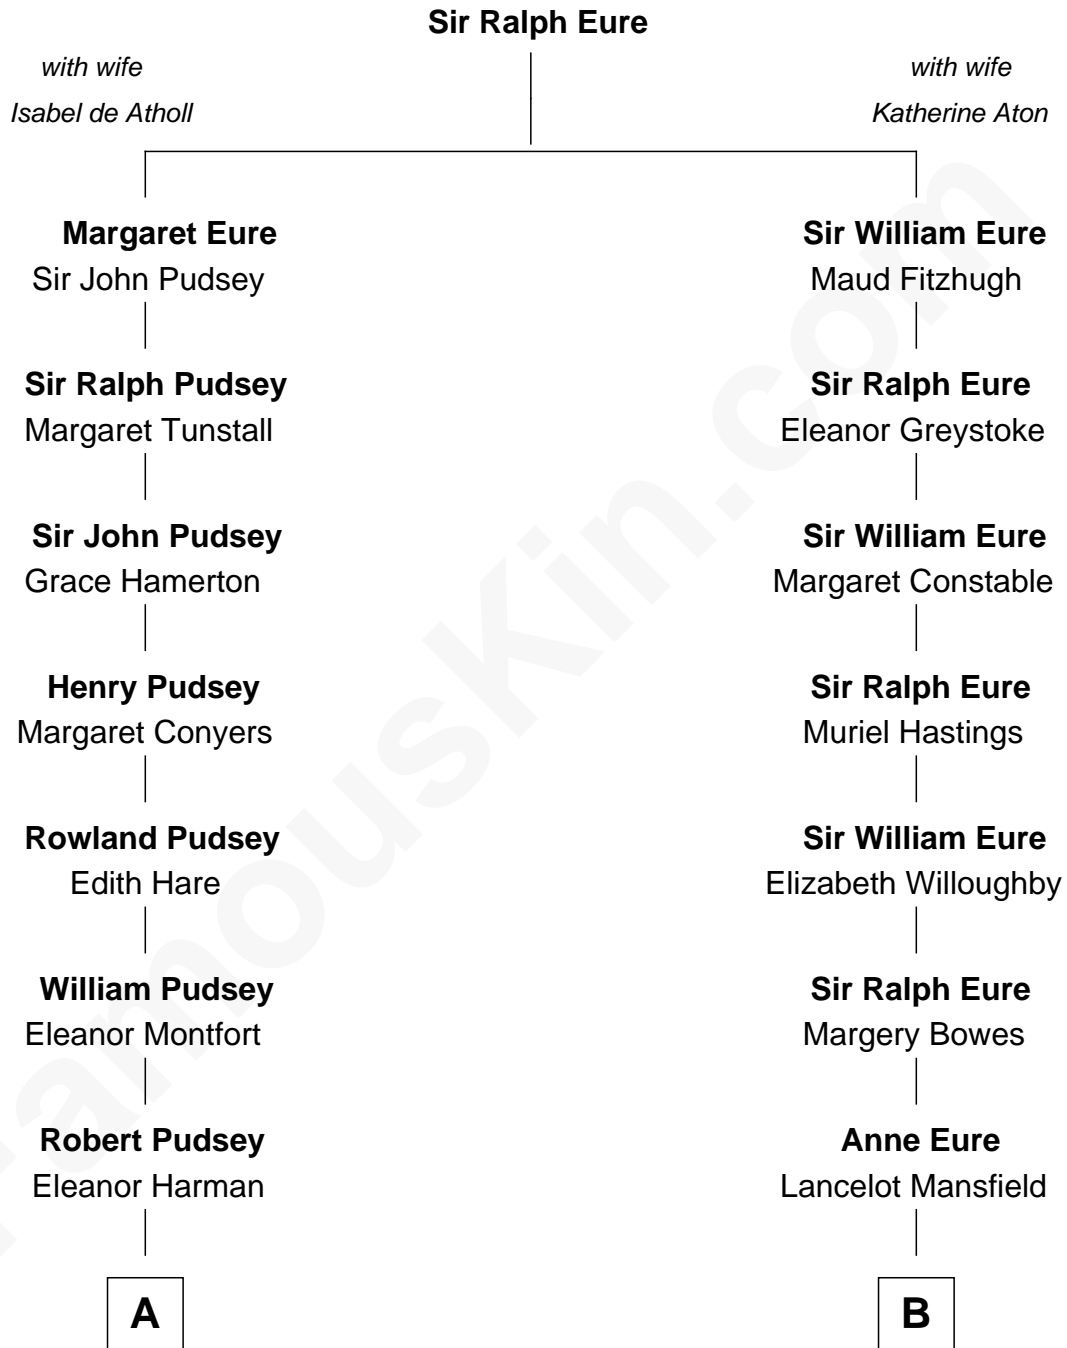

FamousKin.com Relationship Chart of

Henry Lloyd

40th Governor of Maryland

17th cousin of

E. C. Segar

Cartoonist (Popeye creator)

E. C. Segar photo by [U. S. War Stamp Council](#)