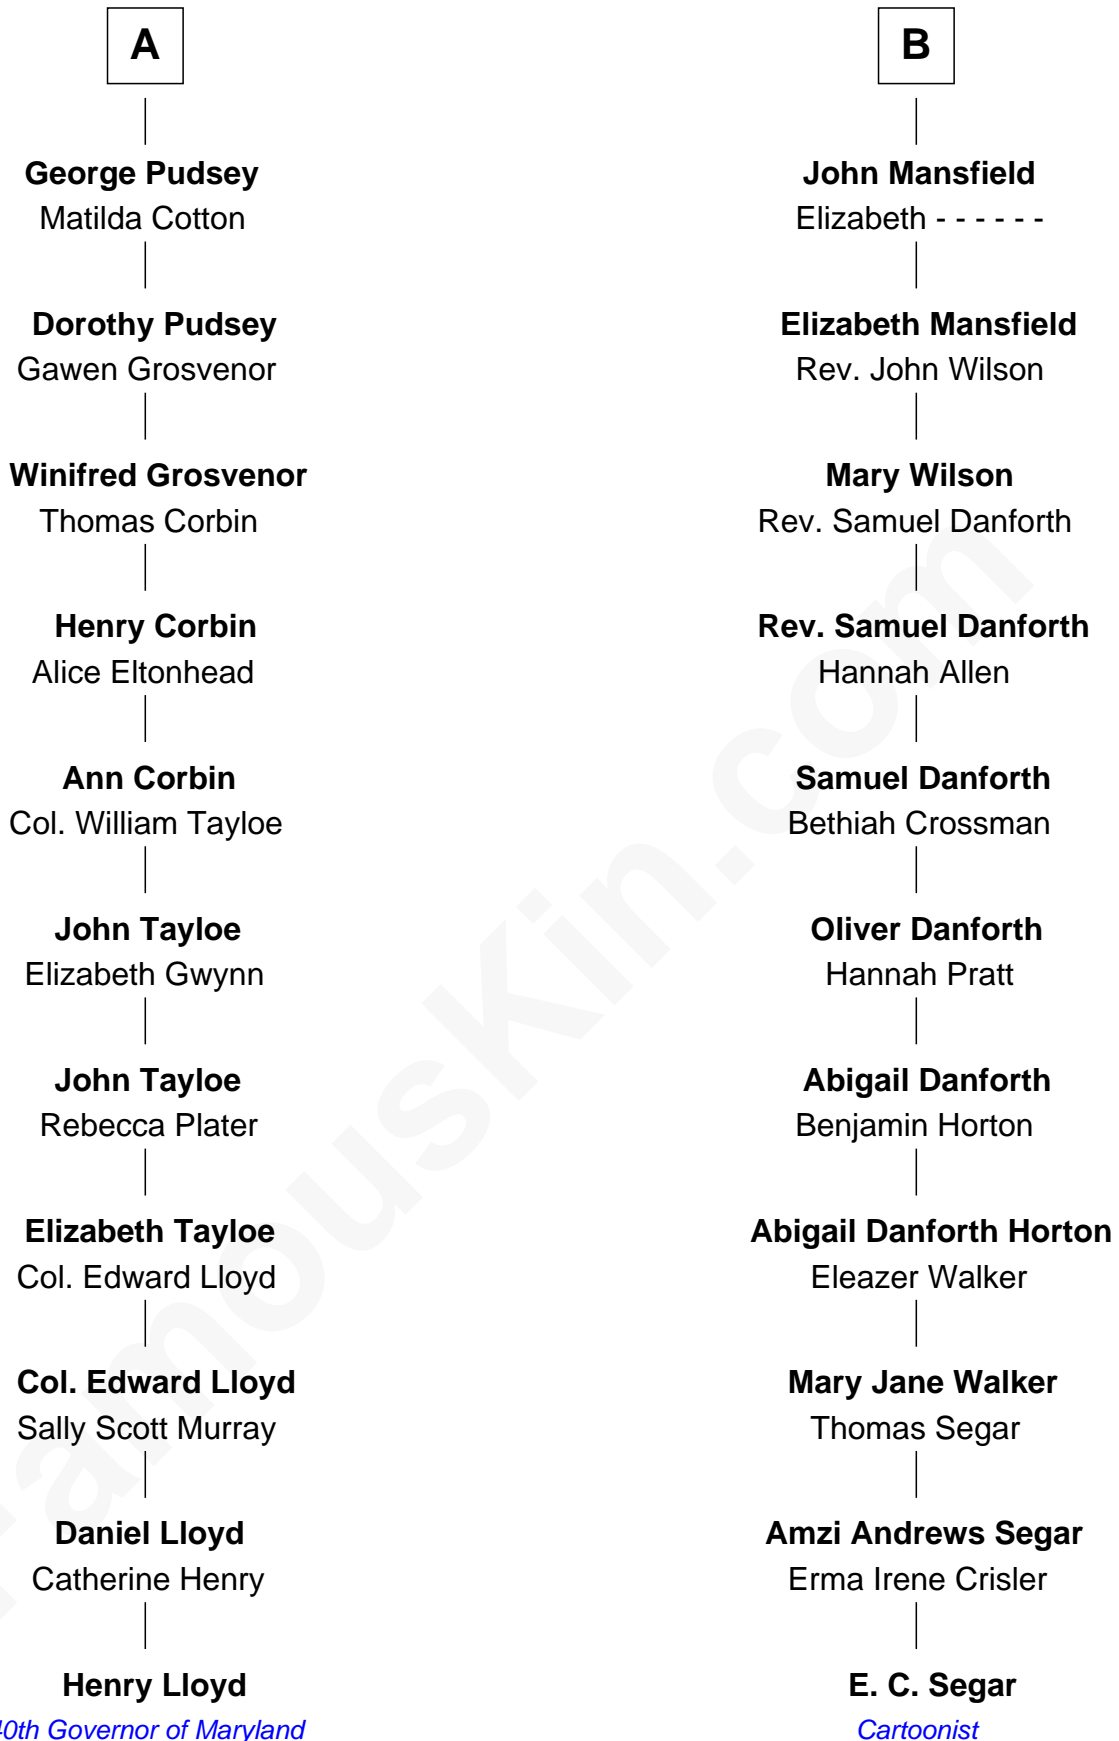

FamousKin.com Relationship Chart of

Henry Lloyd

40th Governor of Maryland

17th cousin of

E. C. Segar

Cartoonist (Popeye creator)

E. C. Segar photo by [U. S. War Stamp Council](#)