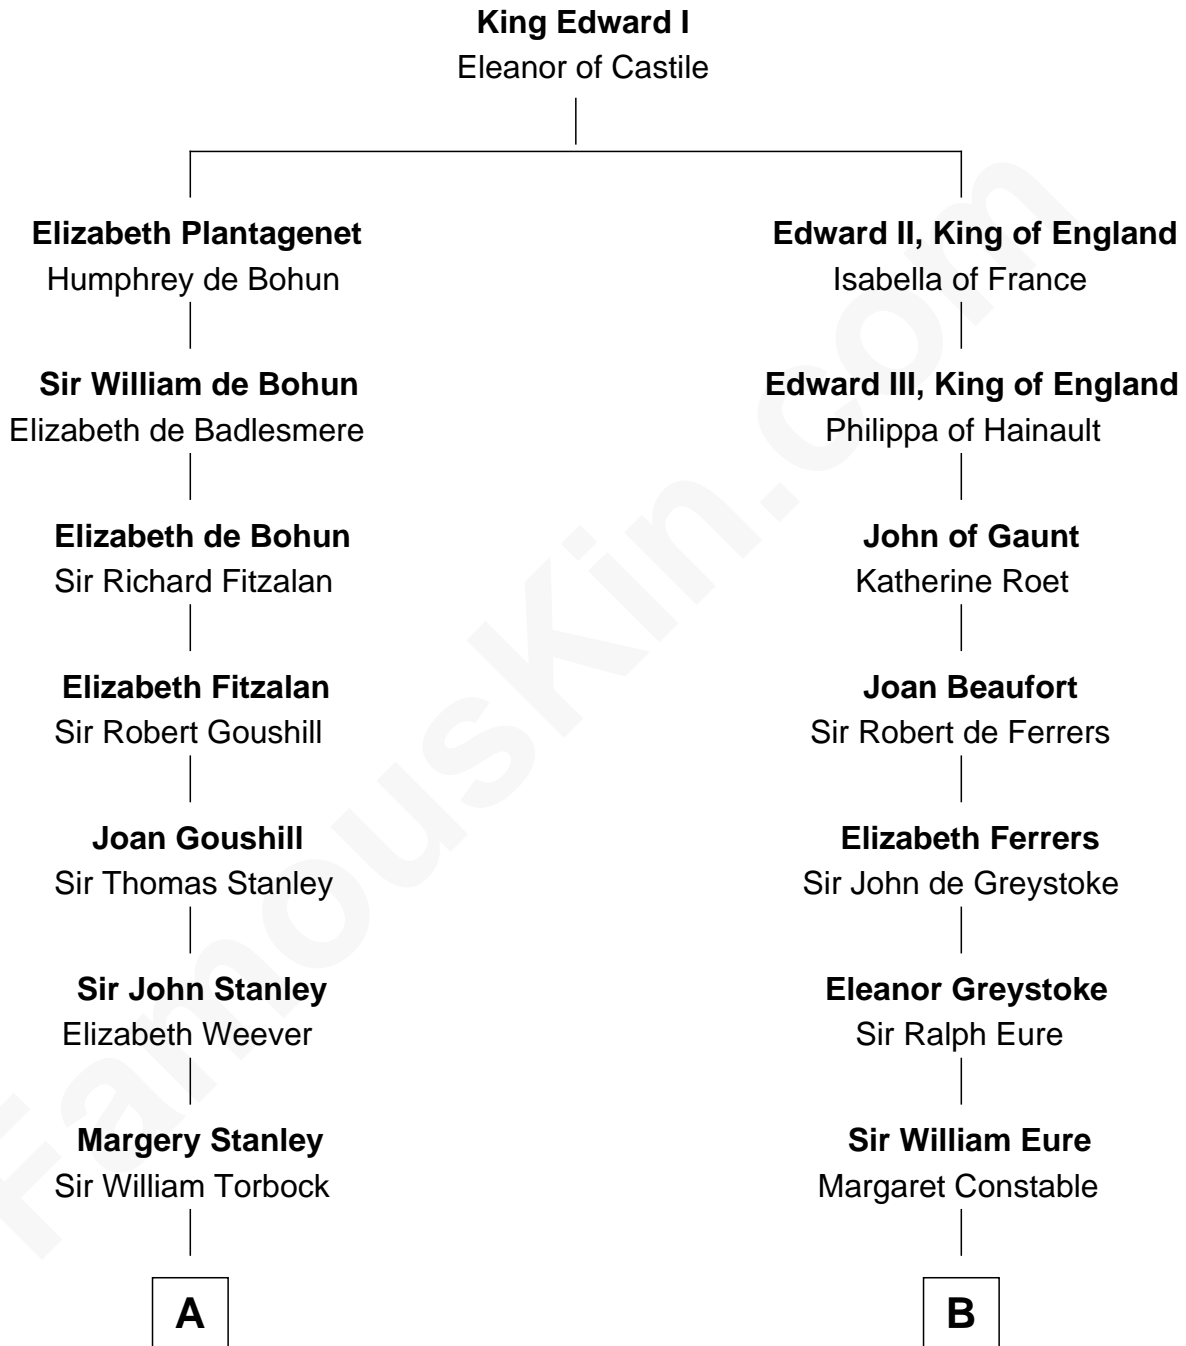

## Relationship Chart of

### Henry Lloyd

40th Governor of Maryland

18th cousin 3 times removed of

**E. C. Segar**

Cartoonist (Popeye creator)

**C**

**Daniel Lloyd**  
Catherine Henry

**Henry Lloyd**  
*40th Governor of Maryland*