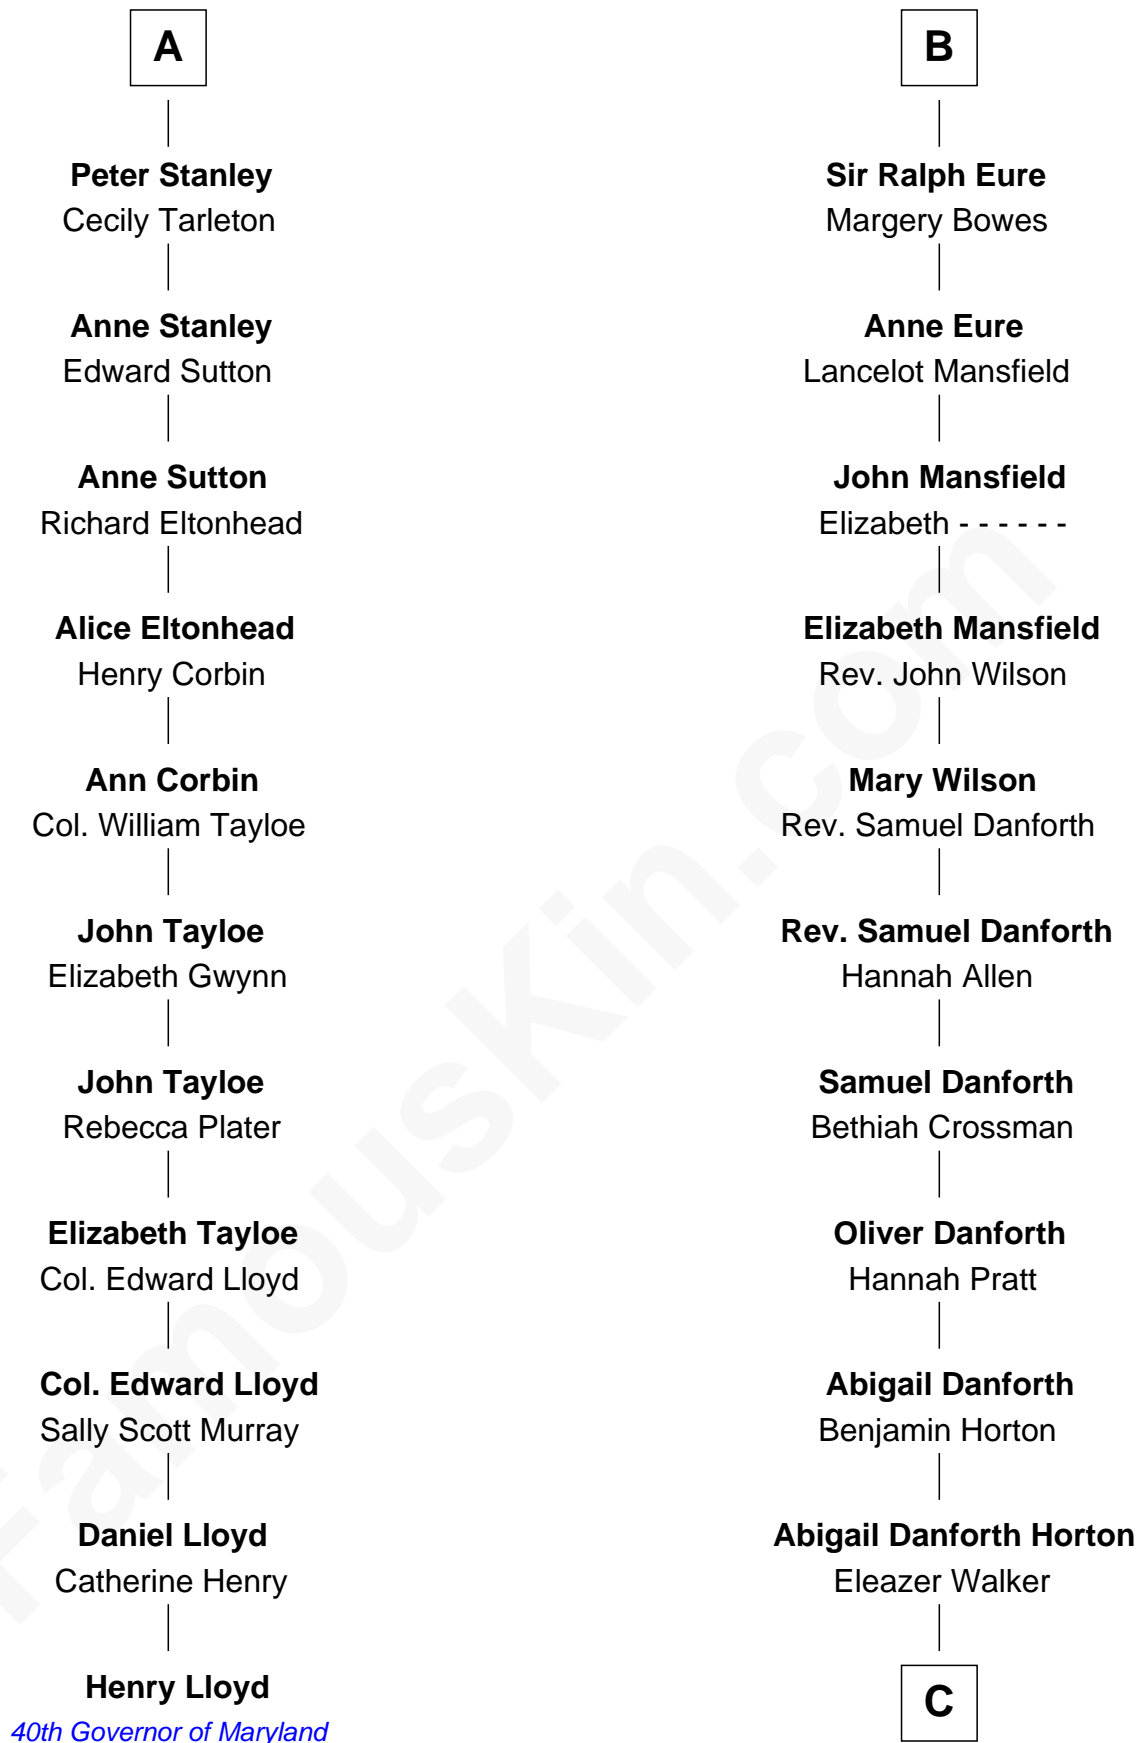

FamousKin.com

Relationship Chart of

Henry Lloyd

40th Governor of Maryland

17th cousin 2 times removed of

E. C. Segar

Cartoonist (Popeye creator)

C

Mary Jane Walker

Thomas Segar

Amzi Andrews Segar

Erma Irene Crisler

E. C. Segar

Cartoonist

FamousKin.com

E. C. Segar photo by [U. S. War Stamp Council](#)