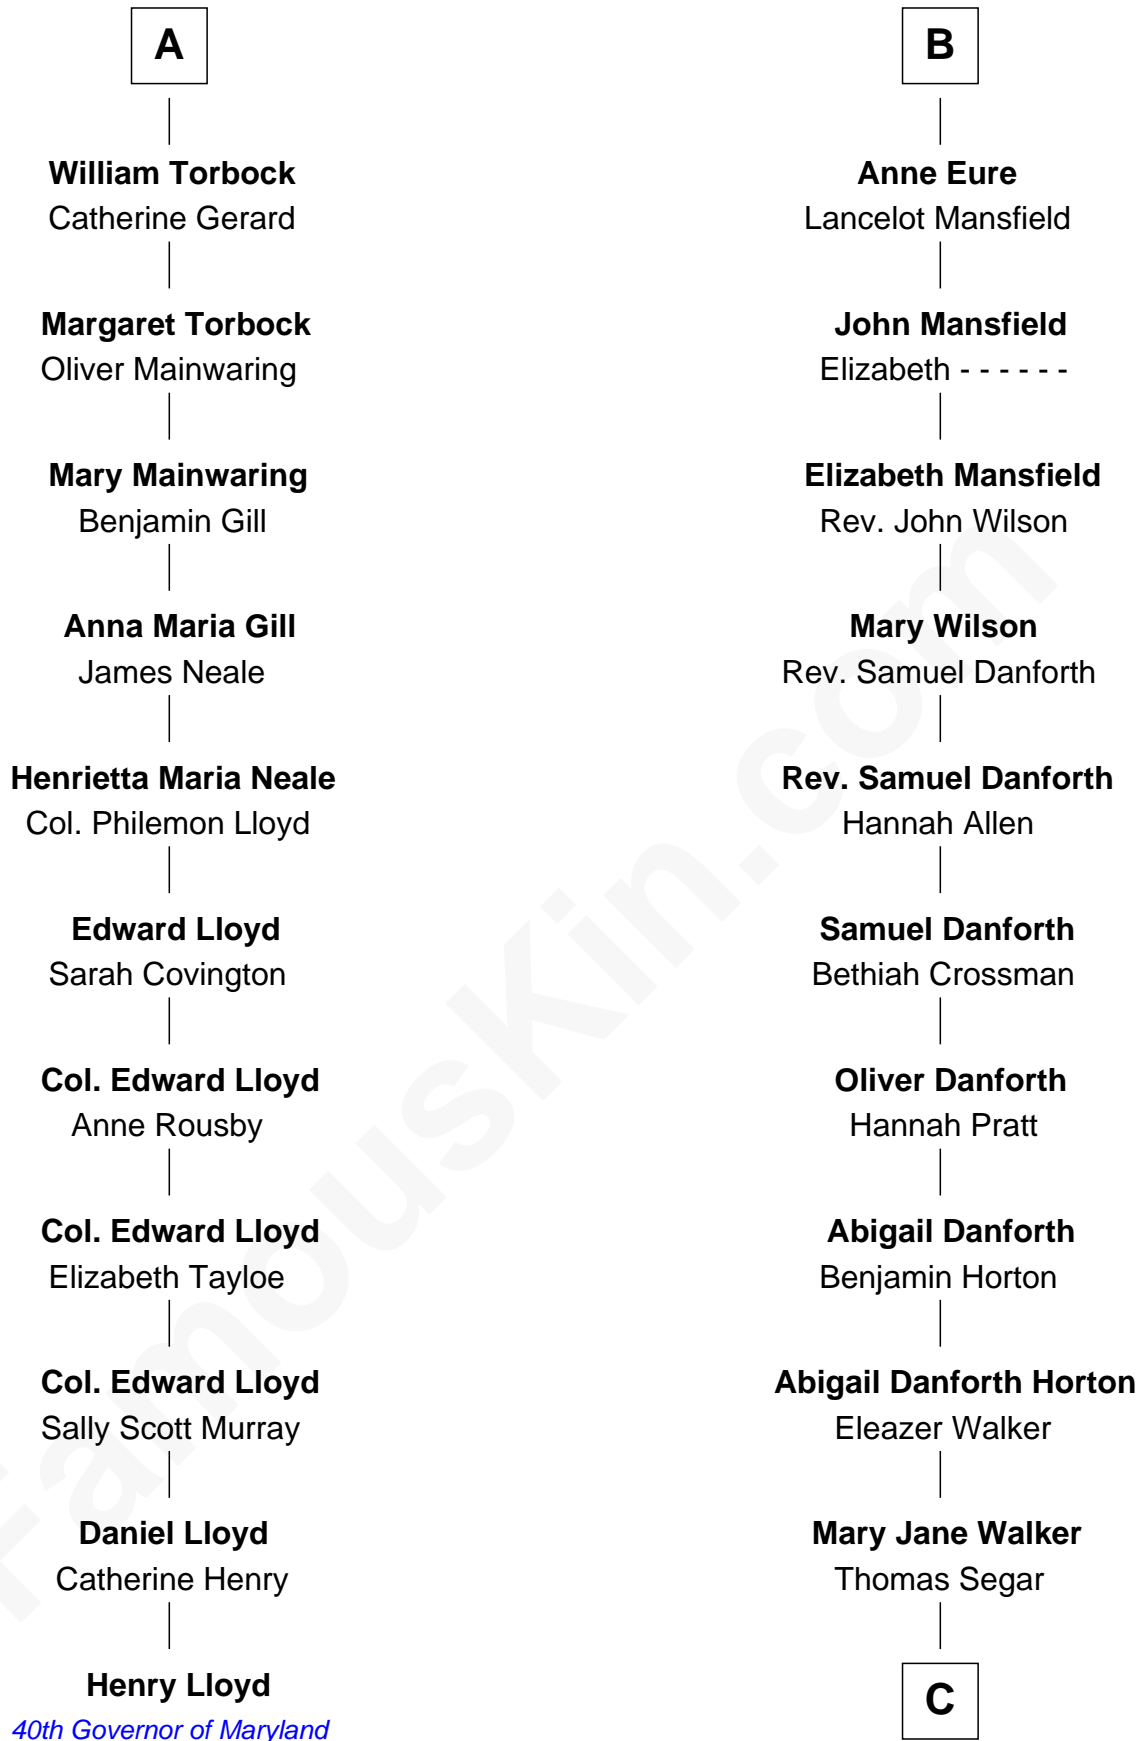

### Henry Lloyd

40th Governor of Maryland

17th cousin 1 time removed of

**E. C. Segar**

Cartoonist (Popeye creator)

**Edmund Fitzalan**

Alice de Warenne

**Richard Fitzalan**  
Eleanor Plantagenet

**Sir Richard Fitzalan**  
Elizabeth de Bohun

**Elizabeth Fitzalan**  
Sir Robert Goushill

**Joan Goushill**  
Sir Thomas Stanley

**Sir John Stanley**  
Elizabeth Weever

**Margery Stanley**  
Sir William Torbock

**Thomas Torbock**  
Elizabeth Moore

**A**

**Aline Fitzalan**

Sir Roger le Strange

**Lucy le Strange**  
Sir William Willoughby

**Margery Willoughby**  
Sir William FitzHugh

**Maud FitzHugh**  
Sir William Bowes

**Sir Ralph Bowes**  
Margery Conyers

**Sir Ralph Bowes**  
Elizabeth Clifford

**Margery Bowes**  
Sir Ralph Eure

**B**

**C**

**Amzi Andrews Segar**

Erma Irene Crisler

**E. C. Segar**