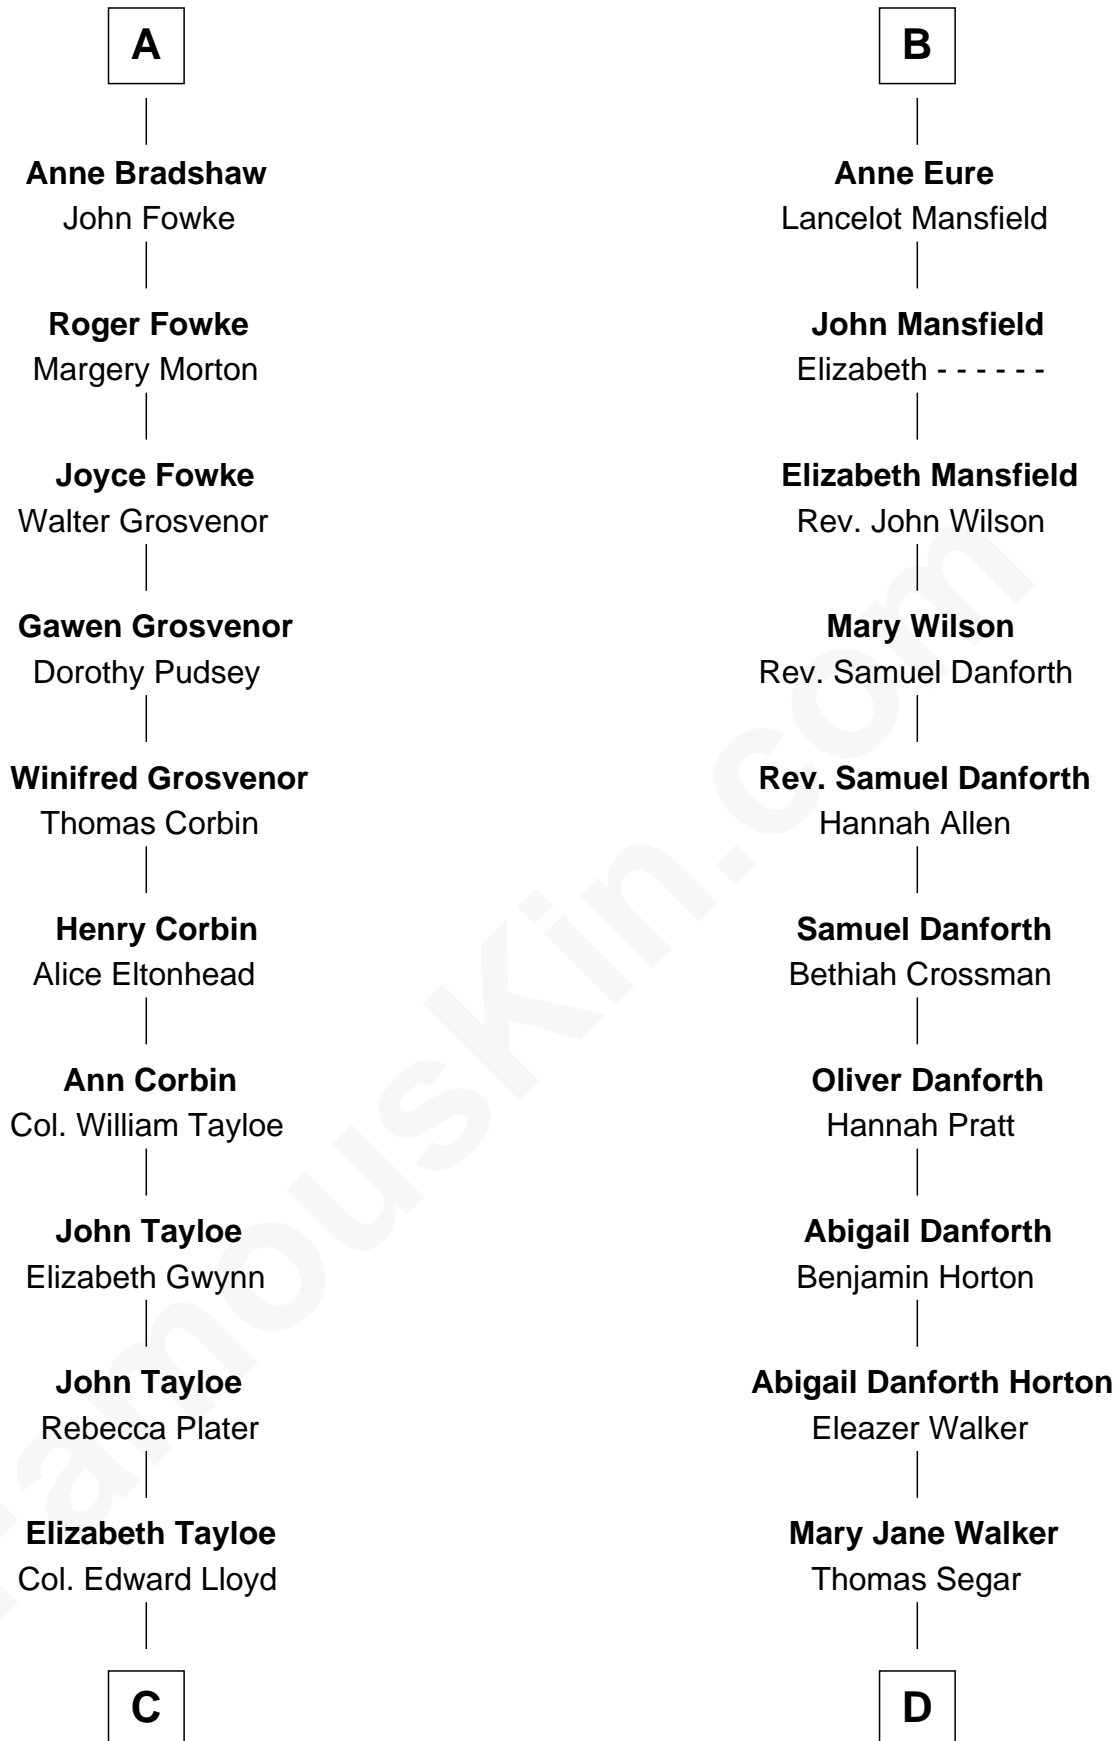

FamousKin.com

Relationship Chart of

Henry Lloyd

40th Governor of Maryland

18th cousin 1 time removed of

E. C. Segar

Cartoonist (Popeye creator)

C

Col. Edward Lloyd
Sally Scott Murray

Daniel Lloyd
Catherine Henry

Henry Lloyd
40th Governor of Maryland

D

Amzi Andrews Segar
Erma Irene Crisler

E. C. Segar
Cartoonist

FamousKin.com