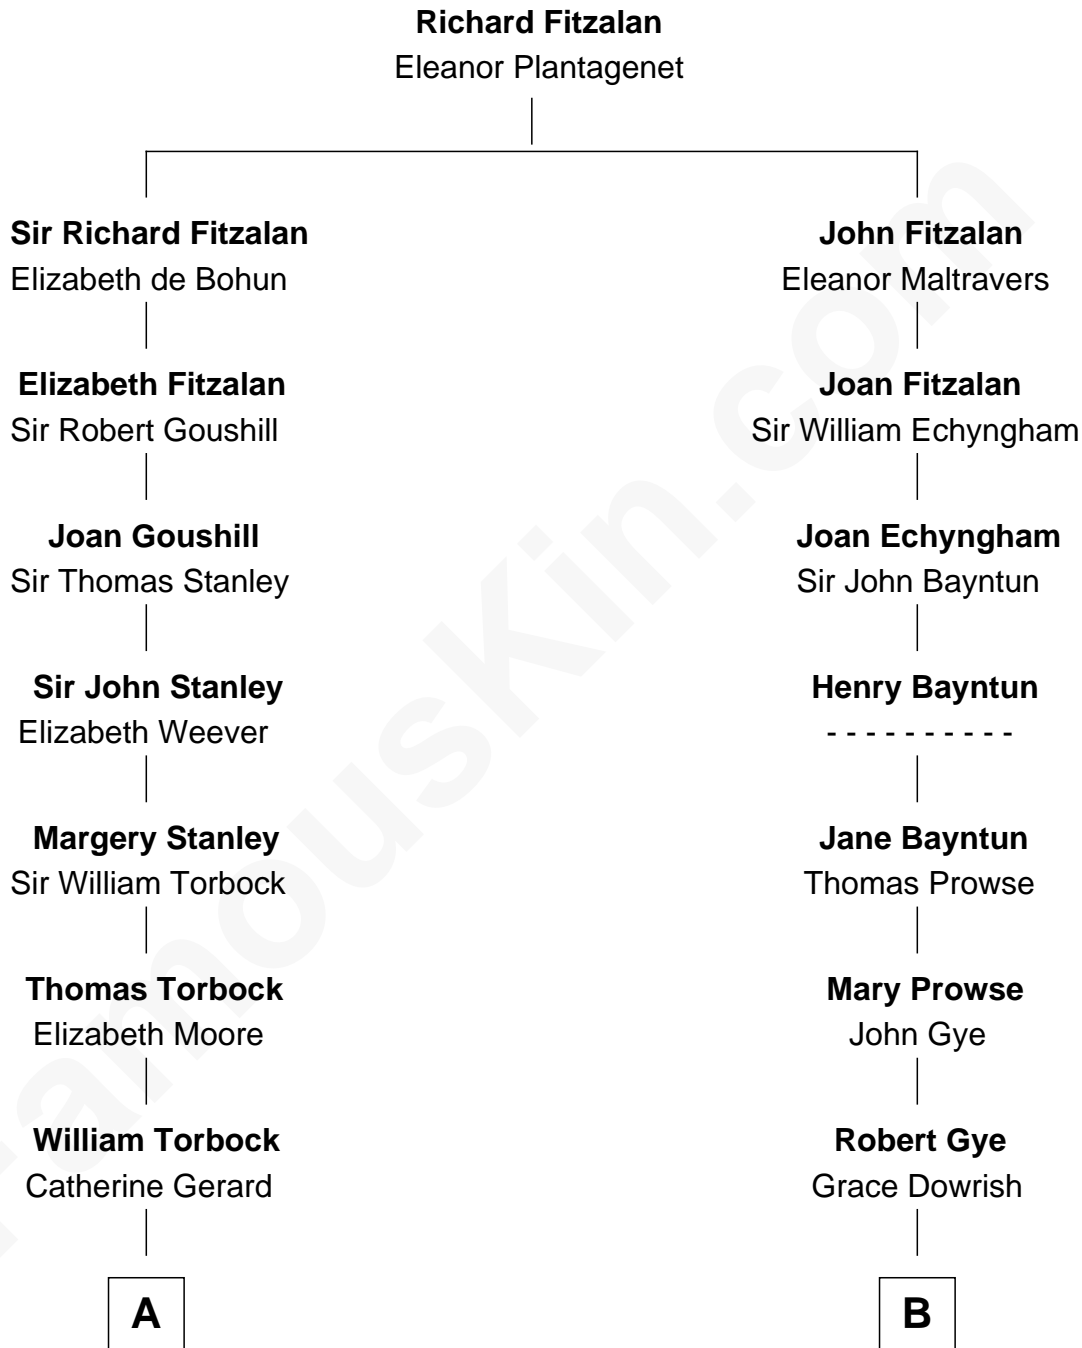

FamousKin.com

Relationship Chart of

Henry Lloyd

40th Governor of Maryland

16th cousin 2 times removed of

A. Bartlett Giamatti

Major League Baseball Commissioner

C

|
Mary Claybaugh Walton

Valentine John Giamatti

|
A. Bartlett Giamatti

Major League Baseball Commissioner

FamousKin.com