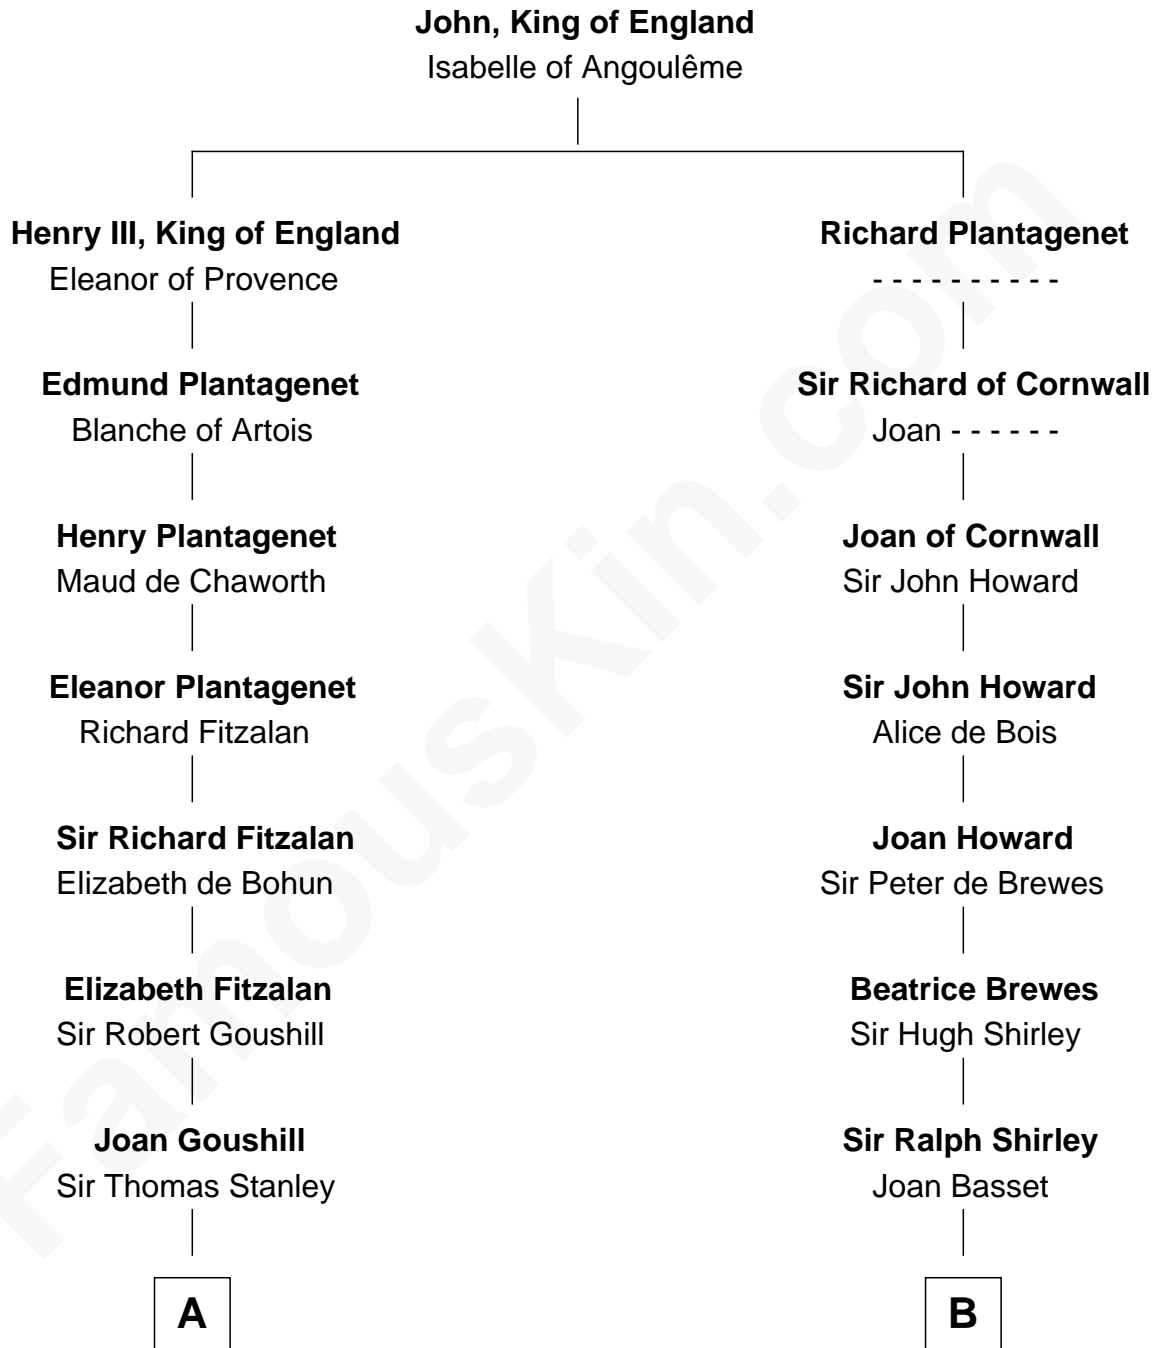

FamousKin.com

Relationship Chart of

Henry Lloyd

40th Governor of Maryland

20th cousin 1 time removed of

William Henry Moore

Co-Founder, U.S. Steel and Nabisco

C

Col. Edward Lloyd

Elizabeth Tayloe

Col. Edward Lloyd

Sally Scott Murray

Daniel Lloyd

Catherine Henry

Henry Lloyd

40th Governor of Maryland