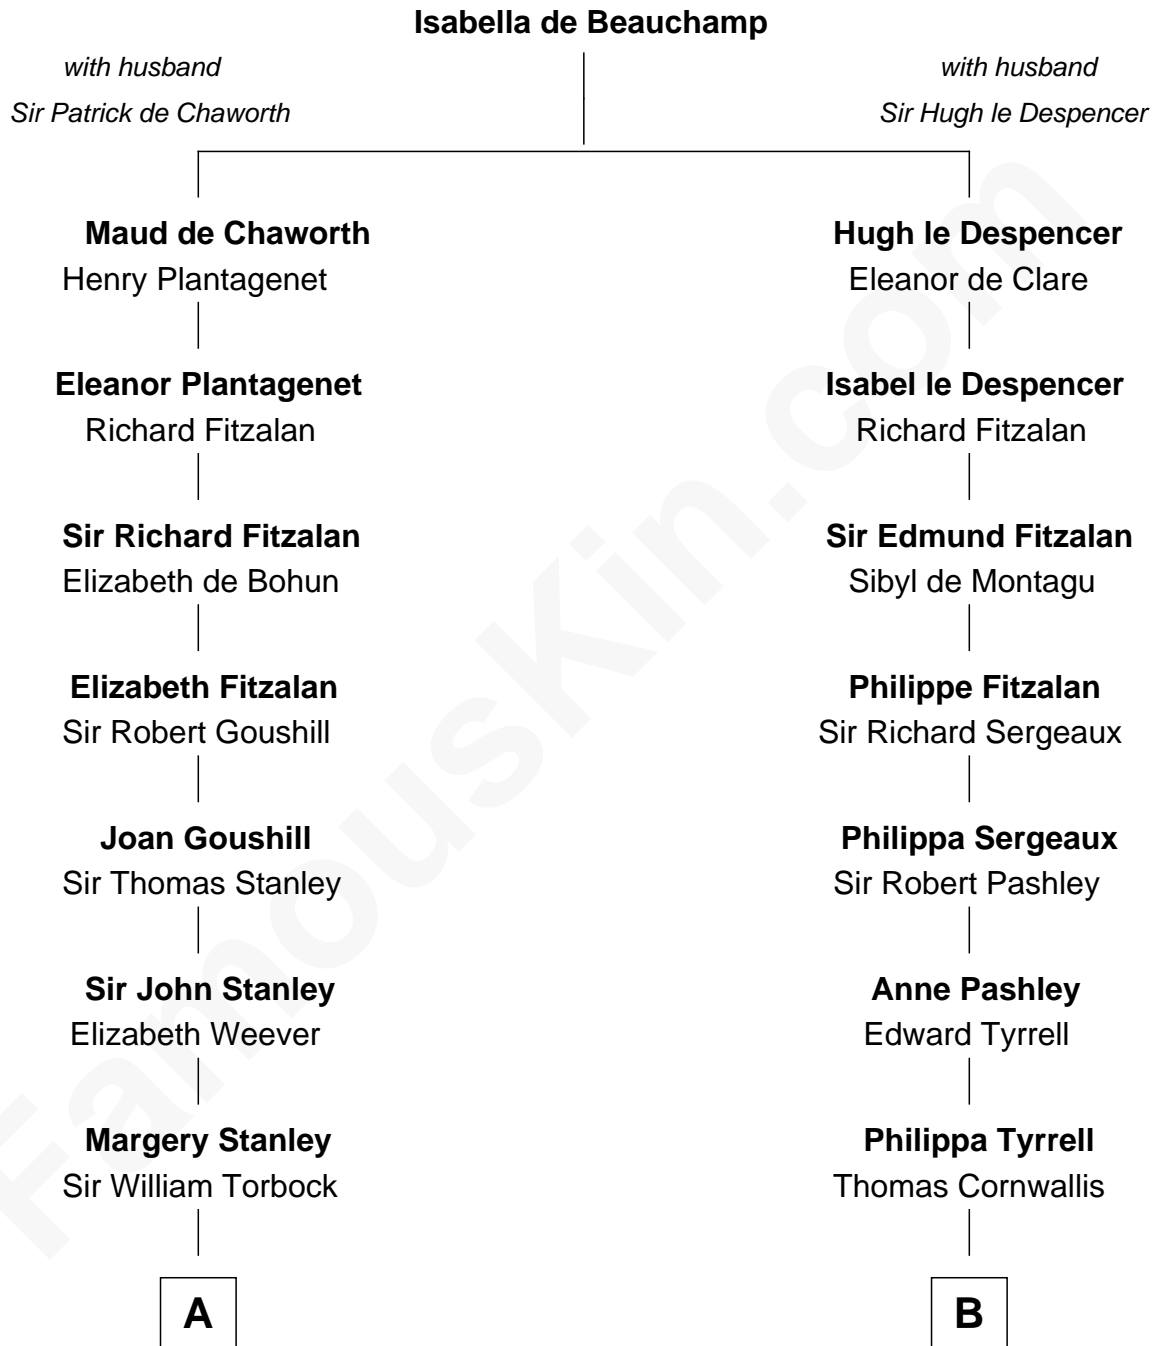

FamousKin.com

Relationship Chart of

Henry Lloyd

40th Governor of Maryland

18th cousin 3 times removed of

Ben Ames Williams

Novelist and Short Story Author

C

Daniel Lloyd
Catherine Henry

Henry Lloyd
40th Governor of Maryland

D

Hannah FitzRandolph
William Longstreet

James Longstreet
Mary Anna Dent

Sarah Jane Longstreet
Charles Bingley Ames

Sarah Marshall Ames
Daniel Webster Williams