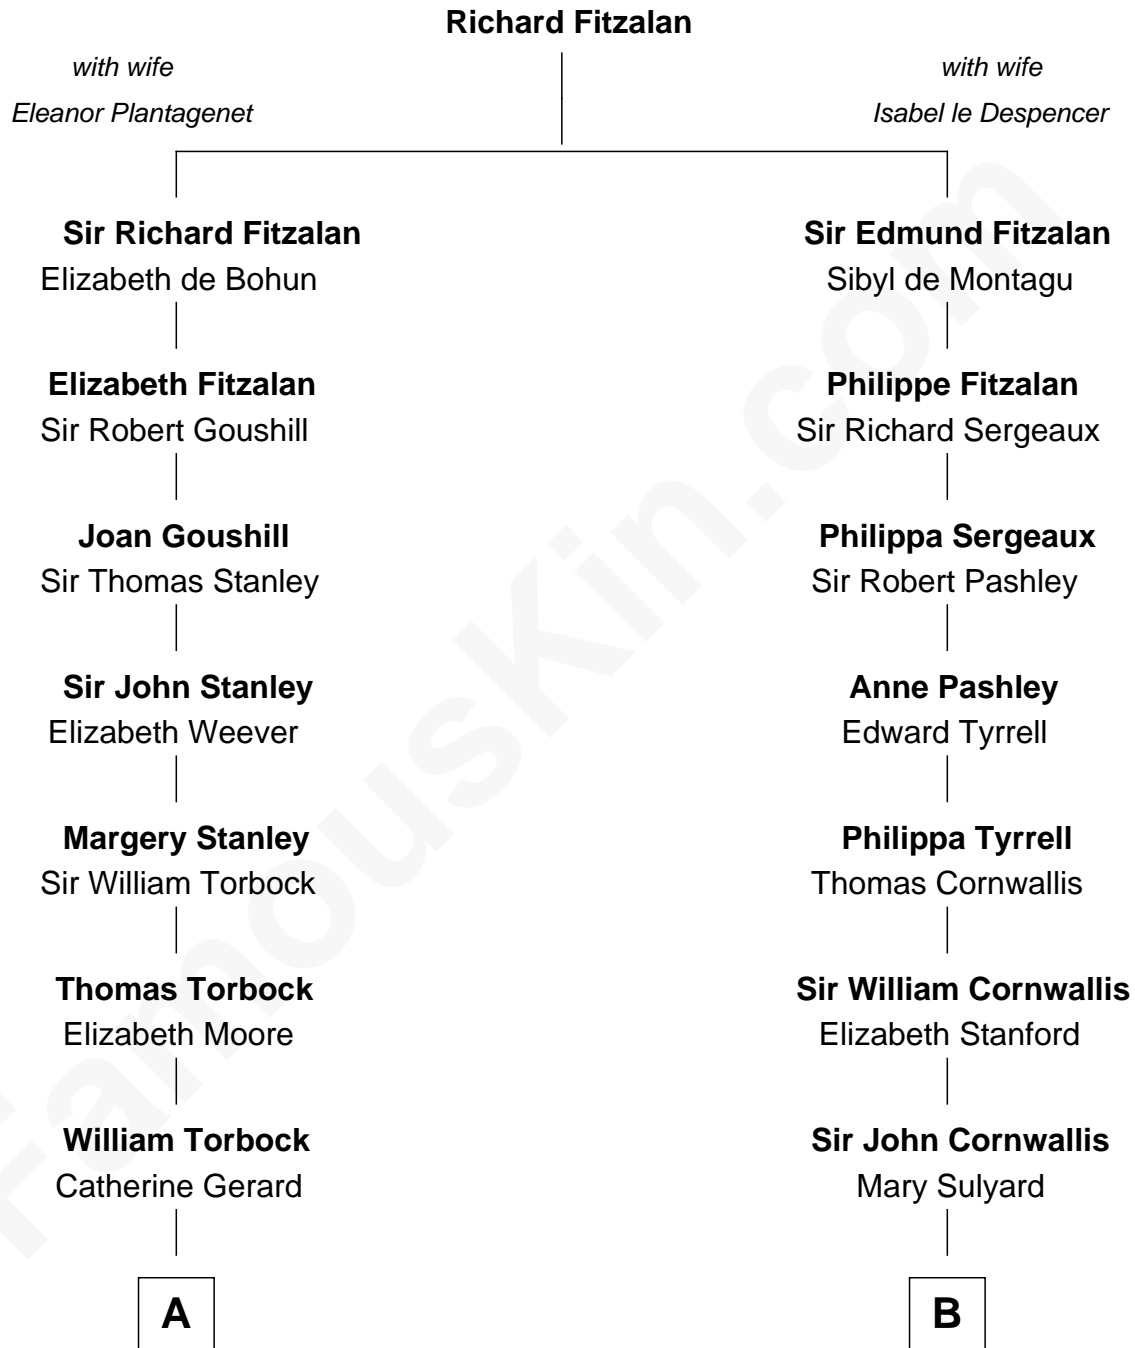

FamousKin.com

Relationship Chart of

Henry Lloyd

40th Governor of Maryland

16th cousin 3 times removed of

Ben Ames Williams

Novelist and Short Story Author

C

—
Sarah Jane Longstreet

Charles Bingley Ames

—
Sarah Marshall Ames

Daniel Webster Williams

—
Ben Ames Williams

Novelist and Short Story Author

FamousKin.com