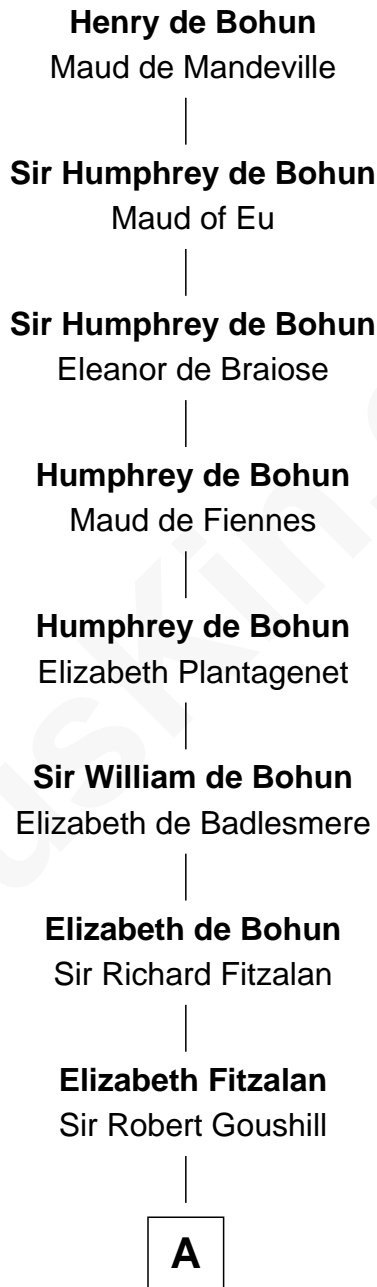

FamousKin.com Relationship Chart of

Henry Lloyd

40th Governor of Maryland

20th Great-grandson of

Henry de Bohun

Magna Carta Surety

A

Joan Goushill
Sir Thomas Stanley

Sir John Stanley
Elizabeth Weever

Margery Stanley
Sir William Torbock

Thomas Torbock
Elizabeth Moore

William Torbock
Catherine Gerard

Margaret Torbock
Oliver Mainwaring

Mary Mainwaring
Benjamin Gill

Anna Maria Gill
James Neale