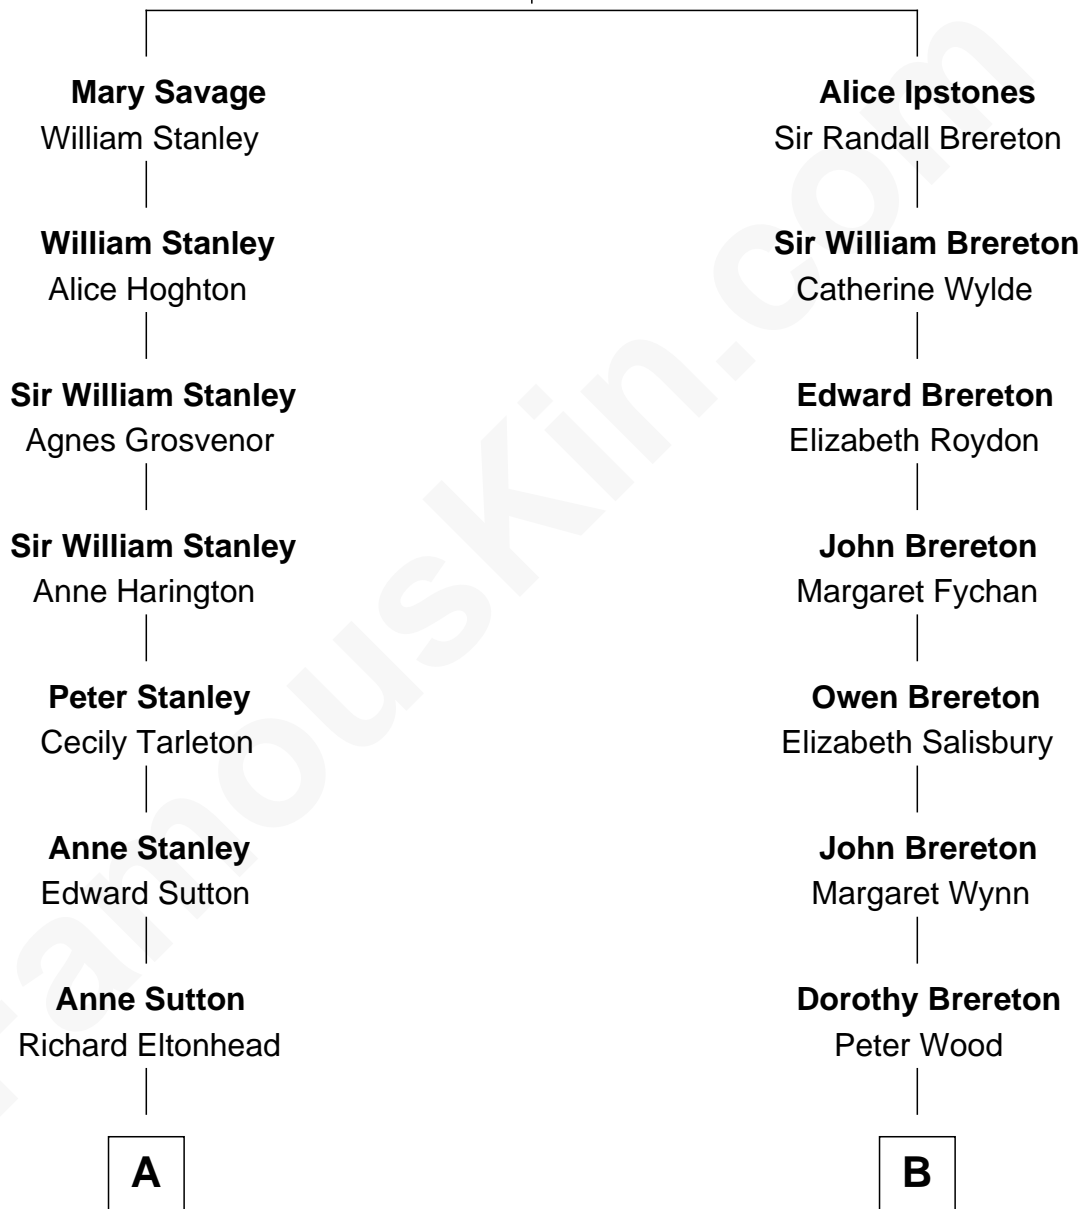

## Relationship Chart of

### Henry Lloyd

40th Governor of Maryland

14th cousin 4 times removed of

**Jimmy Carter**

39th U.S. President

**Maud de Swinnerton**

*with husband*  
Sir John Savage

*with husband*  
Sir William Ipstones

**C**

Earl Carter  
Lillian Gordy

Jimmy Carter  
*39th U.S. President*

FamousKin.com