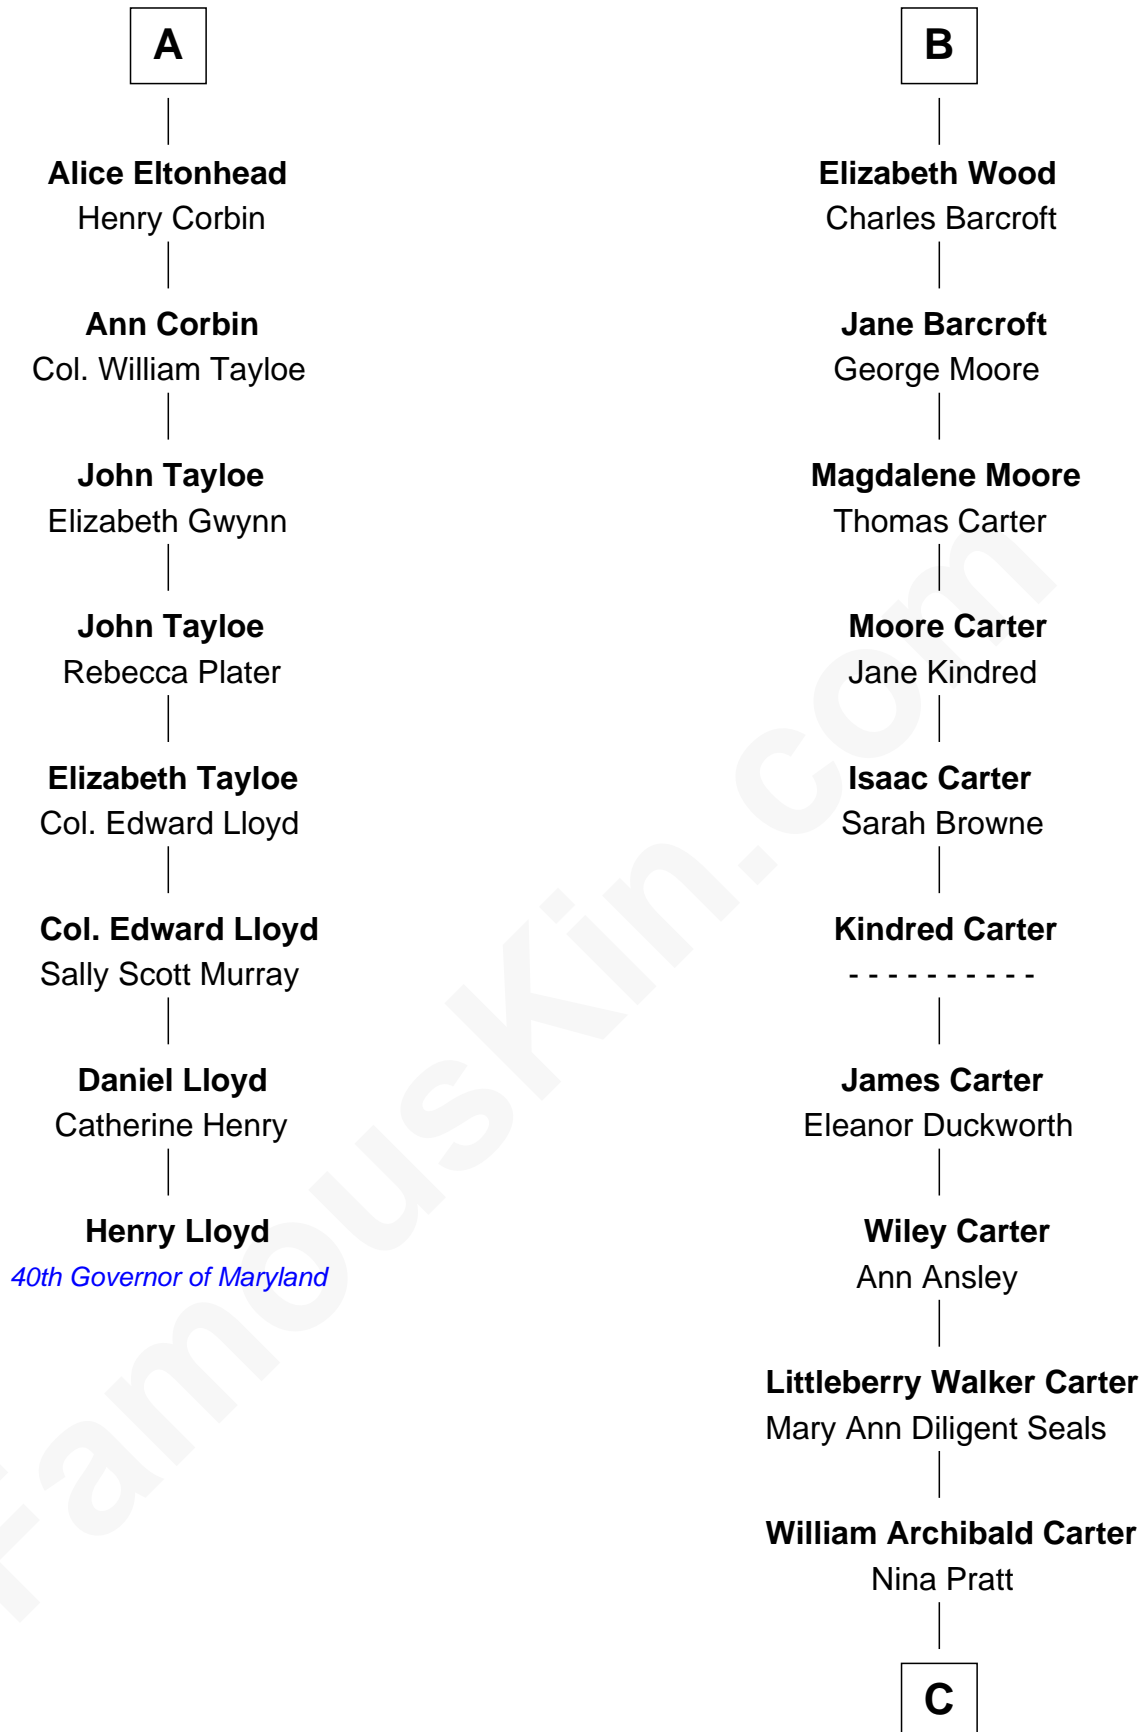

## Relationship Chart of

### Henry Lloyd

40th Governor of Maryland

14th cousin 4 times removed of

**Jimmy Carter**

39th U.S. President

**Maud de Swinnerton**

*with husband*  
Sir John Savage

*with husband*  
Sir William Ipstones

**C**

Earl Carter  
Lillian Gordy

Jimmy Carter  
*39th U.S. President*

FamousKin.com