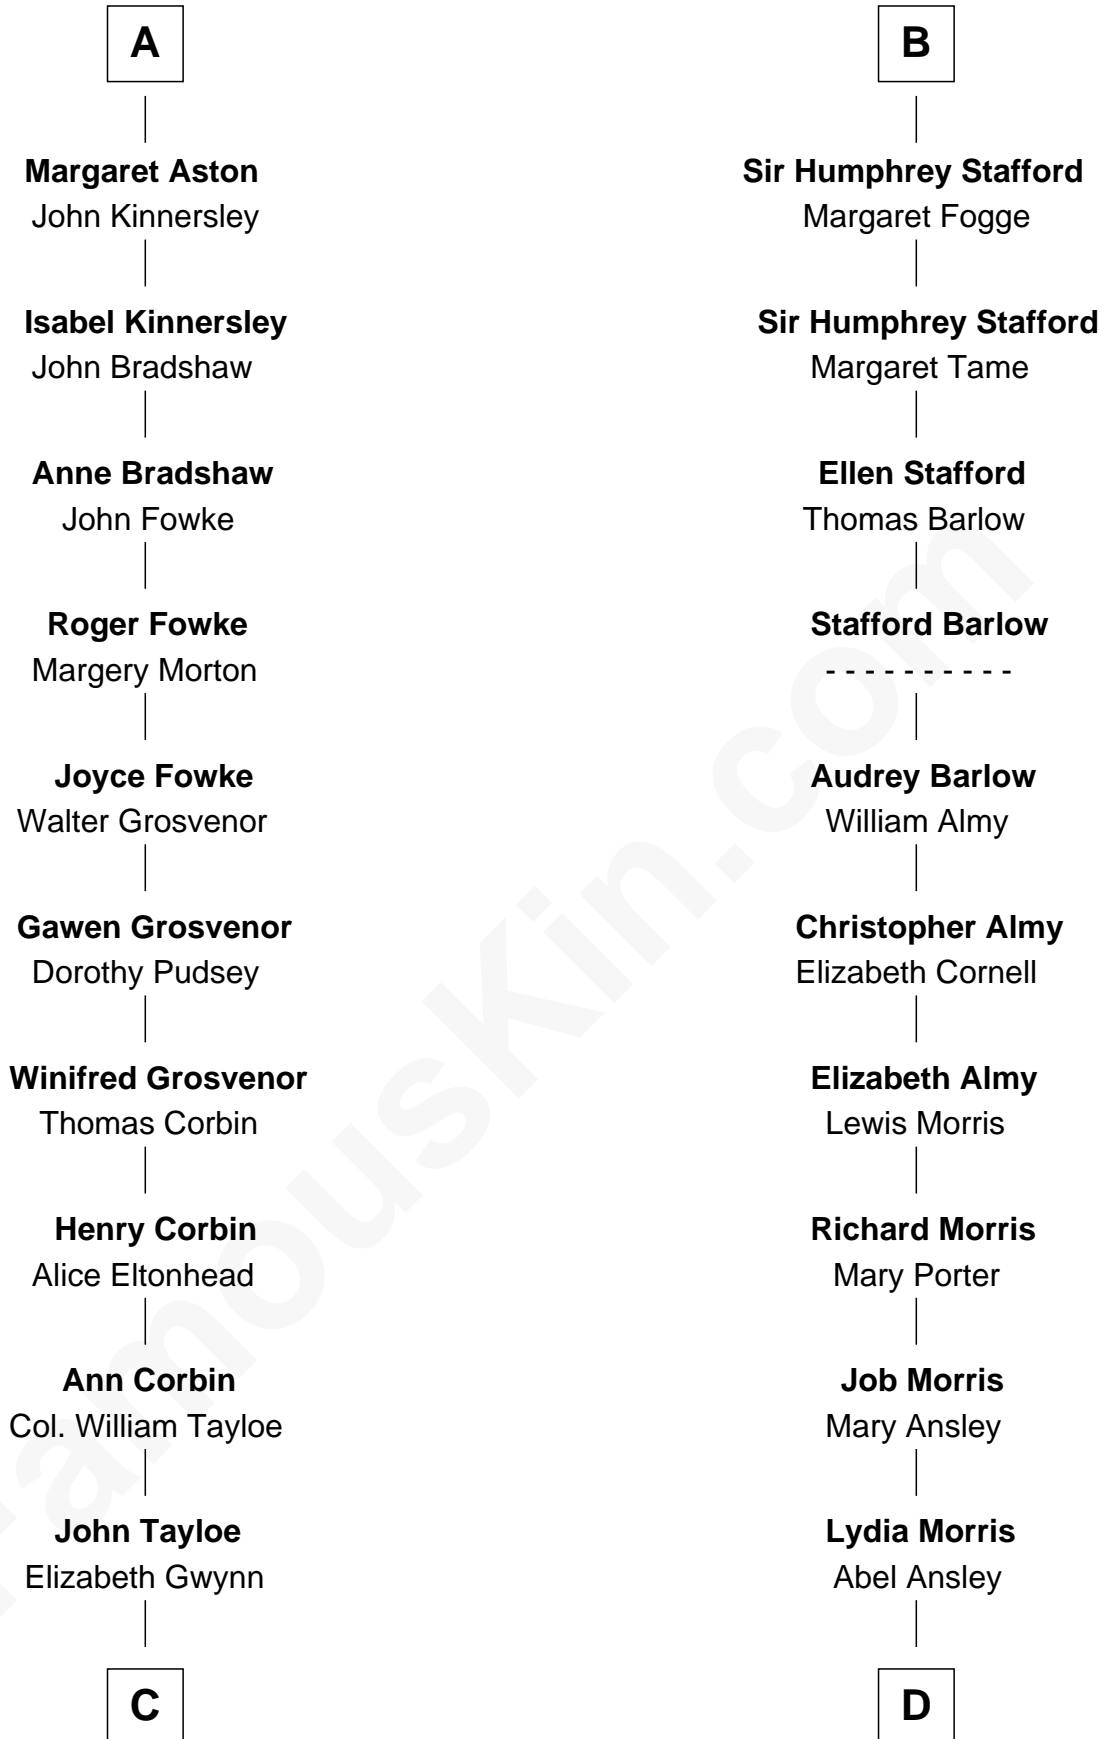

FamousKin.com Relationship Chart of

Henry Lloyd

40th Governor of Maryland

21st cousin of

Jimmy Carter

39th U.S. President

John de Botetourte

Maud FitzThomas

C

John Tayloe
Rebecca Plater

Elizabeth Tayloe
Col. Edward Lloyd

Col. Edward Lloyd
Sally Scott Murray

Daniel Lloyd
Catherine Henry

Henry Lloyd
40th Governor of Maryland

D

Ann Ansley
Wiley Carter

Littleberry Walker Carter
Mary Ann Diligent Seals

William Archibald Carter
Nina Pratt

Earl Carter
Lillian Gordy

Jimmy Carter
39th U.S. President