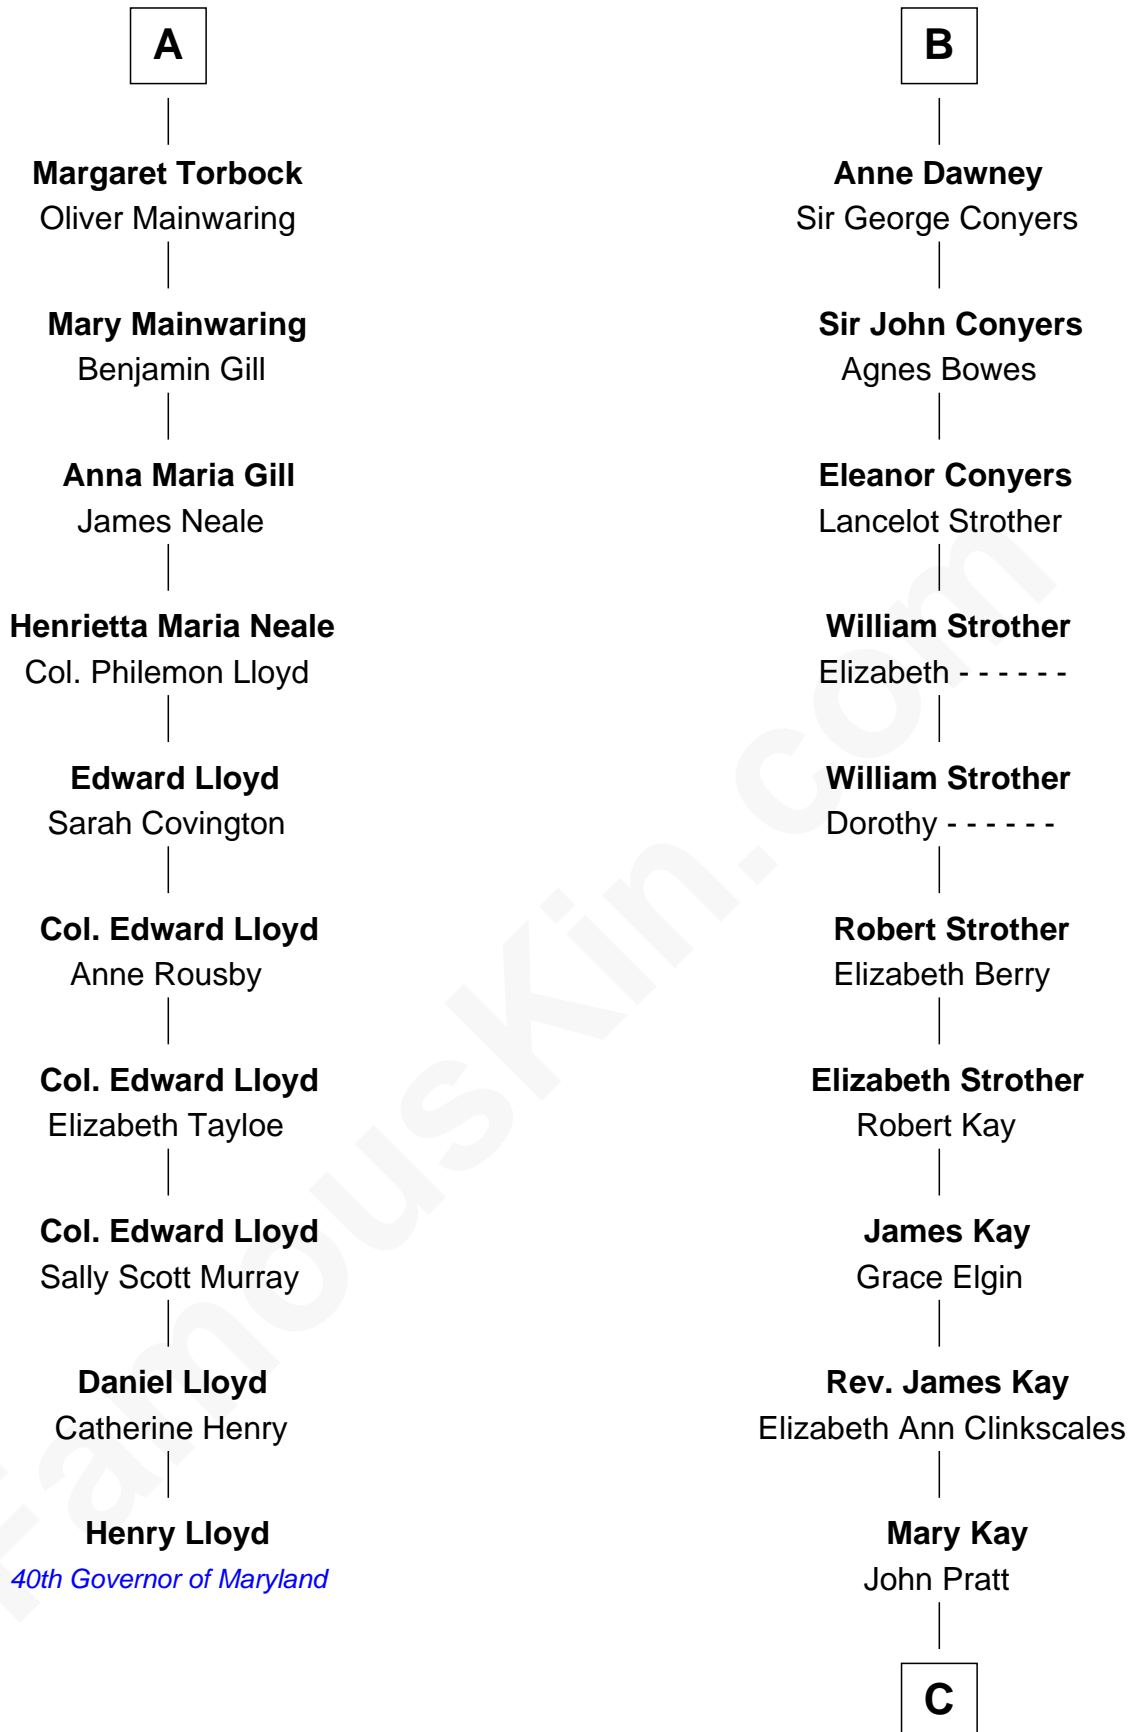

# FamousKin.com Relationship Chart of

**Henry Lloyd**

*40th Governor of Maryland*

16th cousin 4 times removed of

**Jimmy Carter**

*39th U.S. President*

**Richard Fitzalan**  
Eleanor Plantagenet

**Sir Richard Fitzalan**  
Elizabeth de Bohun

**Elizabeth Fitzalan**  
Sir Robert Goushill

**Joan Goushill**  
Sir Thomas Stanley

**Sir John Stanley**  
Elizabeth Weever

**Margery Stanley**  
Sir William Torbock

**Thomas Torbock**  
Elizabeth Moore

**William Torbock**  
Catherine Gerard

**A**

**Joan Fitzalan**  
Humphrey de Bohun

**Eleanor de Bohun**  
Sir Thomas Plantagenet

**Anne Plantagenet**  
Sir William Bouchier

**Sir John Bouchier**  
Margaret Berners

**Joan Bouchier**  
Sir Henry Neville

**Sir Richard Neville**  
Anne Stafford

**Dorothy Neville**  
Sir John Dawney

**B**

**C**

**James E. Pratt**

Sophonra C. Cowan

**Nina Pratt**

William Archibald Carter