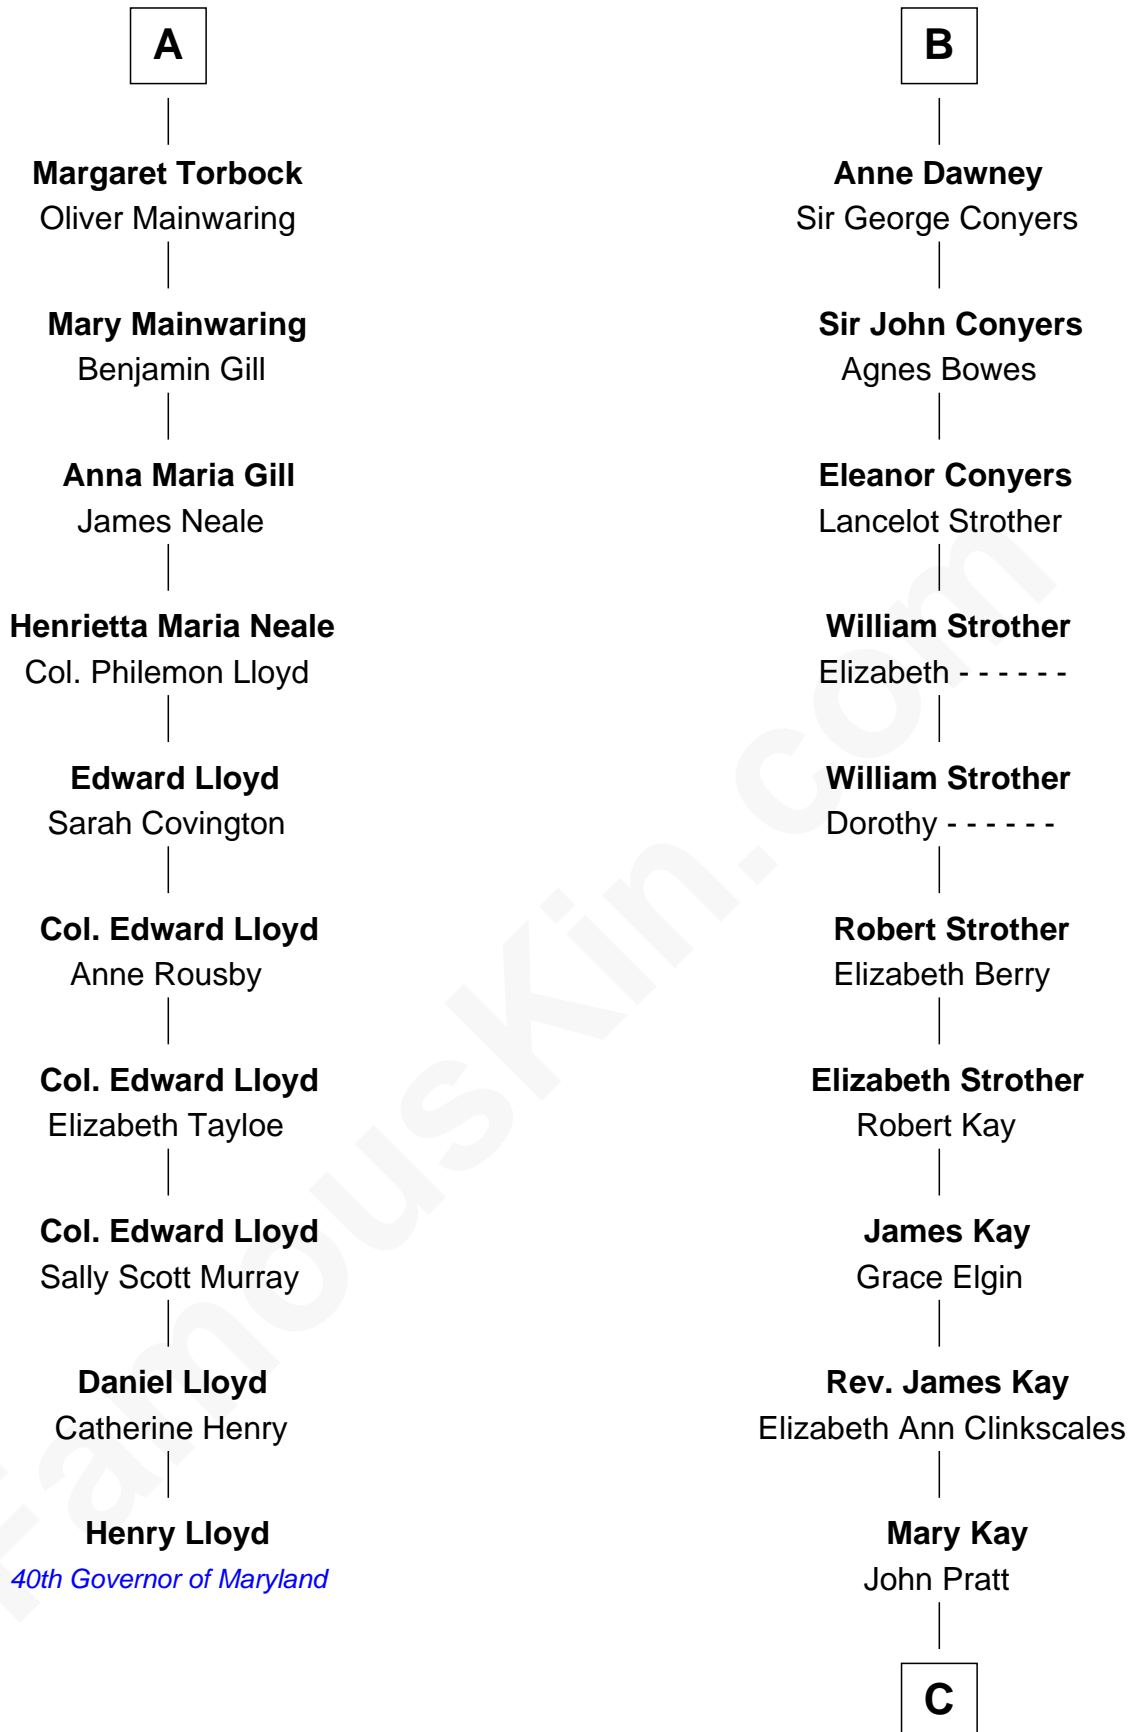

FamousKin.com Relationship Chart of

Henry Lloyd

40th Governor of Maryland

16th cousin 4 times removed of

Jimmy Carter

39th U.S. President

Sir William de Bohun
Elizabeth de Badlesmere

Elizabeth de Bohun
Sir Richard Fitzalan

Elizabeth Fitzalan
Sir Robert Goushill

Joan Goushill
Sir Thomas Stanley

Sir John Stanley
Elizabeth Weever

Margery Stanley
Sir William Torbock

Thomas Torbock
Elizabeth Moore

William Torbock
Catherine Gerard

A

Humphrey de Bohun
Joan Fitzalan

Eleanor de Bohun
Sir Thomas Plantagenet

Anne Plantagenet
Sir William Bouchier

Sir John Bouchier
Margaret Berners

Joan Bouchier
Sir Henry Neville

Sir Richard Neville
Anne Stafford

Dorothy Neville
Sir John Dawney

B

C

James E. Pratt

Sophonra C. Cowan

Nina Pratt

William Archibald Carter

Earl Carter