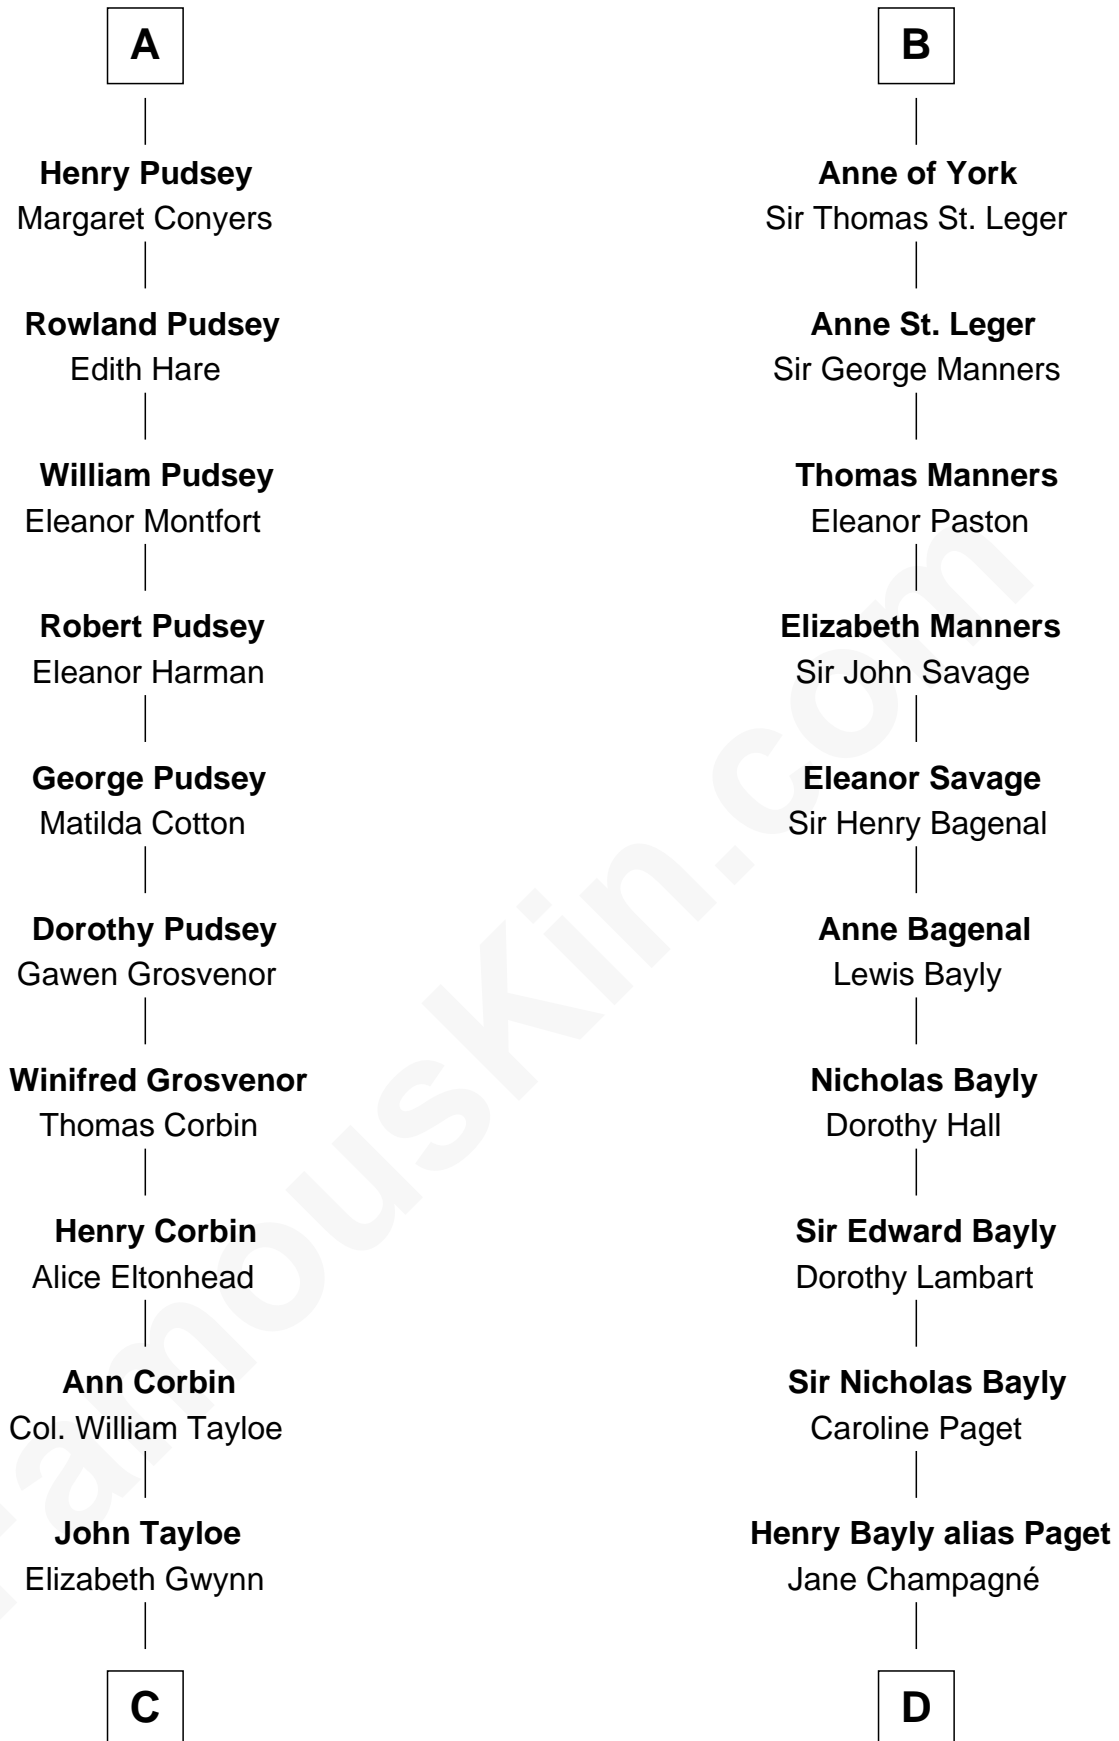

FamousKin.com Relationship Chart of

Henry Lloyd

40th Governor of Maryland

21st cousin of

Sir Winston Churchill

Prime Minister of the United Kingdom

John Fitz Robert

Ada de Baliol

Maude de Percy

Sir Ralph Neville

Joan Beaufort

Cecily Neville

Sir Richard Plantagenet

B

C

John Tayloe
Rebecca Plater