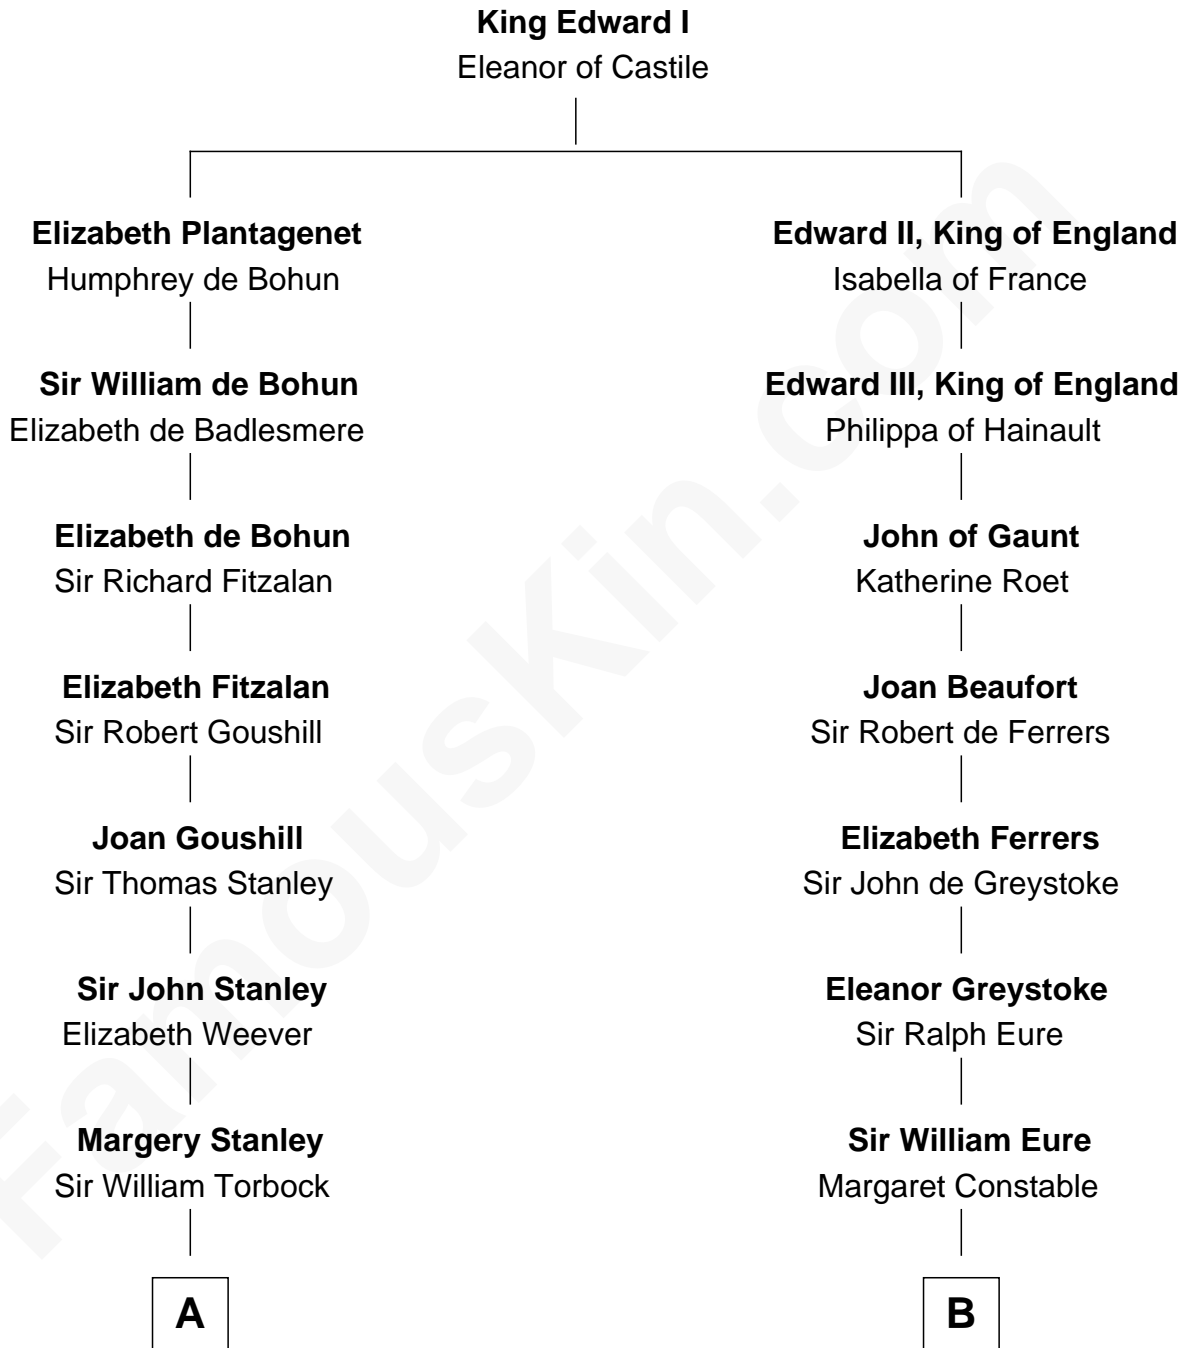

FamousKin.com

Relationship Chart of

Henry Lloyd

40th Governor of Maryland

18th cousin 2 times removed of

William Howard Taft

27th U.S. President

C

Daniel Lloyd
Catherine Henry

Henry Lloyd
40th Governor of Maryland

D

Rhoda Rawson
Aaron Taft

Peter Rawson Taft
Sylvia Howard

Alphonso Taft
Louisa Maria Torrey

William Howard Taft
27th U.S. President

FamousKin.com