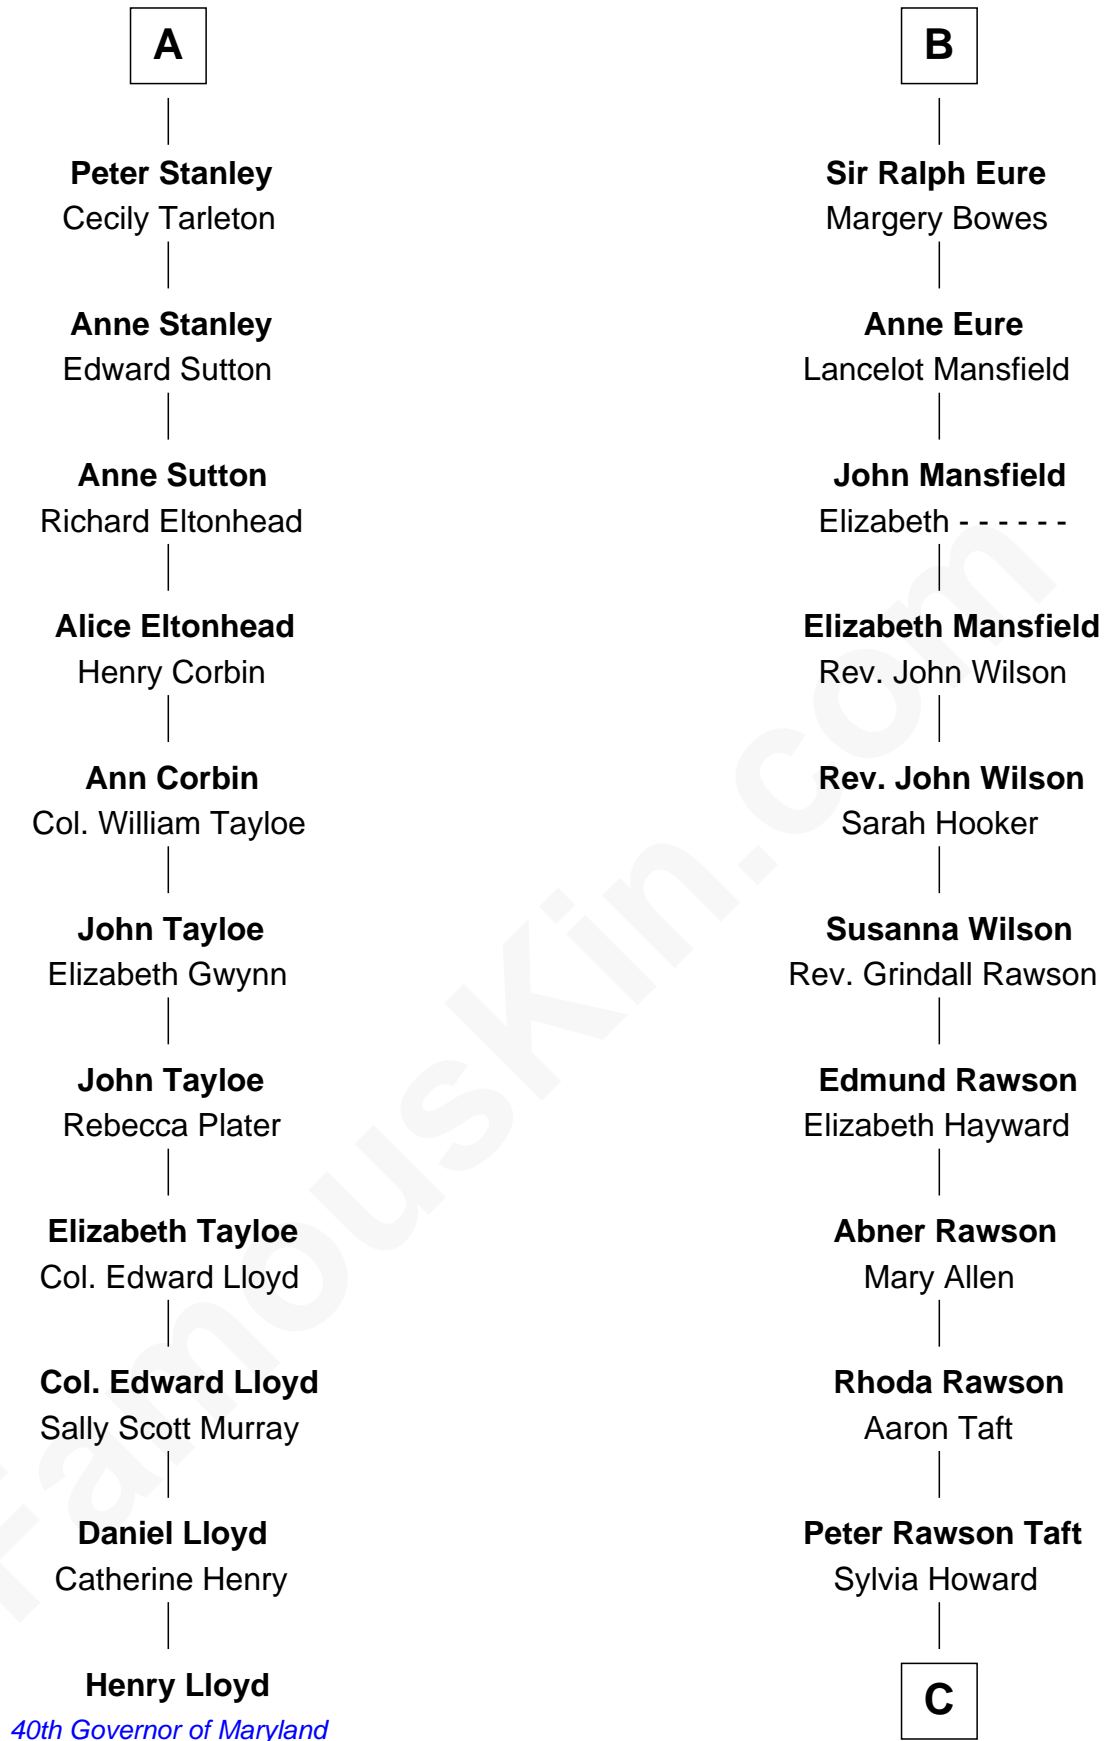

## Relationship Chart of

### Henry Lloyd

40th Governor of Maryland

17th cousin 1 time removed of

### William Howard Taft

27th U.S. President

C

Alphonso Taft  
Louisa Maria Torrey

William Howard Taft  
*27th U.S. President*

FamousKin.com