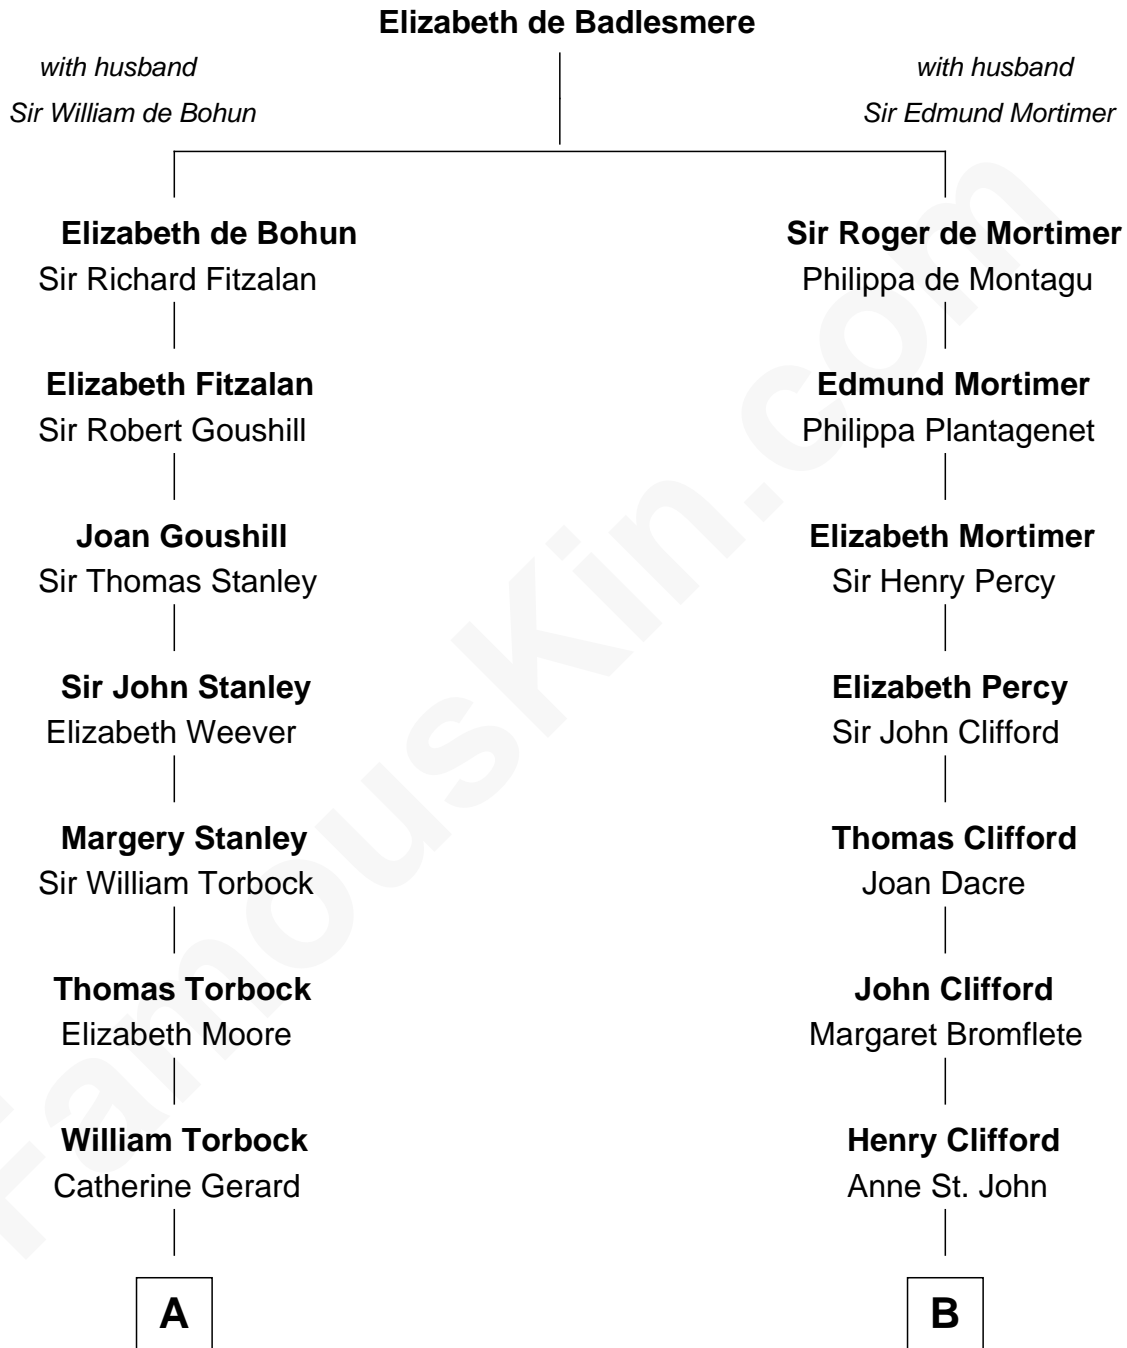

FamousKin.com

Relationship Chart of

Henry Lloyd

40th Governor of Maryland

16th cousin 3 times removed of

William Howard Taft

27th U.S. President

C

Peter Rawson Taft

Sylvia Howard

Alphonso Taft

Louisa Maria Torrey

William Howard Taft

27th U.S. President

FamousKin.com