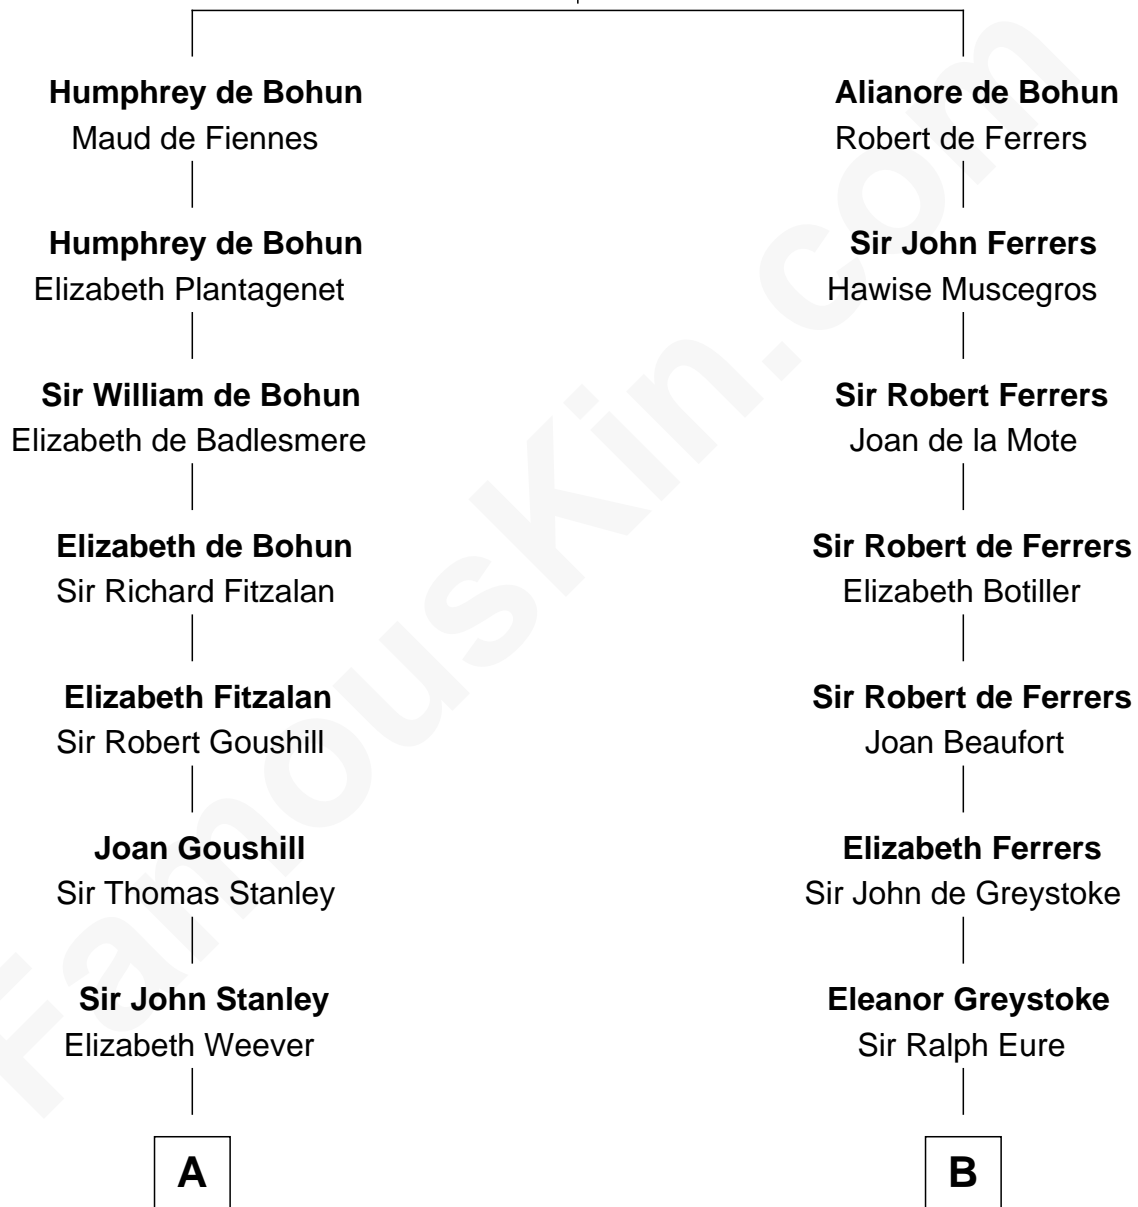

## Relationship Chart of

### Henry Lloyd

40th Governor of Maryland

19th cousin 2 times removed of

**William Howard Taft**

27th U.S. President

**Sir Humphrey de Bohun**

Eleanor de Braiose

**C**

**Col. Edward Lloyd**

Sally Scott Murray

**Daniel Lloyd**

Catherine Henry

**Henry Lloyd**

*40th Governor of Maryland*

**D**

**Abner Rawson**

Mary Allen

**Rhoda Rawson**

Aaron Taft

**Peter Rawson Taft**

Sylvia Howard

**Alphonso Taft**

Louisa Maria Torrey

**William Howard Taft**