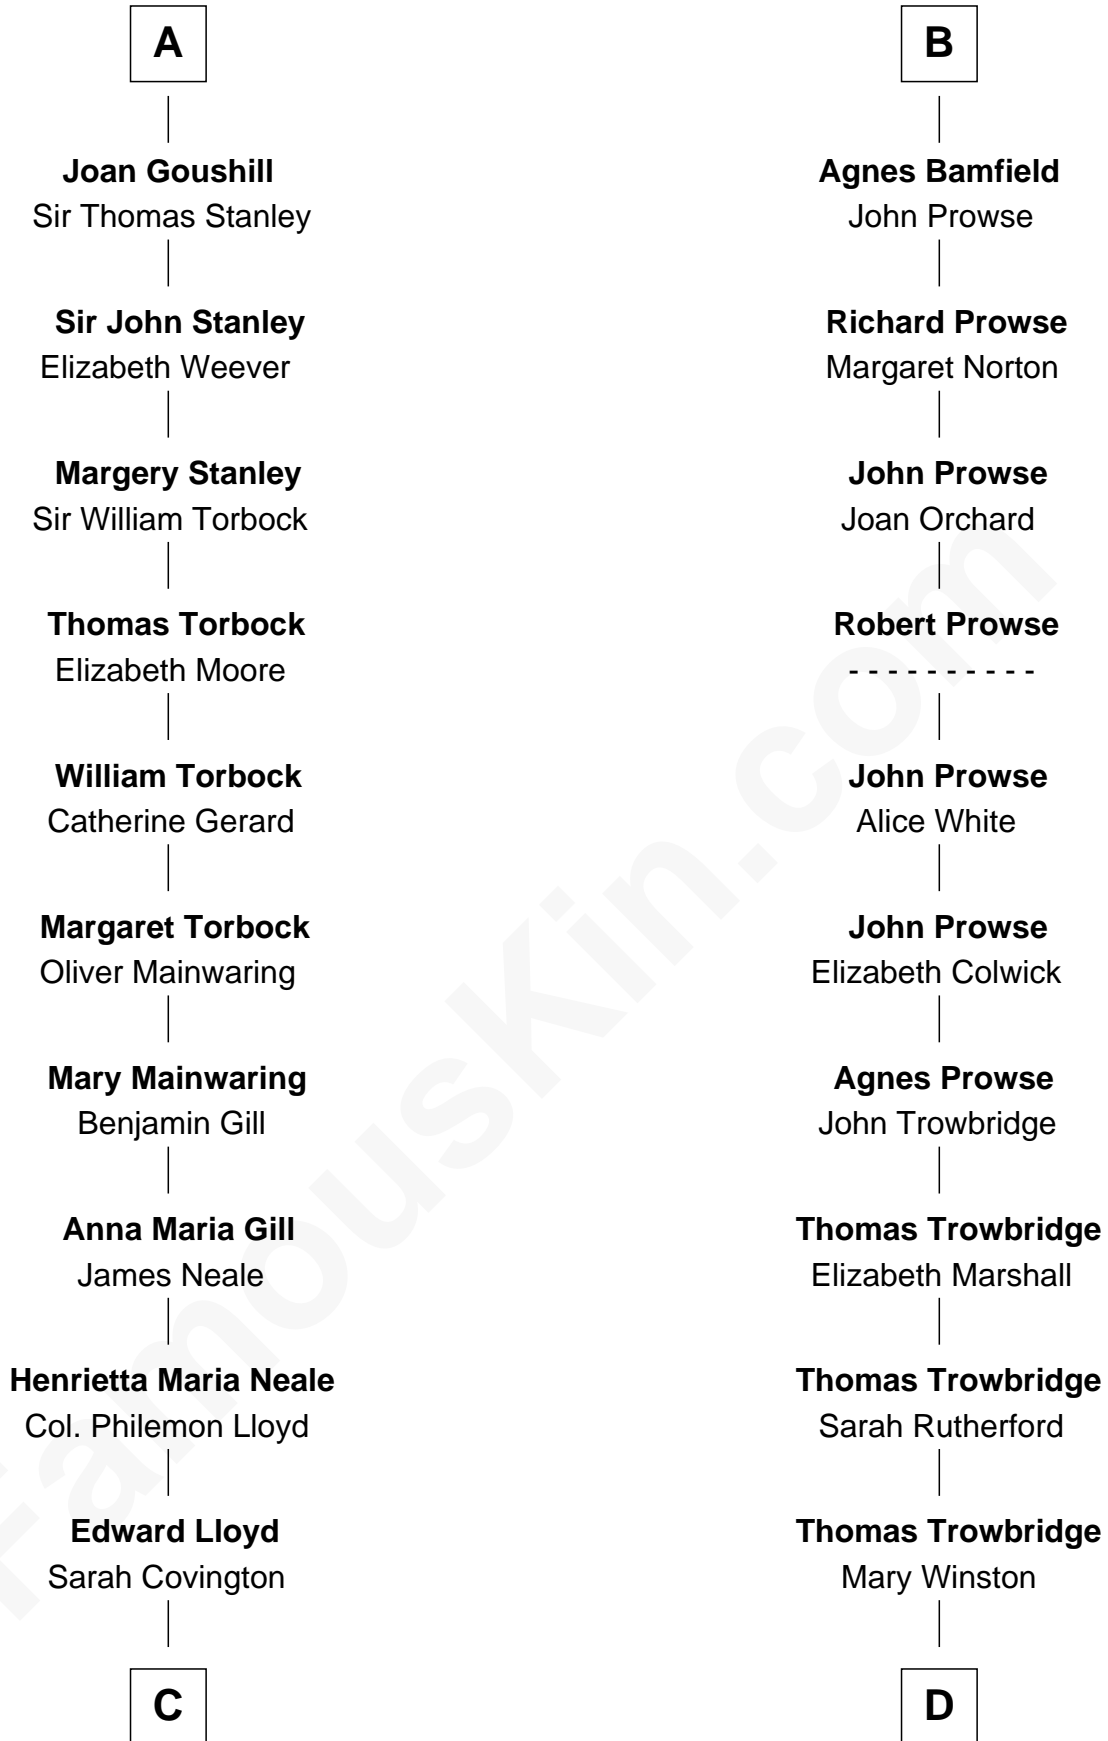

# FamousKin.com Relationship Chart of

**Henry Lloyd**

*40th Governor of Maryland*

21st cousin of

**Rutherford B. Hayes**

*19th U.S. President*

**Sir Geoffrey FitzPiers**

Aveline de Clare

**C**

**Col. Edward Lloyd**

Anne Rousby

**Col. Edward Lloyd**

Elizabeth Tayloe

**Col. Edward Lloyd**

Sally Scott Murray

**Daniel Lloyd**