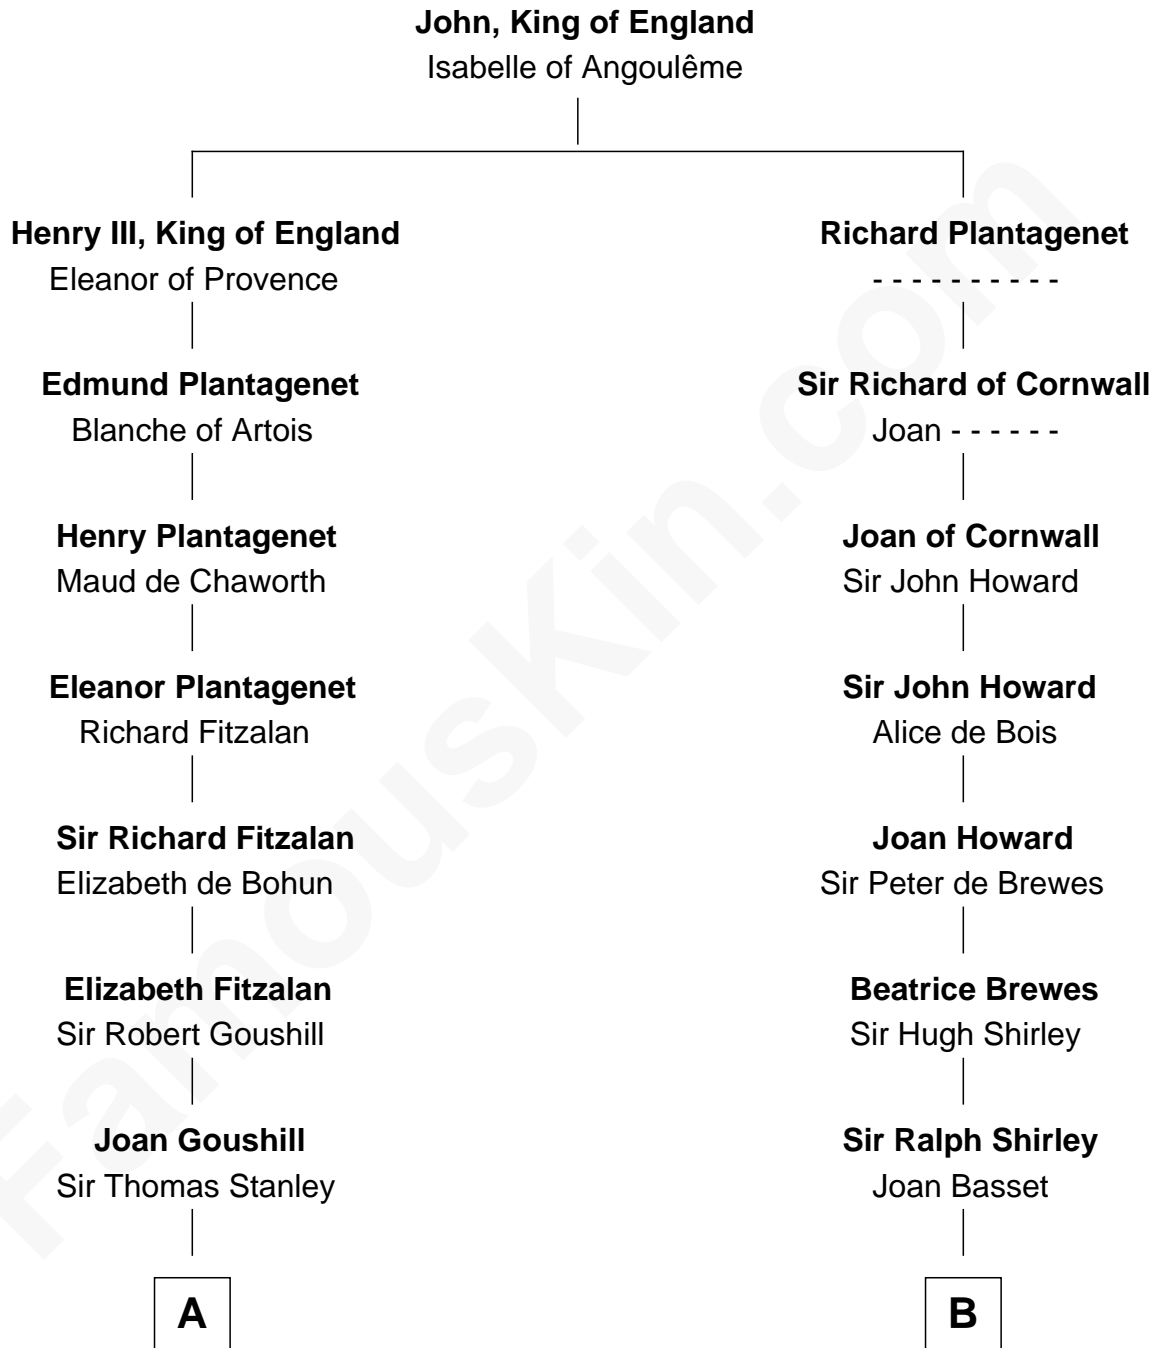

FamousKin.com

Relationship Chart of

Henry Lloyd

40th Governor of Maryland

20th cousin 1 time removed of

Rutherford B. Hayes

19th U.S. President

C

Col. Edward Lloyd

Elizabeth Tayloe

Col. Edward Lloyd

Sally Scott Murray

Daniel Lloyd

Catherine Henry

Henry Lloyd

40th Governor of Maryland

Sophia Birchard

Rutherford B. Hayes

19th U.S. President