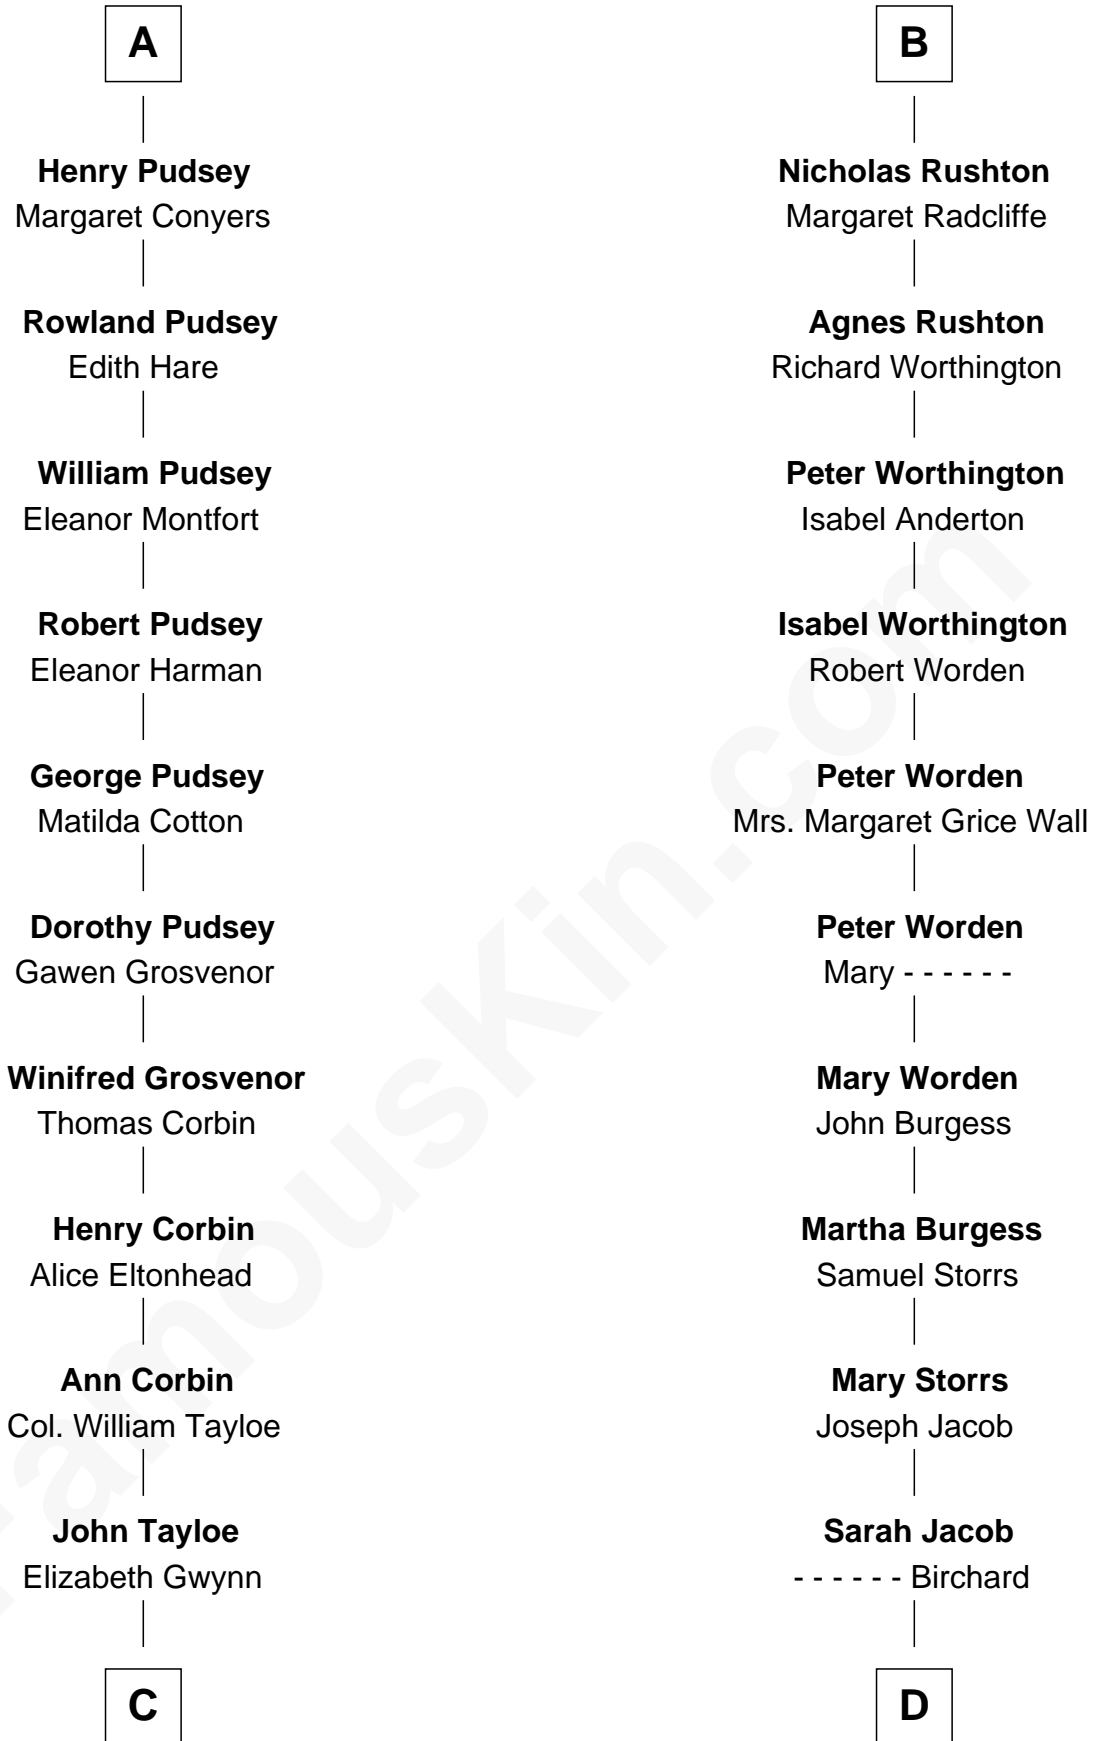

FamousKin.com

Relationship Chart of

Henry Lloyd

40th Governor of Maryland

19th cousin 2 times removed of

Rutherford B. Hayes

19th U.S. President

C

John Tayloe
Rebecca Plater

Elizabeth Tayloe
Col. Edward Lloyd

Col. Edward Lloyd
Sally Scott Murray

Daniel Lloyd
Catherine Henry

Henry Lloyd
40th Governor of Maryland

D

Roger Cornwall alias Birchard
Drusilla Austin

Sophia Birchard
Rutherford Hayes

Rutherford B. Hayes
19th U.S. President

FamousKin.com