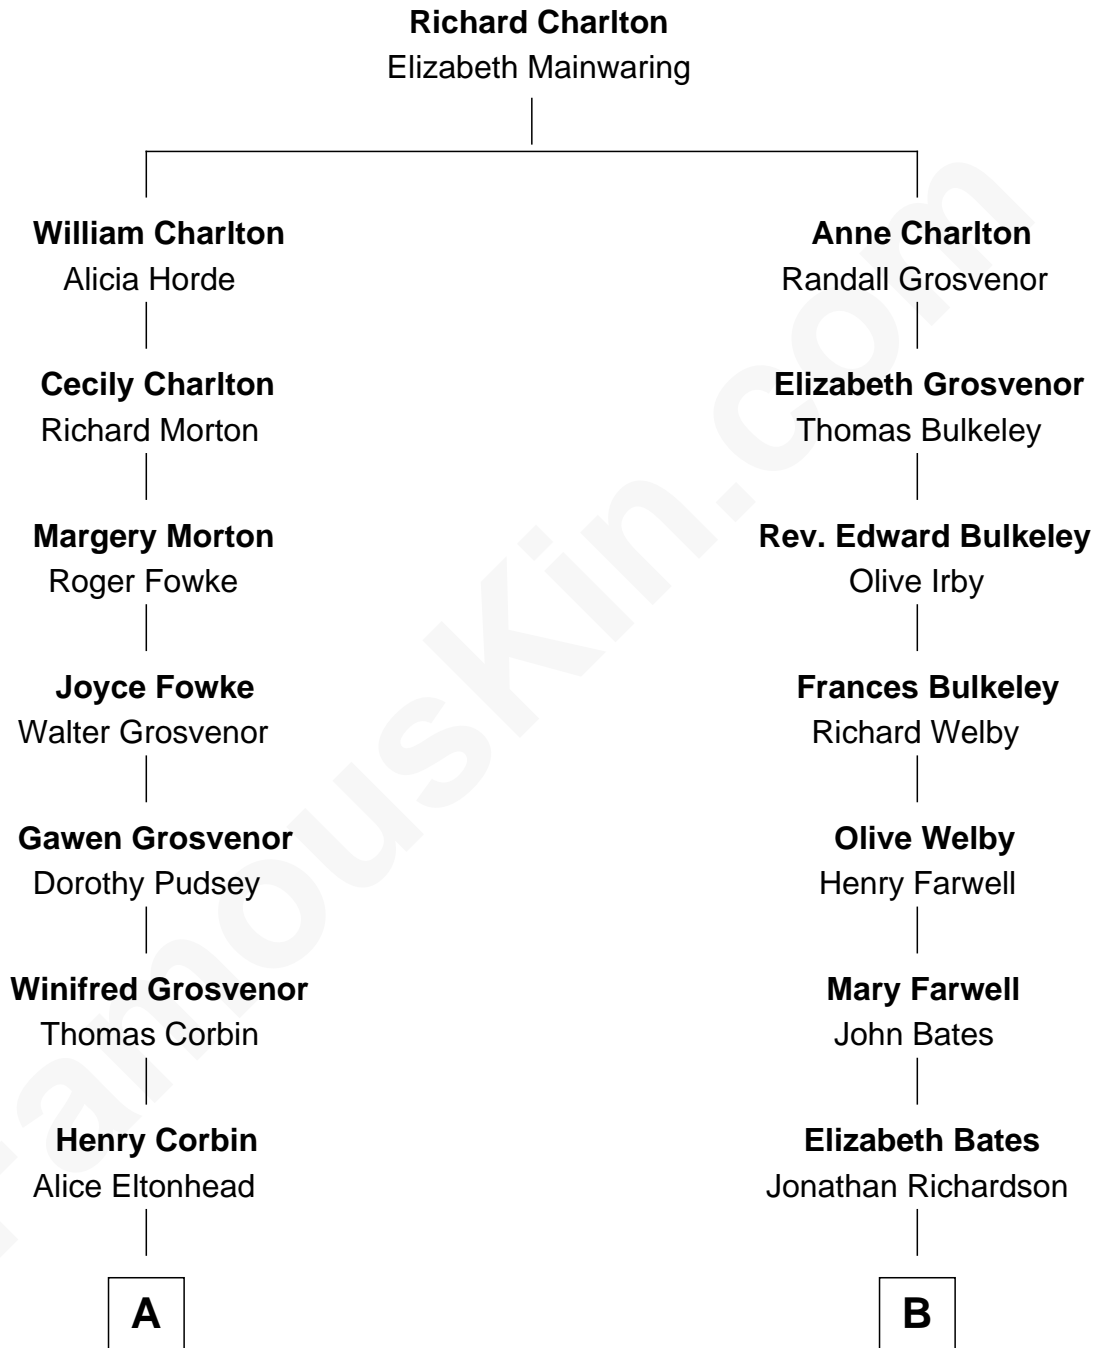

# FamousKin.com Relationship Chart of

**Henry Lloyd**

*40th Governor of Maryland*

13th cousin 1 time removed of

**Mitt Romney**

*70th Governor of Massachusetts*

**A**

**Ann Corbin**  
Col. William Tayloe

**John Tayloe**  
Elizabeth Gwynn

**John Tayloe**  
Rebecca Plater

**Elizabeth Tayloe**  
Col. Edward Lloyd

**Col. Edward Lloyd**  
Sally Scott Murray

**Daniel Lloyd**  
Catherine Henry

**Henry Lloyd**  
*40th Governor of Maryland*

**B**

**Sarah Richardson**  
William Pierce

**Lucy Pierce**  
Joel King

**Elizabeth Jane King**  
Philemon Duzette

**Clarissa Minerva Duzette**  
Lewis Robison

**Charles Edward Robison**  
Rosetta Mary Berry

**Alma Luella Robison**  
Harold Arundel LaFount

**Lenore Emily LaFount**  
George Wilcken Romney

**Mitt Romney**  
*70th Governor of Massachusetts*