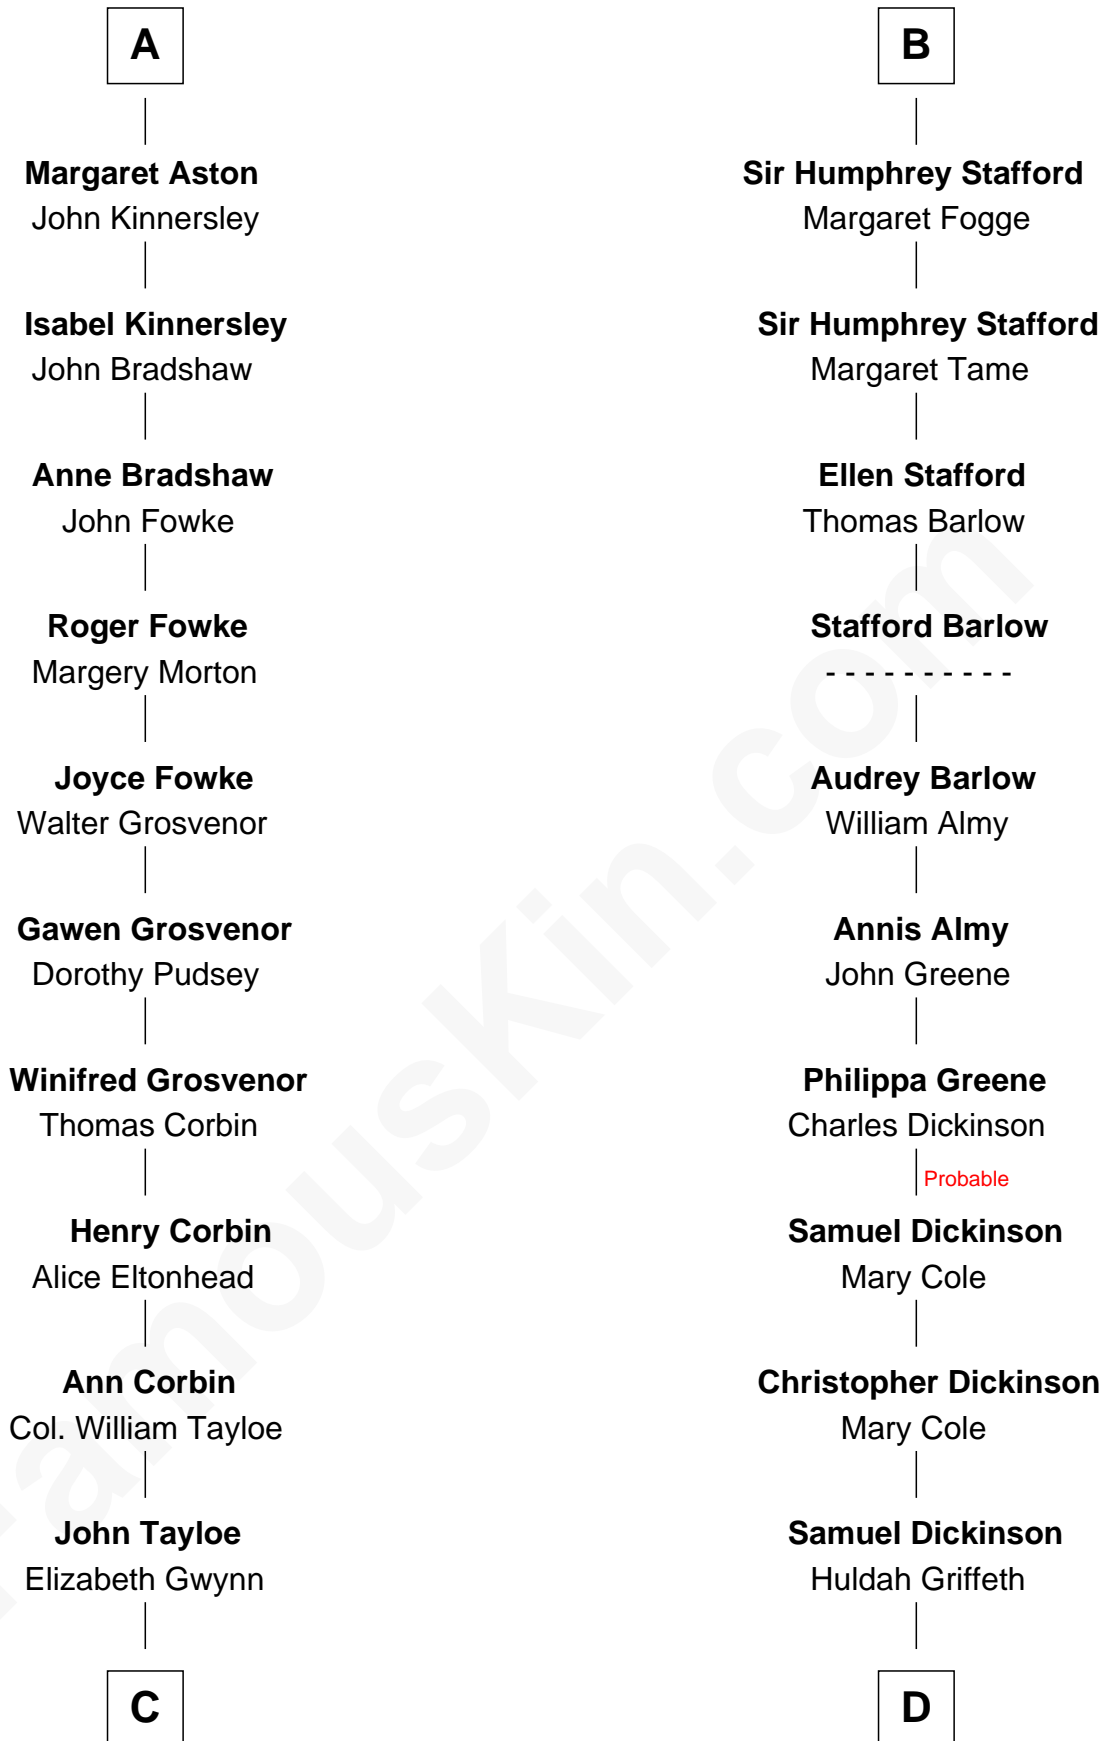

FamousKin.com Relationship Chart of

Henry Lloyd

40th Governor of Maryland

21st cousin of

George Romney

43rd Governor of Michigan

John de Botetourte

Maud FitzThomas

C

John Tayloe
Rebecca Plater

Elizabeth Tayloe
Col. Edward Lloyd

Col. Edward Lloyd
Sally Scott Murray

Daniel Lloyd
Catherine Henry

Henry Lloyd
40th Governor of Maryland

D

Charity Dickinson
Jared Pratt

Parley Parker Pratt
Mary Woods

Helaman Pratt
Anna Johanna Dorothy Wilcken

Anna Amelia Pratt
Gaskell Samuel Romney

George Romney
43rd Governor of Michigan