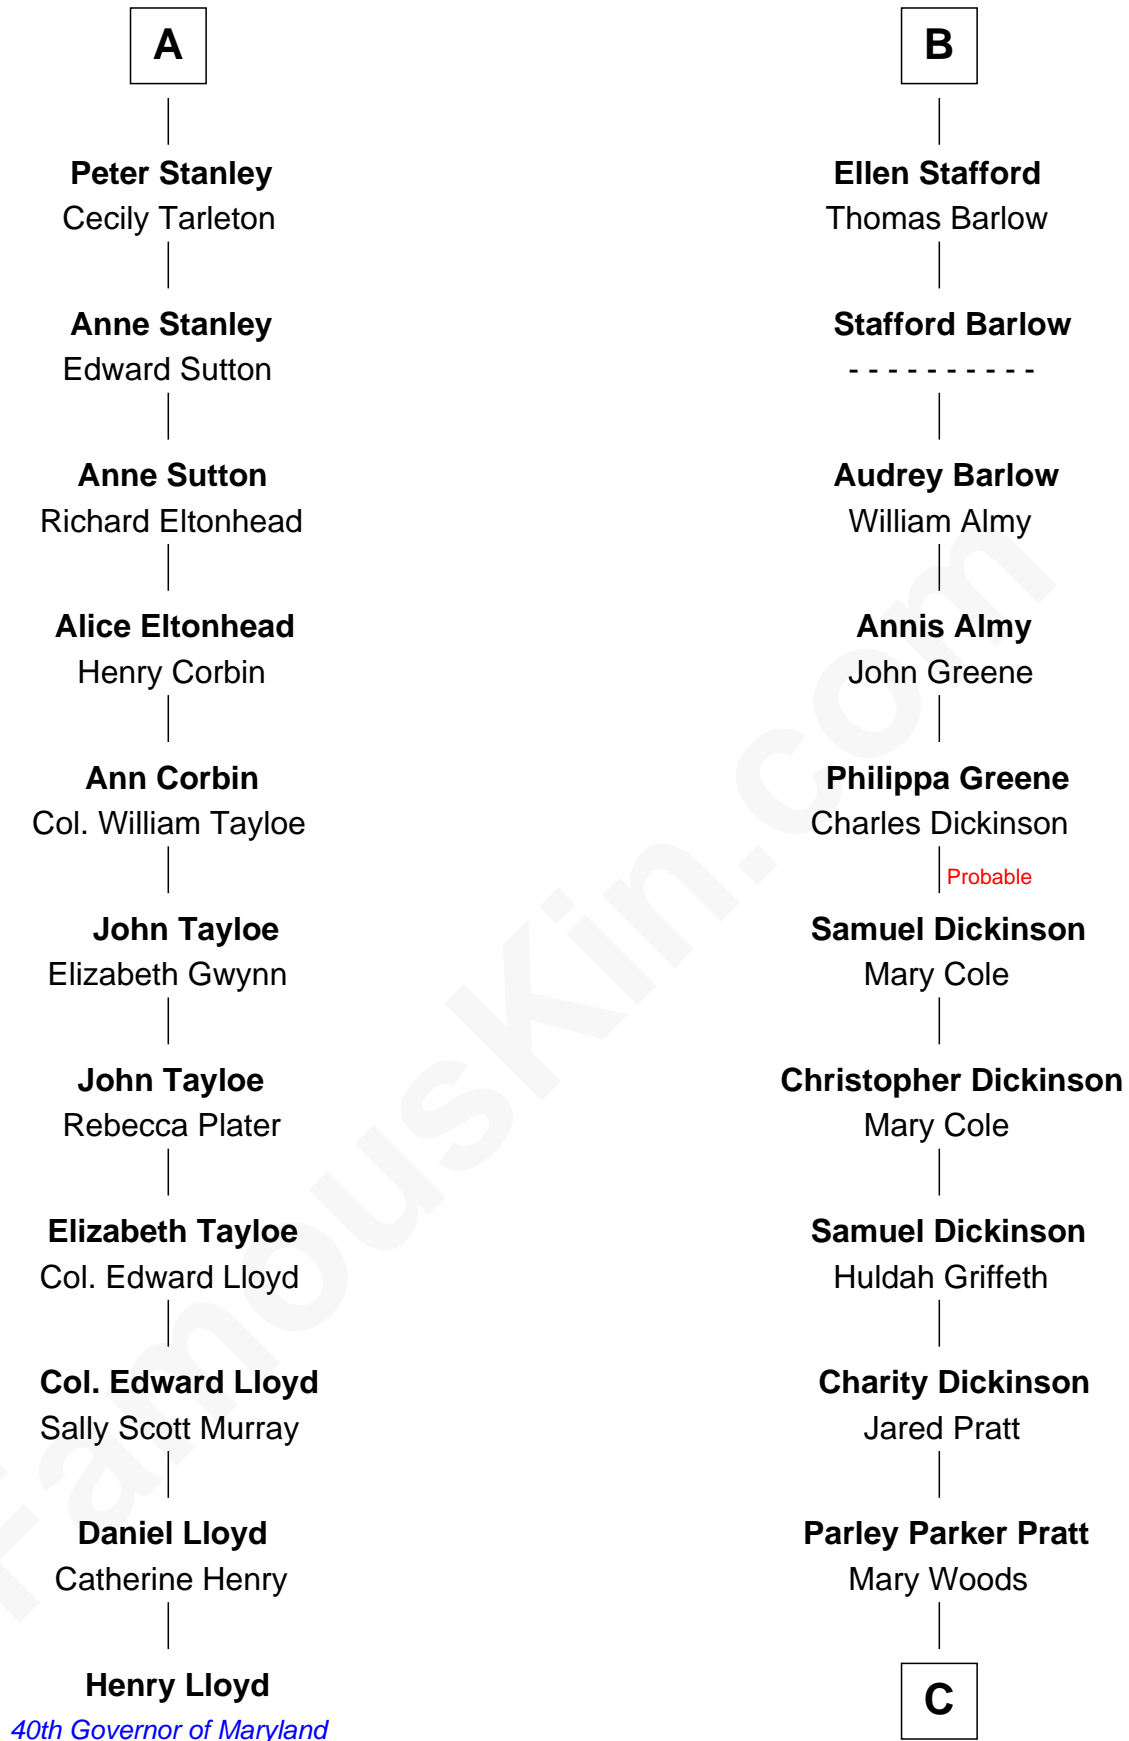

FamousKin.com

Relationship Chart of

Henry Lloyd

40th Governor of Maryland

17th cousin 2 times removed of

George Romney

43rd Governor of Michigan

C

Helaman Pratt

Anna Johanna Dorothy Wilcken

Anna Amelia Pratt

Gaskell Samuel Romney

George Romney

43rd Governor of Michigan

FamousKin.com