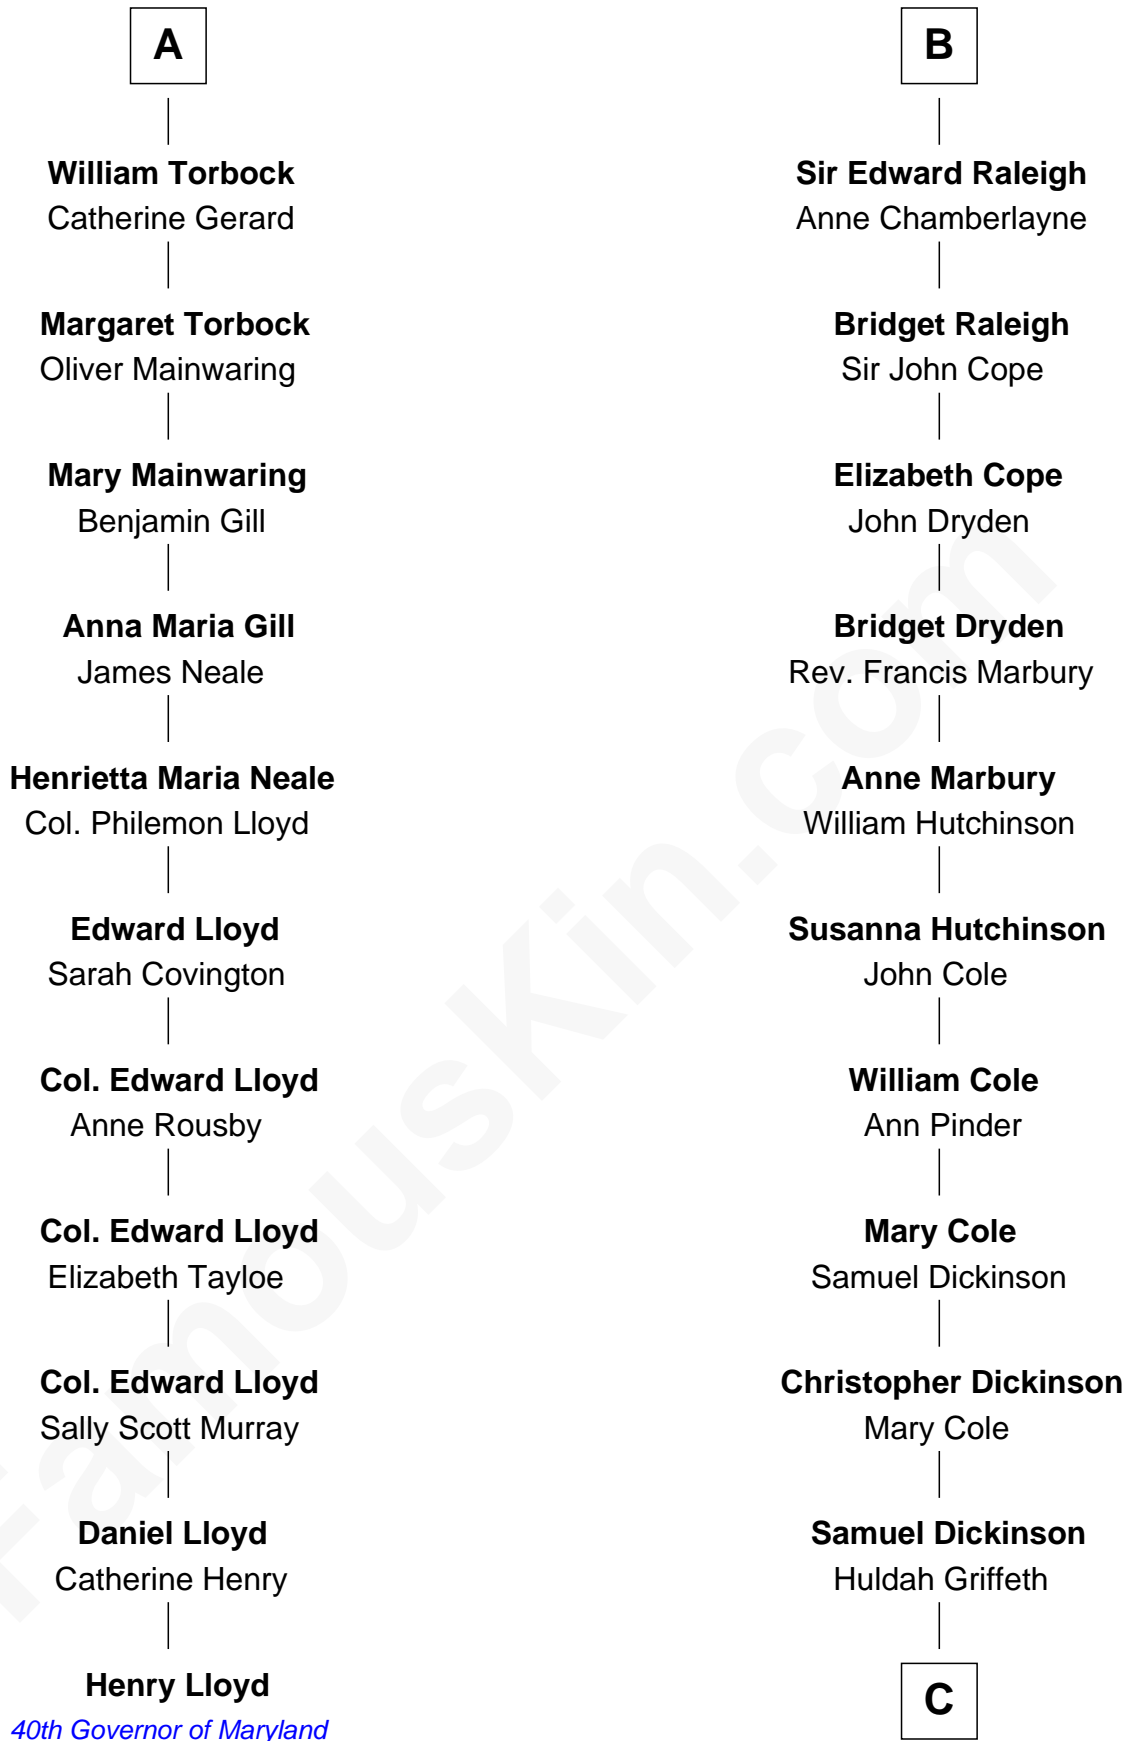

FamousKin.com

Relationship Chart of

Henry Lloyd

40th Governor of Maryland

17th cousin 4 times removed of

George Romney

43rd Governor of Michigan

Humphrey de Bohun
Elizabeth Plantagenet

Sir William de Bohun
Elizabeth de Badlesmere

Elizabeth de Bohun
Sir Richard Fitzalan

Elizabeth Fitzalan
Sir Robert Goushill

Joan Goushill
Sir Thomas Stanley

Sir John Stanley
Elizabeth Weever

Margery Stanley
Sir William Torbock

Thomas Torbock
Elizabeth Moore

A

Eleanor de Bohun
Sir James le Boteler

Pernel le Boteler
Sir Gilbert Talbot

Sir Richard Talbot
Ankaret le Strange

Mary Talbot
Sir Thomas Greene

Sir Thomas Greene
Phillippa Ferrers

Elizabeth Greene
William Raleigh

Sir Edward Raleigh
Margaret Verney

B

C

Charity Dickinson

Jared Pratt

Parley Parker Pratt

Mary Woods