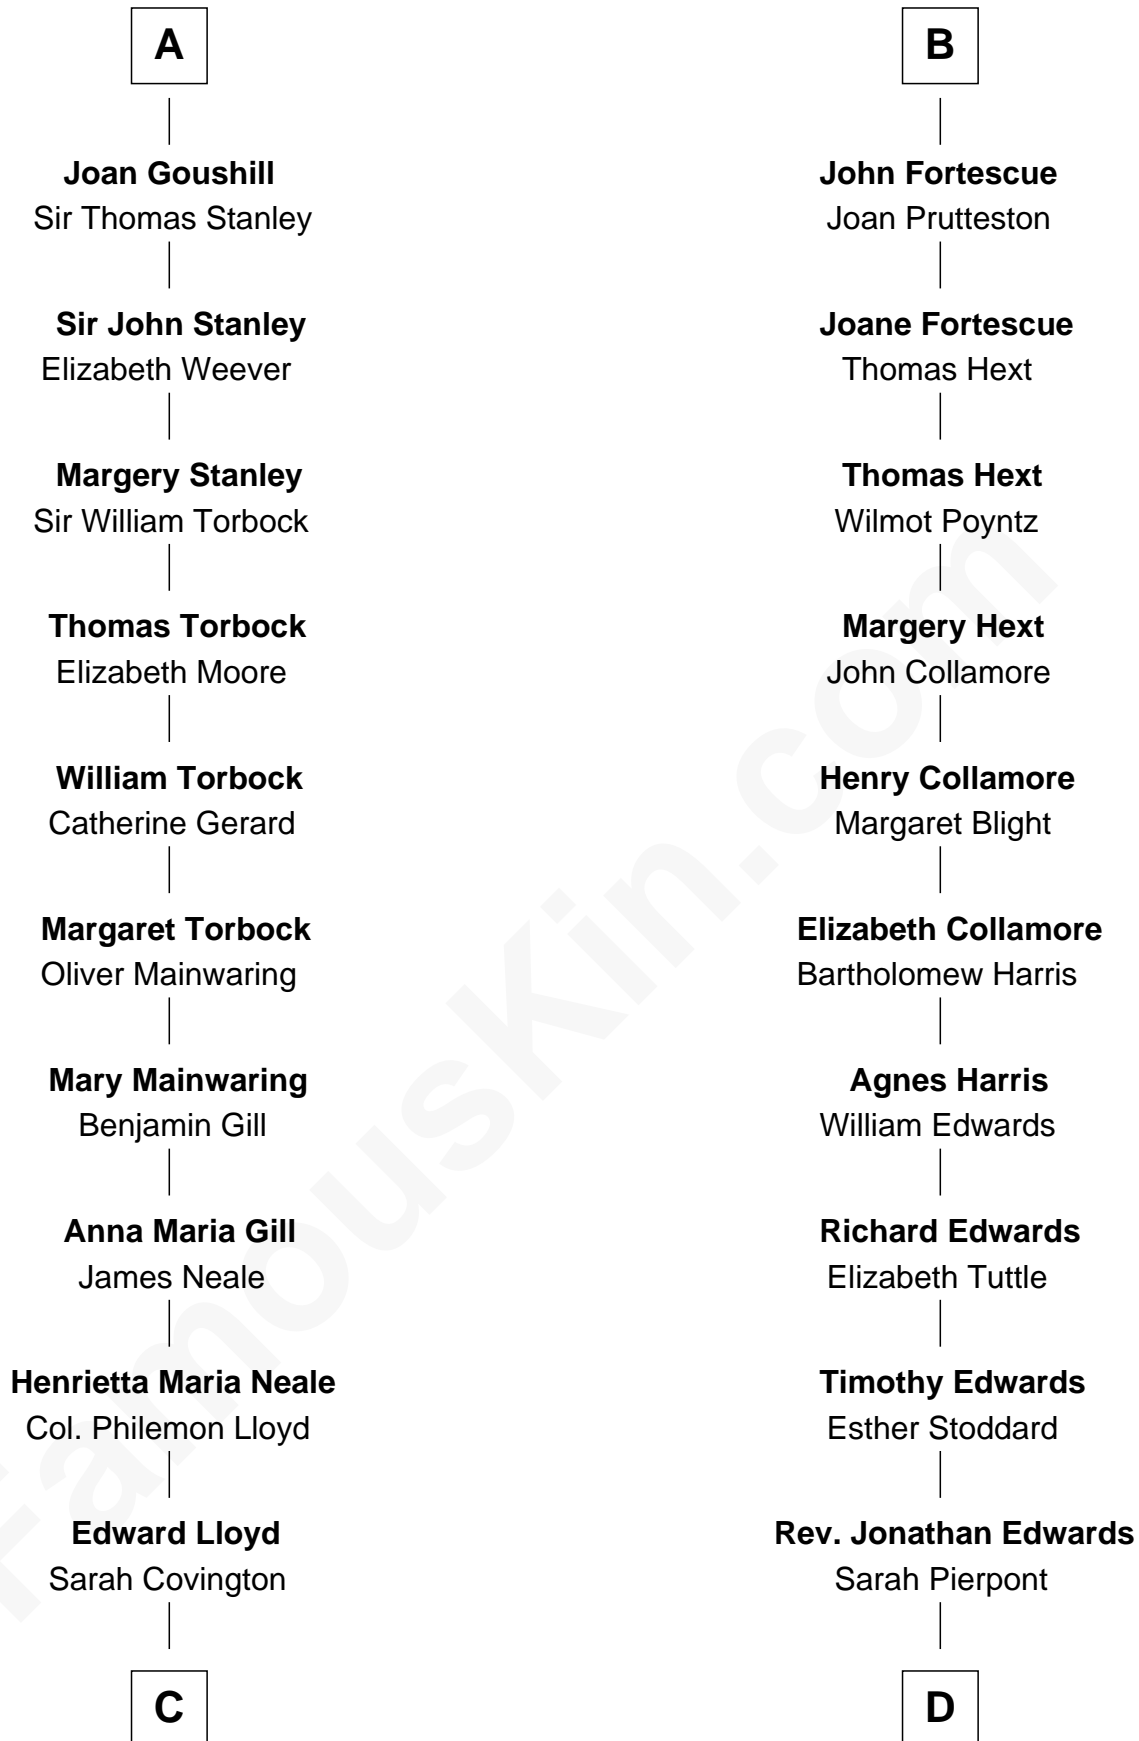

FamousKin.com

Relationship Chart of

Henry Lloyd

40th Governor of Maryland

18th cousin 3 times removed of

Aaron Burr

Killed Alexander Hamilton

Sir Geoffrey FitzPiers

Aveline de Clare

C

Col. Edward Lloyd

Anne Rousby

Col. Edward Lloyd

Elizabeth Tayloe

Col. Edward Lloyd

Sally Scott Murray

Daniel Lloyd

Catherine Henry

Henry Lloyd

40th Governor of Maryland

D

Esther Edwards

Aaron Burr

Aaron Burr