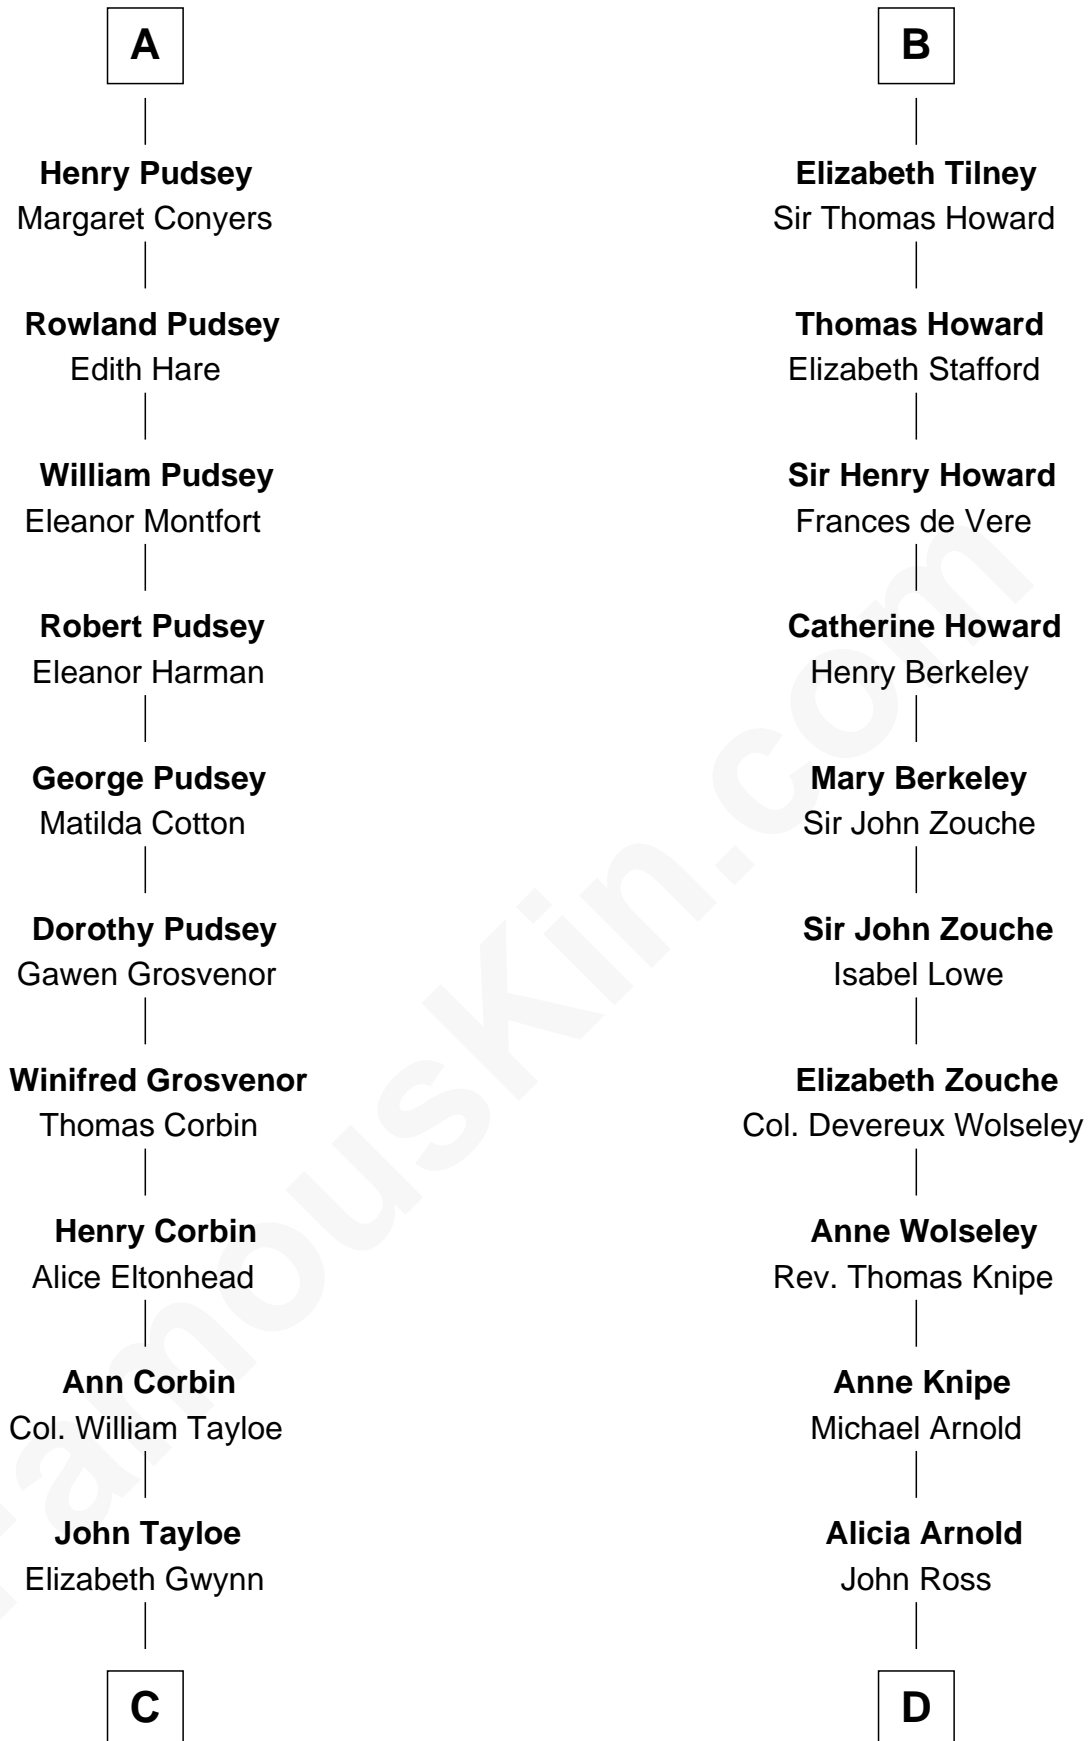

FamousKin.com

Relationship Chart of

Henry Lloyd

40th Governor of Maryland

19th cousin 2 times removed of

Francis Scott Key

Author of "The Star Spangled Banner"

C

John Tayloe
Rebecca Plater

Elizabeth Tayloe
Col. Edward Lloyd

Col. Edward Lloyd
Sally Scott Murray

Daniel Lloyd
Catherine Henry

Henry Lloyd
40th Governor of Maryland

D

Ann Arnold Ross
Frances Key

John Ross Key
Anne Phebe Penn Dagworthy Charlton

Francis Scott Key
Author of "The Star Spangled Banner"

FamousKin.com