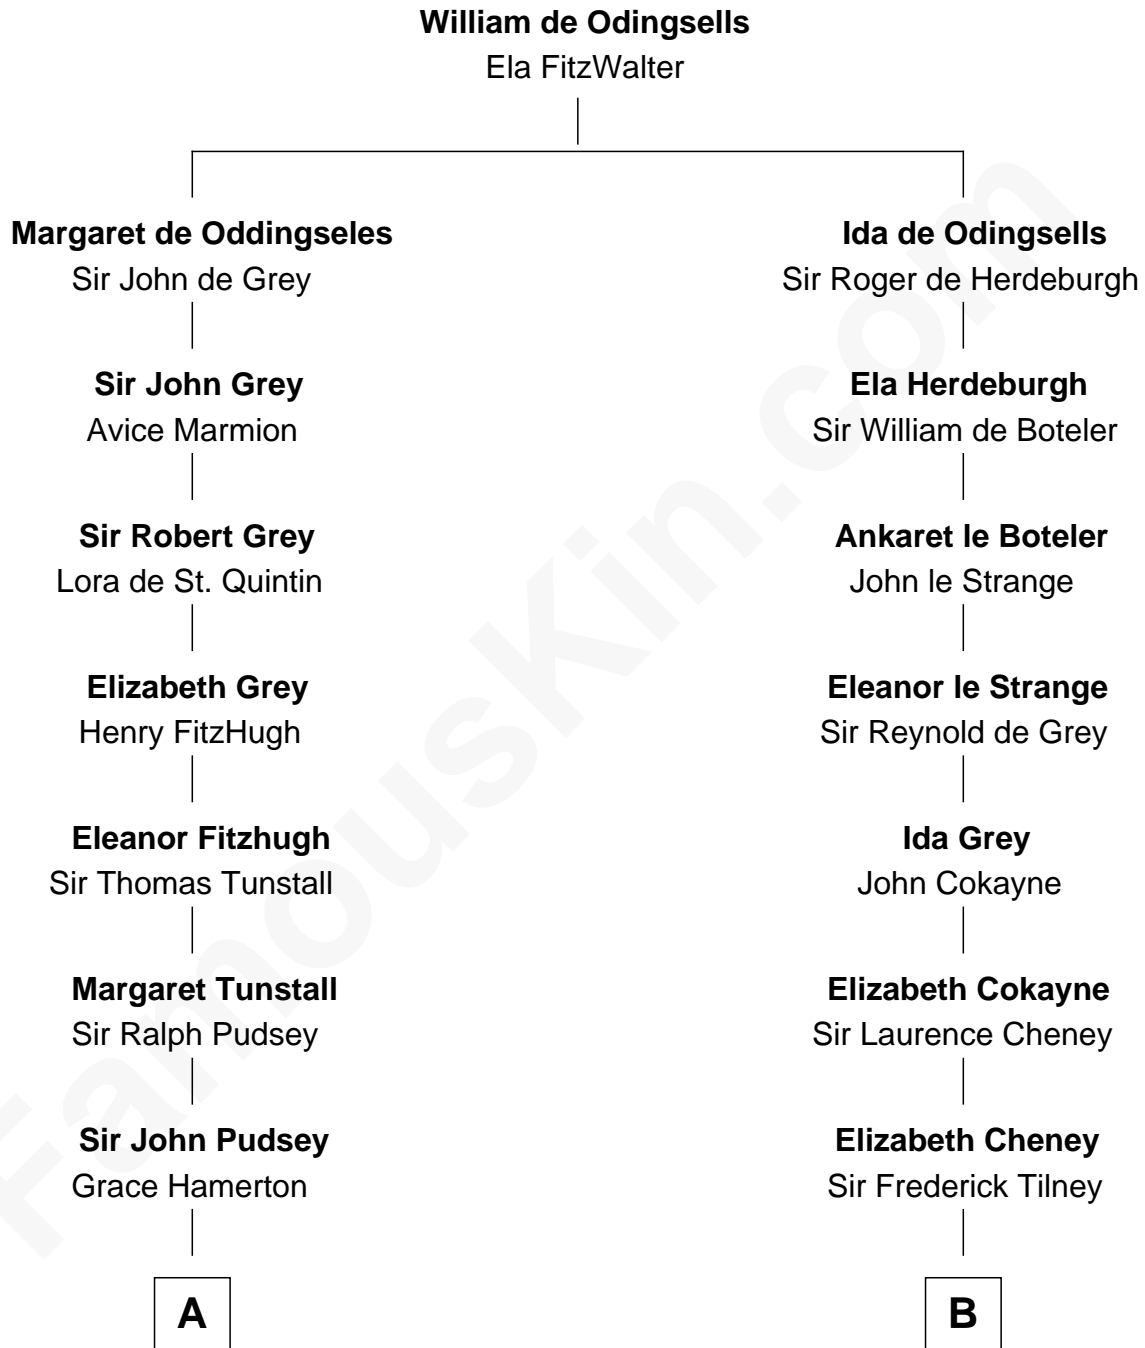

FamousKin.com

Relationship Chart of

Henry Lloyd

40th Governor of Maryland

19th cousin 2 times removed of

Francis Scott Key

Author of "The Star Spangled Banner"

C

John Tayloe
Rebecca Plater

Elizabeth Tayloe
Col. Edward Lloyd

Col. Edward Lloyd
Sally Scott Murray

Daniel Lloyd
Catherine Henry

Henry Lloyd
40th Governor of Maryland

D

Ann Arnold Ross
Frances Key

John Ross Key
Anne Phebe Penn Dagworthy Charlton

Francis Scott Key
Author of "The Star Spangled Banner"

FamousKin.com