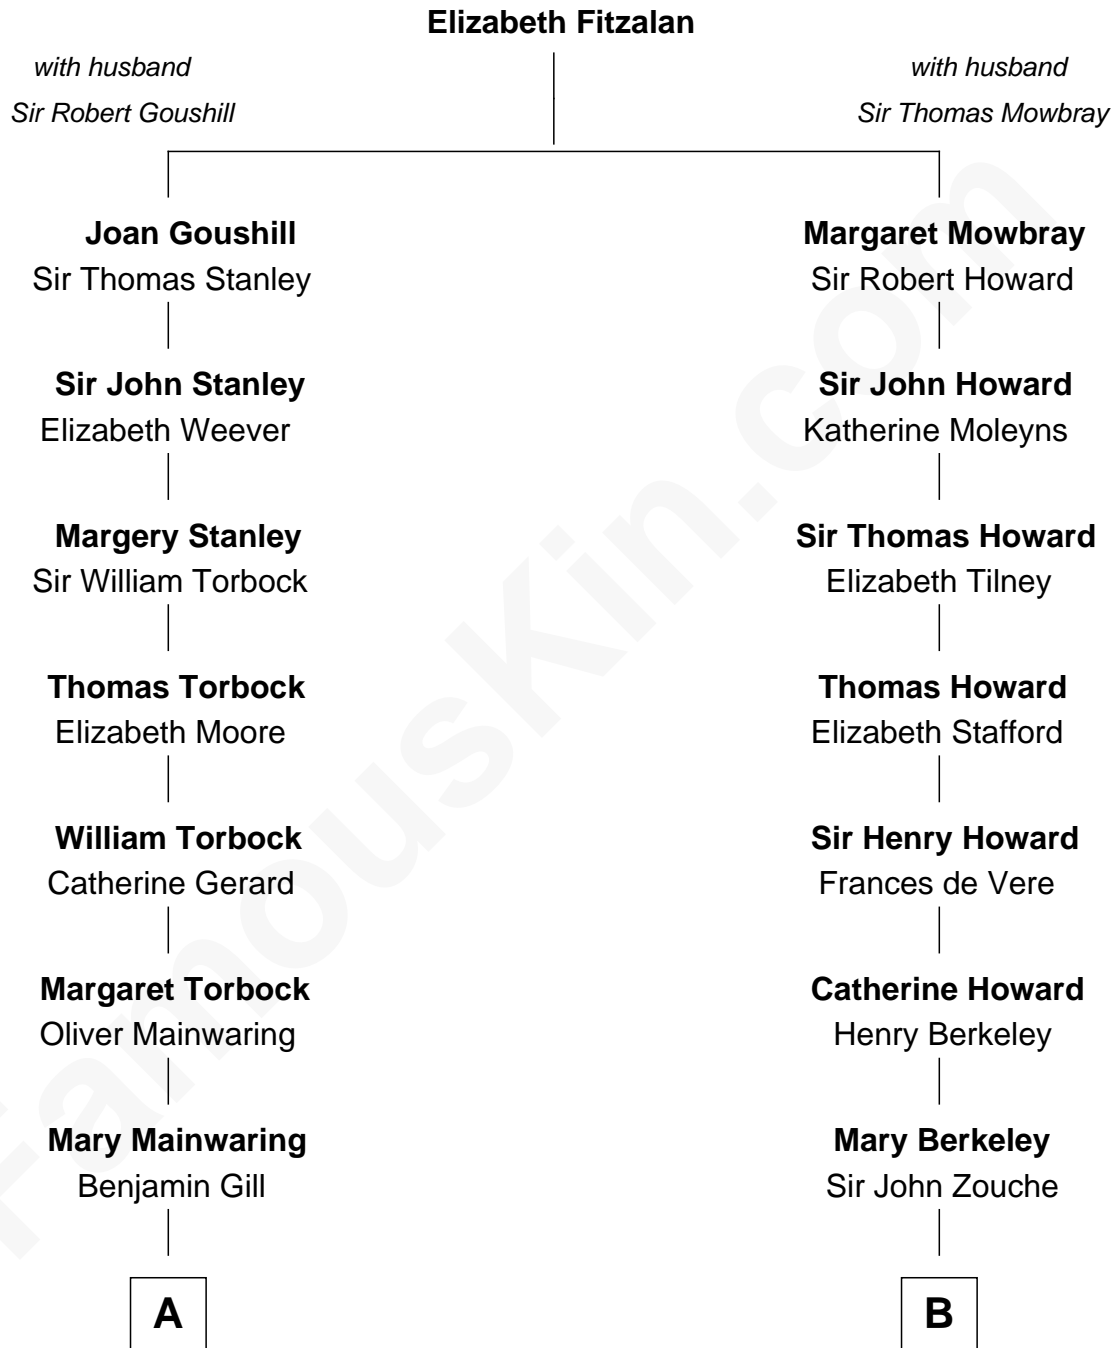

FamousKin.com Relationship Chart of

Henry Lloyd

40th Governor of Maryland

14th cousin of

Francis Scott Key

Author of "The Star Spangled Banner"

A

Anna Maria Gill

James Neale

Henrietta Maria Neale

Col. Philemon Lloyd

Edward Lloyd

Sarah Covington

Col. Edward Lloyd

Anne Rousby

Col. Edward Lloyd