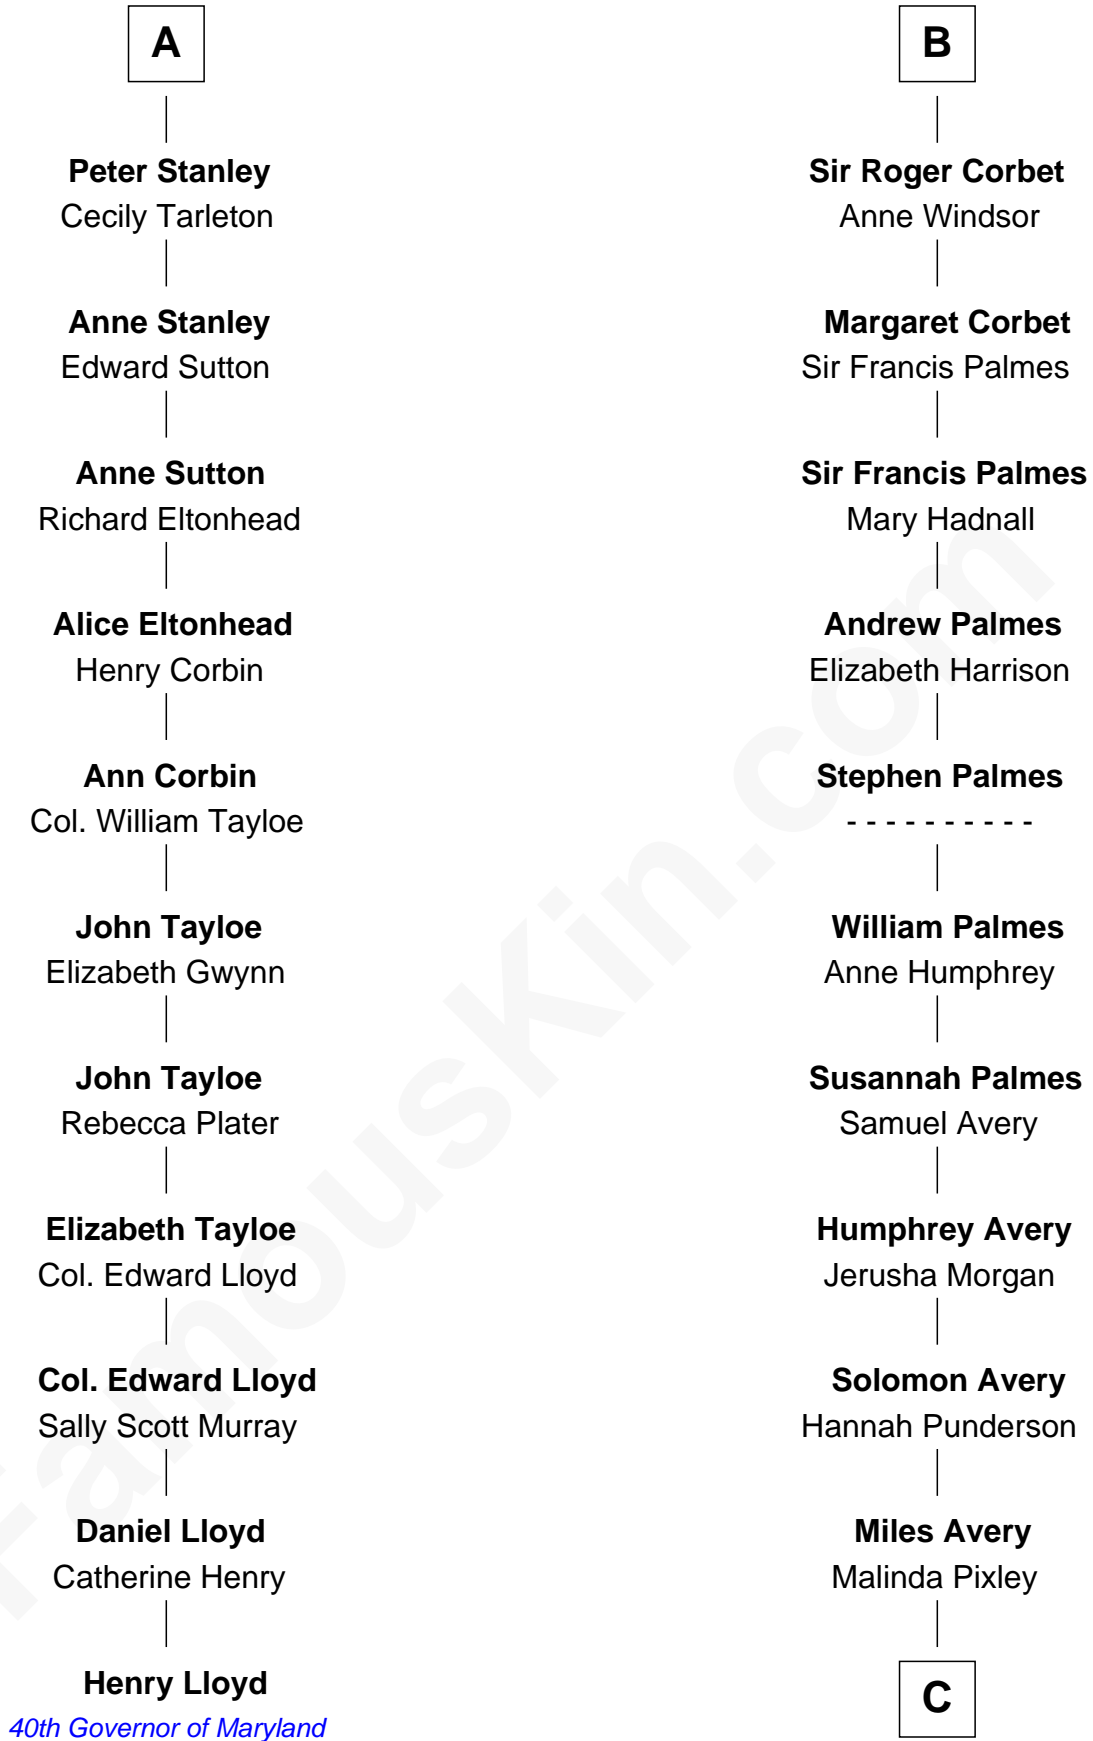

## Relationship Chart of

### Henry Lloyd

40th Governor of Maryland

17th cousin 2 times removed of

**John D. Rockefeller**

Founder of the Standard Oil Company

**C**

—  
**Lucy Avery**

Godfrey Lewis Rockefeller

—  
**William Avery Rockefeller**

Eliza Davison

—  
**John D. Rockefeller**

*Founder of the Standard Oil Company*

FamousKin.com