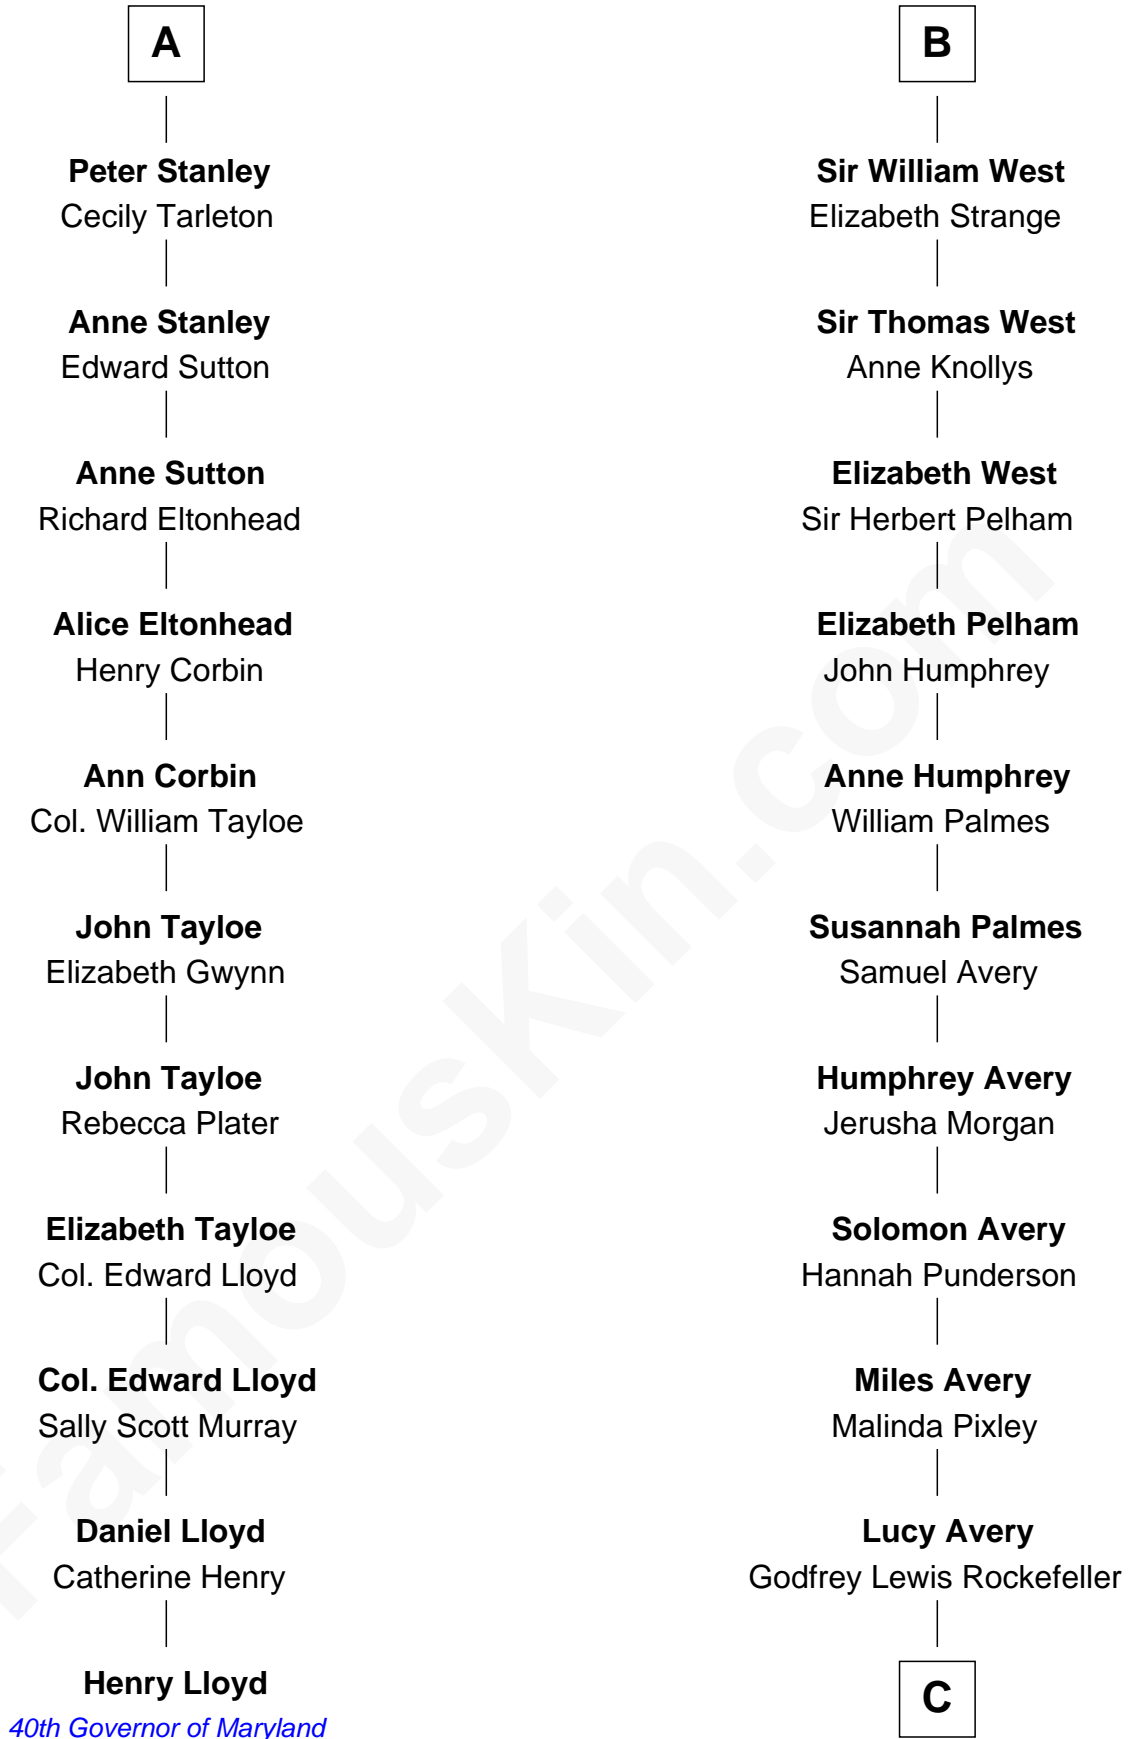

FamousKin.com

Relationship Chart of

Henry Lloyd

40th Governor of Maryland

17th cousin 1 time removed of

John D. Rockefeller

Founder of the Standard Oil Company

Sir Robert de Holland

Maude la Zouche

C

|
William Avery Rockefeller

Eliza Davison

|
John D. Rockefeller

Founder of the Standard Oil Company

FamousKin.com