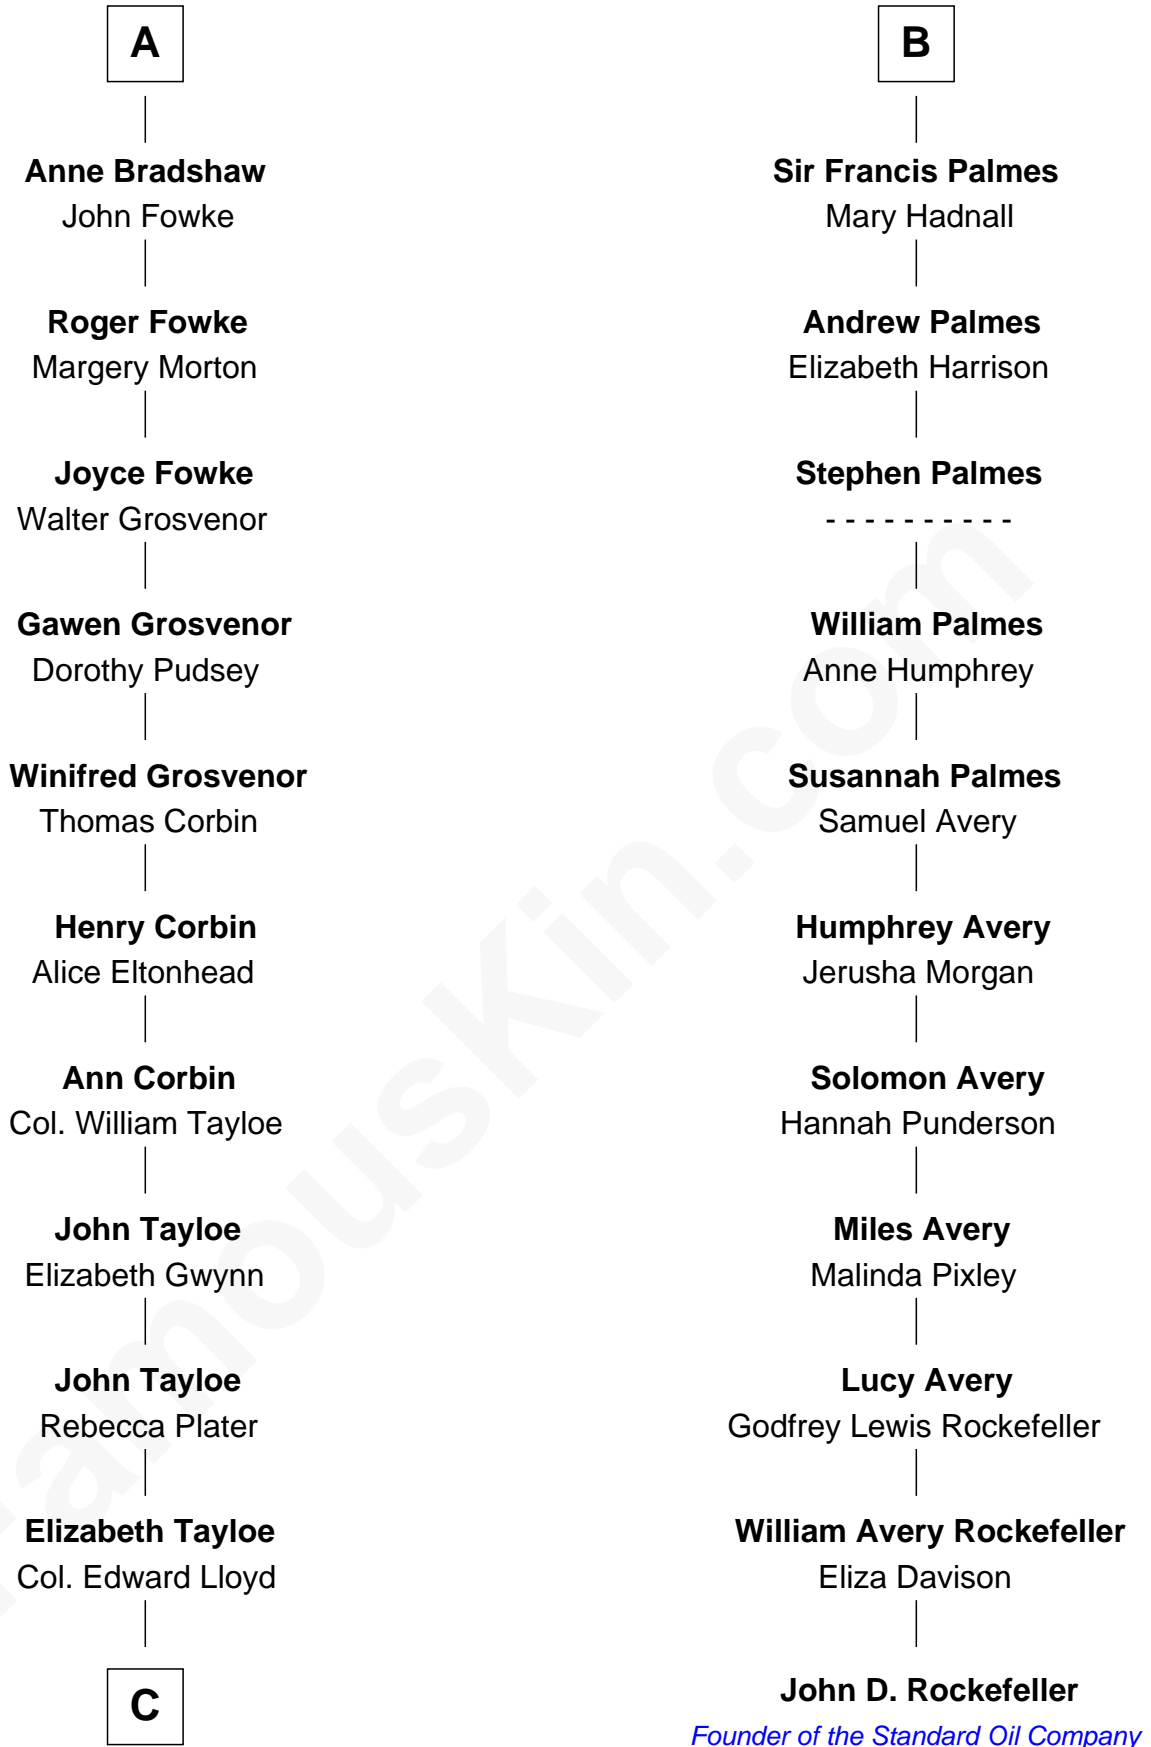

FamousKin.com

Relationship Chart of

Henry Lloyd

40th Governor of Maryland

17th cousin 2 times removed of

John D. Rockefeller

Founder of the Standard Oil Company

C

—
Col. Edward Lloyd

Sally Scott Murray

—
Daniel Lloyd

Catherine Henry

—
Henry Lloyd

40th Governor of Maryland

FamousKin.com