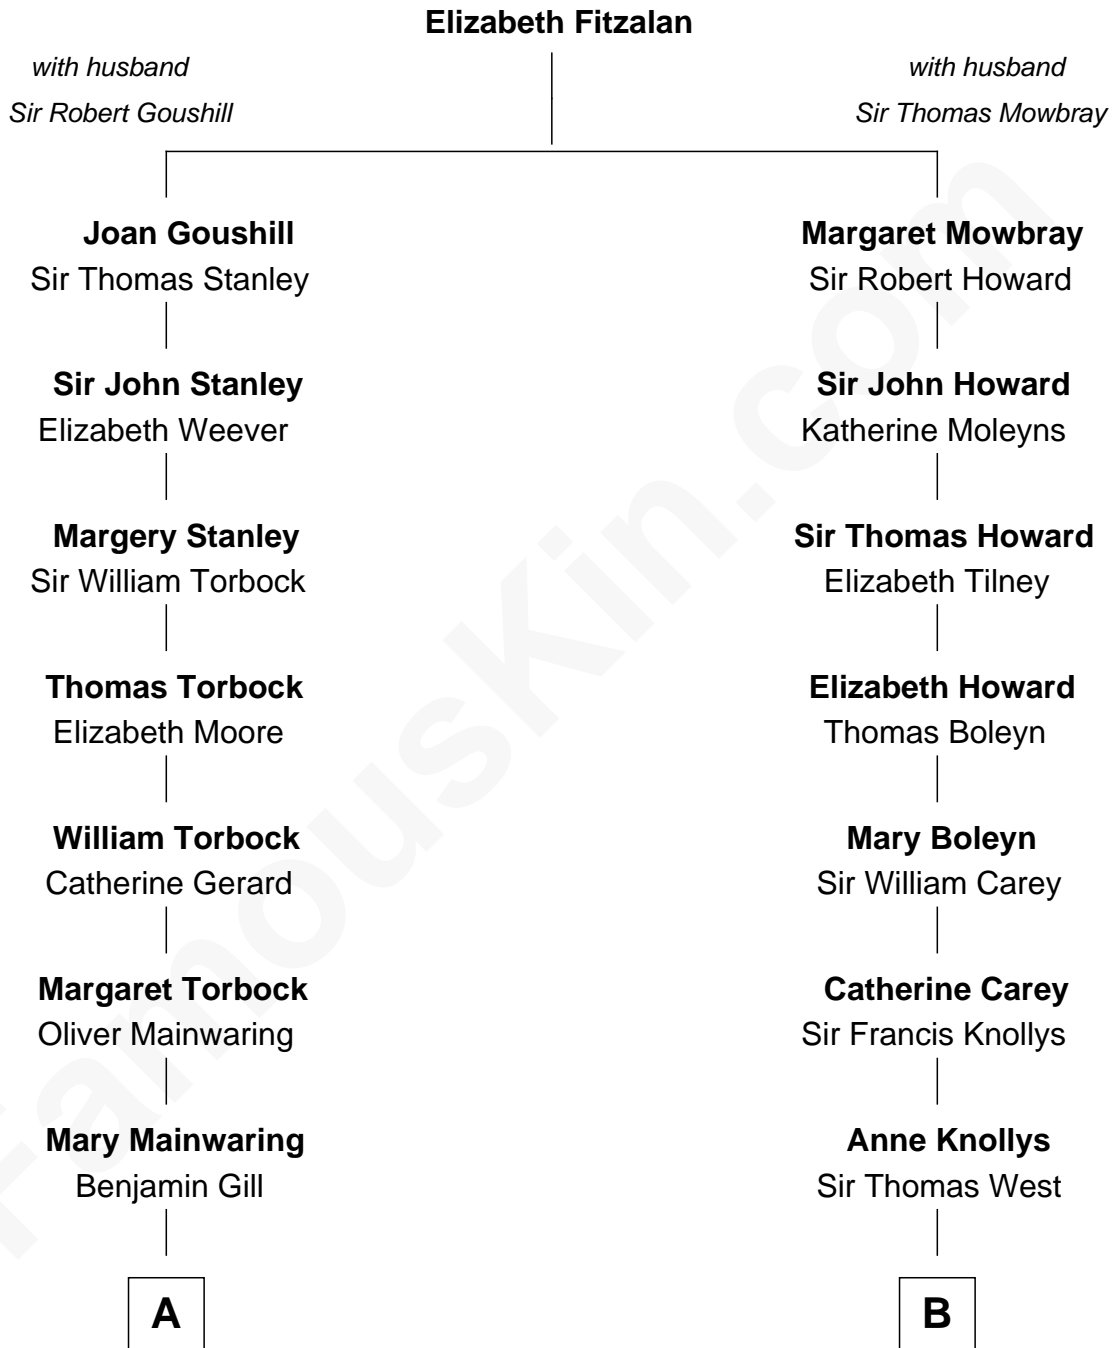

FamousKin.com

Relationship Chart of

Henry Lloyd

40th Governor of Maryland

14th cousin 2 times removed of

John D. Rockefeller

Founder of the Standard Oil Company

A

Anna Maria Gill

James Neale

Henrietta Maria Neale

Col. Philemon Lloyd

Edward Lloyd

Sarah Covington

Col. Edward Lloyd

Anne Rousby

Col. Edward Lloyd

Elizabeth Tayloe

Col. Edward Lloyd

Sally Scott Murray

Daniel Lloyd

Catherine Henry

Henry Lloyd

40th Governor of Maryland