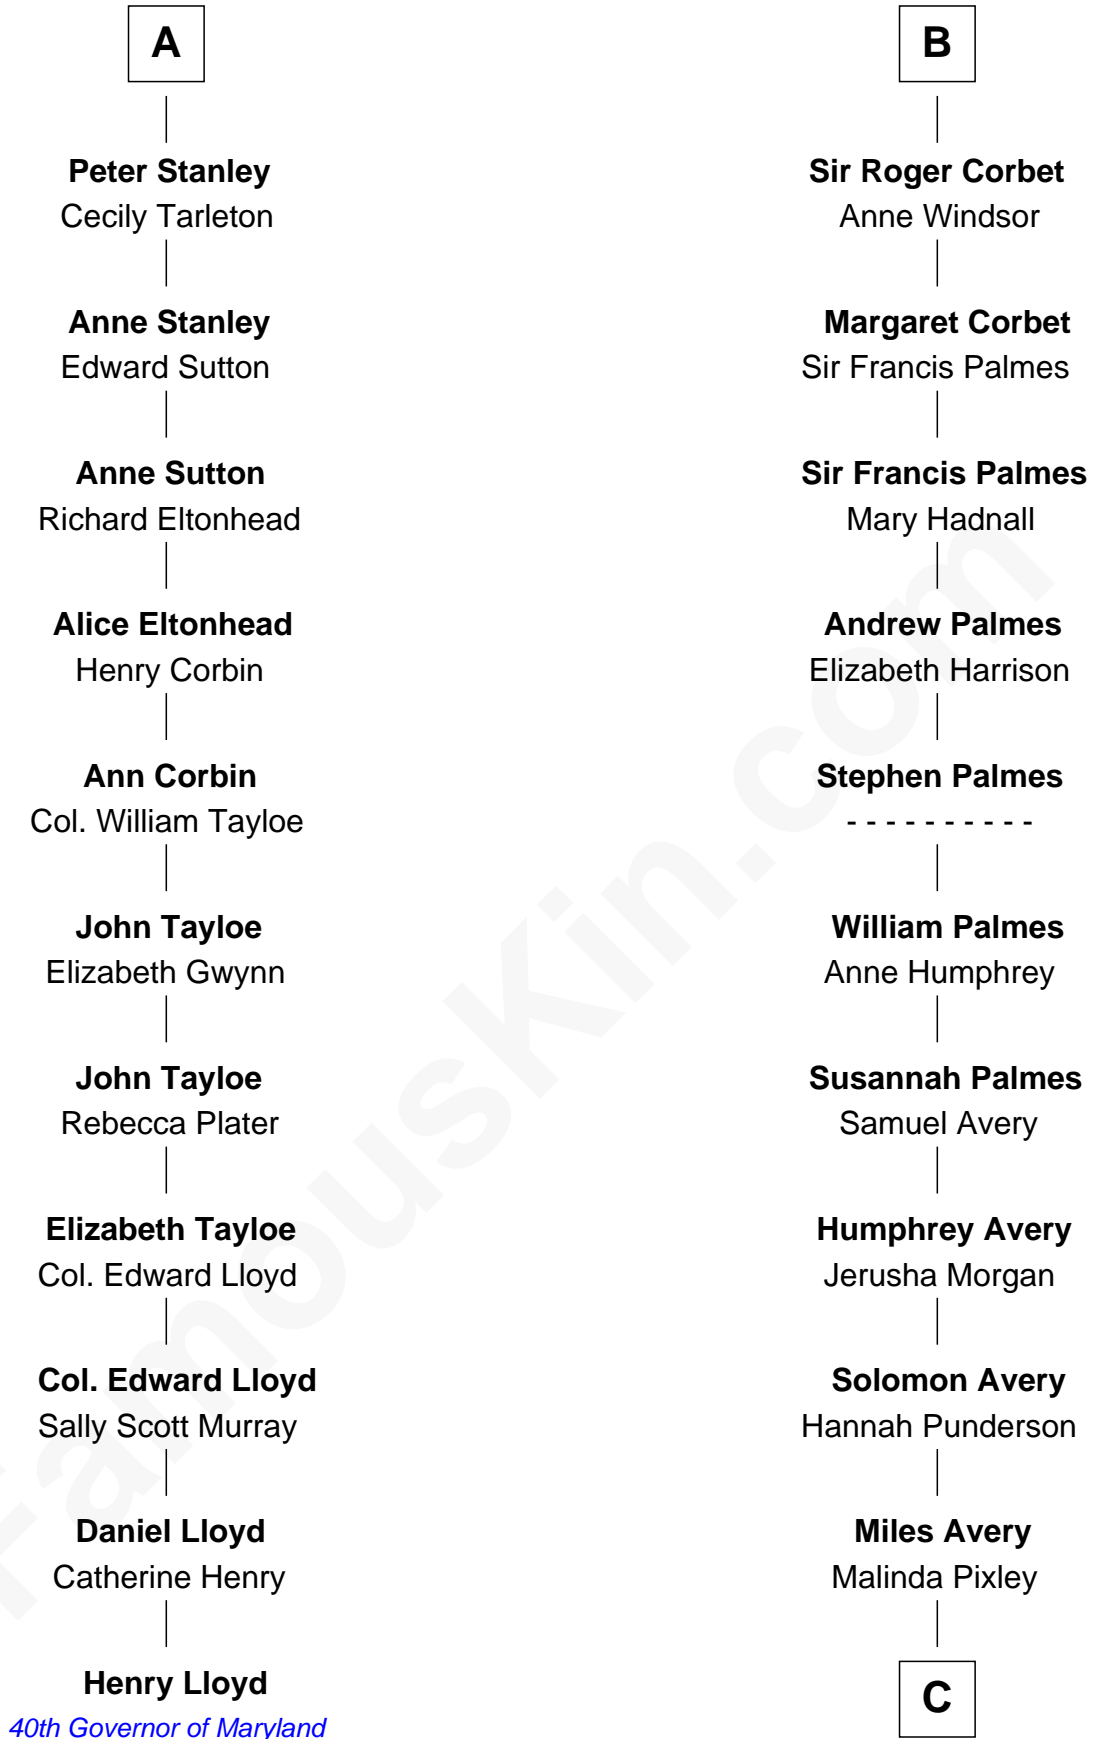

FamousKin.com

Relationship Chart of

Henry Lloyd

40th Governor of Maryland

17th cousin 4 times removed of

Nelson Rockefeller

41st U.S. Vice-President

Ralph de Stafford

with wife
Katherine de Hastang

with wife
Margaret de Audley

C

—
Lucy Avery

Godfrey Lewis Rockefeller

—
William Avery Rockefeller

Eliza Davison

—
John Davison Rockefeller