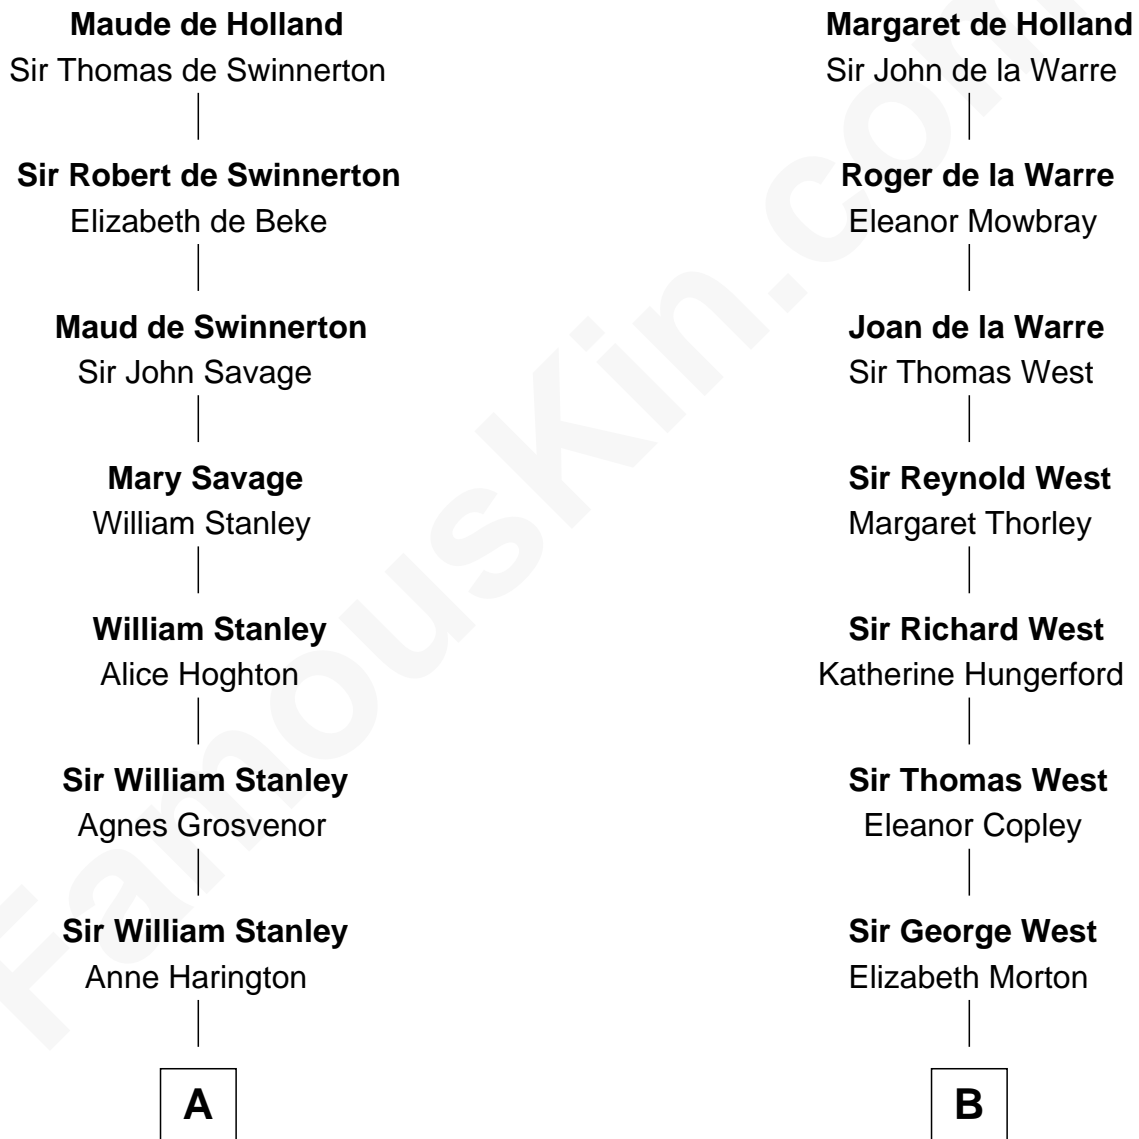

## Relationship Chart of

### Henry Lloyd

40th Governor of Maryland

17th cousin 3 times removed of

**Nelson Rockefeller**

41st U.S. Vice-President

**Sir Robert de Holland**

Maude la Zouche

C

**William Avery Rockefeller**

Eliza Davison

**John Davison Rockefeller**

Laura Celestia Spelman

**John Davison Rockefeller**

Abby Greene Aldrich

**Nelson Rockefeller**

*41st U.S. Vice-President*