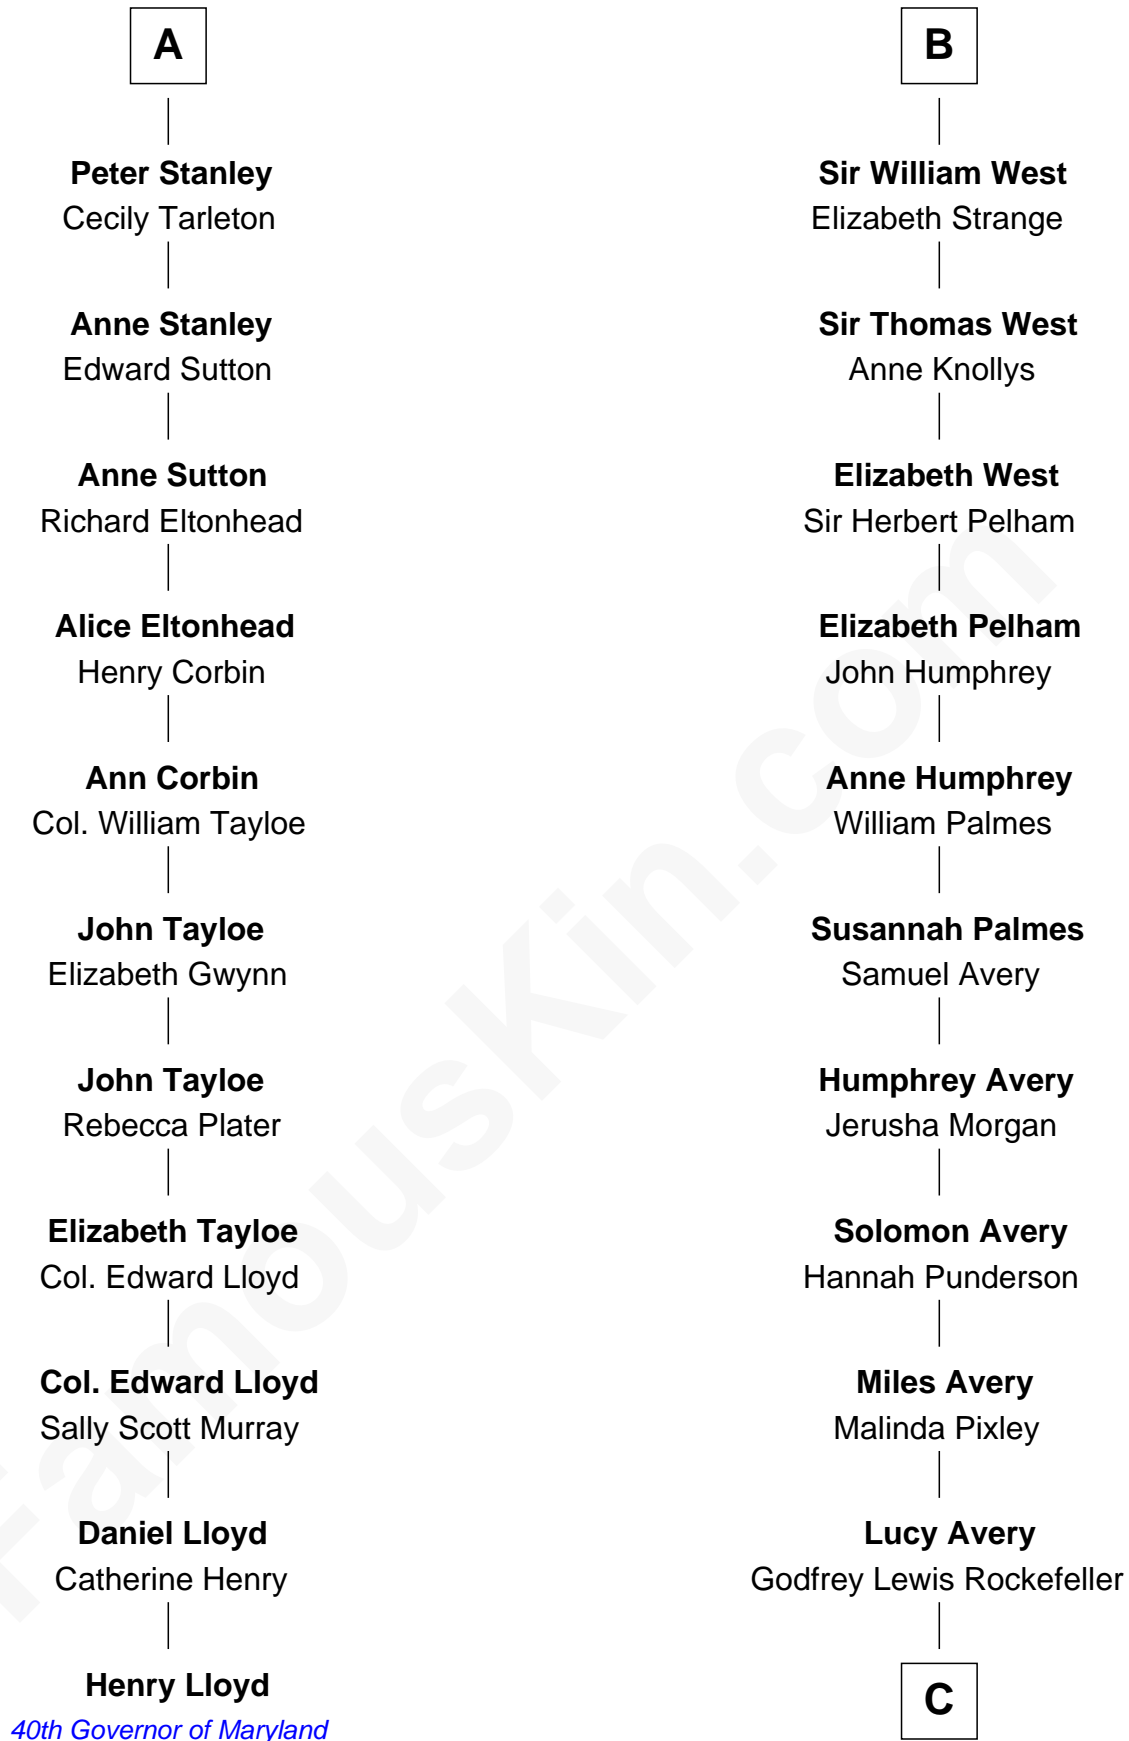

## Relationship Chart of

### Henry Lloyd

40th Governor of Maryland

17th cousin 3 times removed of

**Nelson Rockefeller**

41st U.S. Vice-President

**Sir Robert de Holland**

Maude la Zouche

C

**William Avery Rockefeller**

Eliza Davison

**John Davison Rockefeller**

Laura Celestia Spelman

**John Davison Rockefeller**

Abby Greene Aldrich

**Nelson Rockefeller**

*41st U.S. Vice-President*