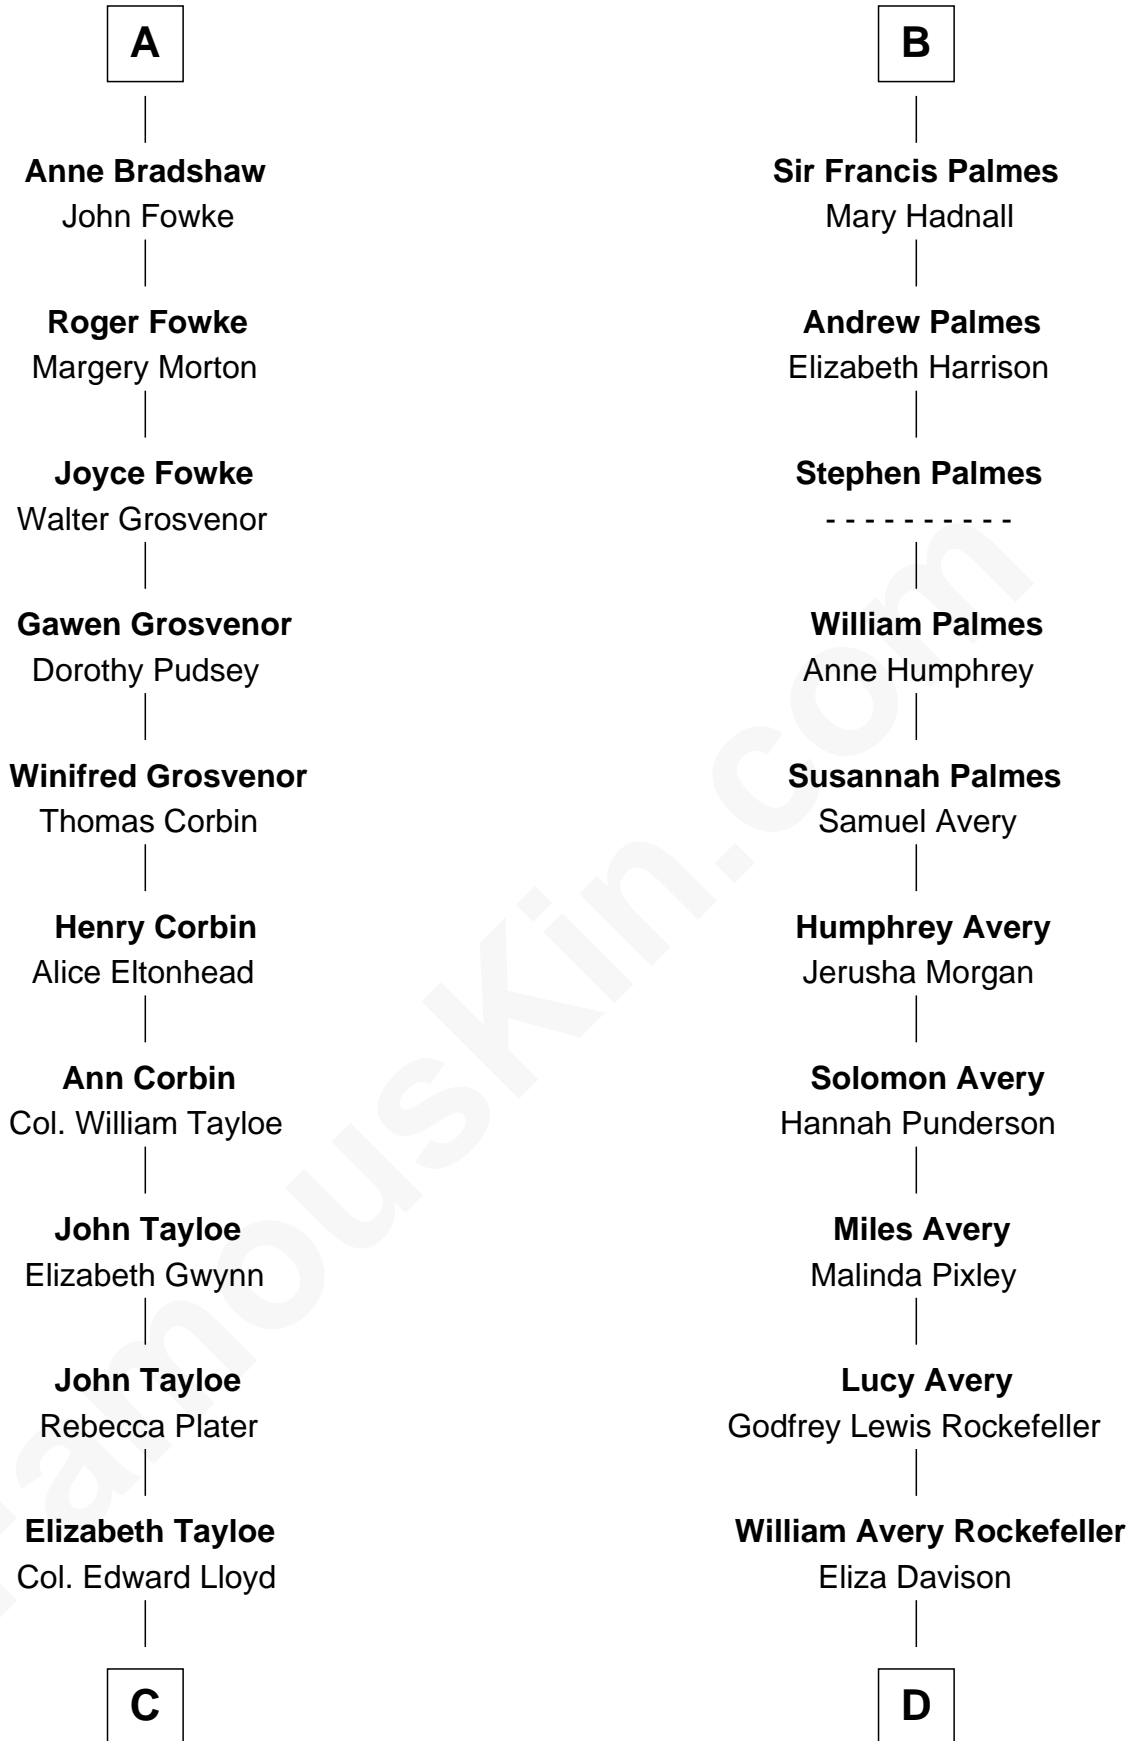

FamousKin.com Relationship Chart of

Henry Lloyd

40th Governor of Maryland

19th cousin of

Nelson Rockefeller

41st U.S. Vice-President

John de Welles

Maud de Roos

Margery de Welles

Stephen le Scrope

Maude le Scrope

Sir Baldwin Freville

Joyce Freville

Sir Roger Aston

Sir Robert Aston

Isabel Brereton

Sir Robert Corbet

Sir Roger Corbet

Anne Windsor

Margaret Corbet

Sir Francis Palmes

B

C

Col. Edward Lloyd

Sally Scott Murray

Daniel Lloyd

Catherine Henry

Henry Lloyd

40th Governor of Maryland

D

John Davison Rockefeller

Laura Celestia Spelman