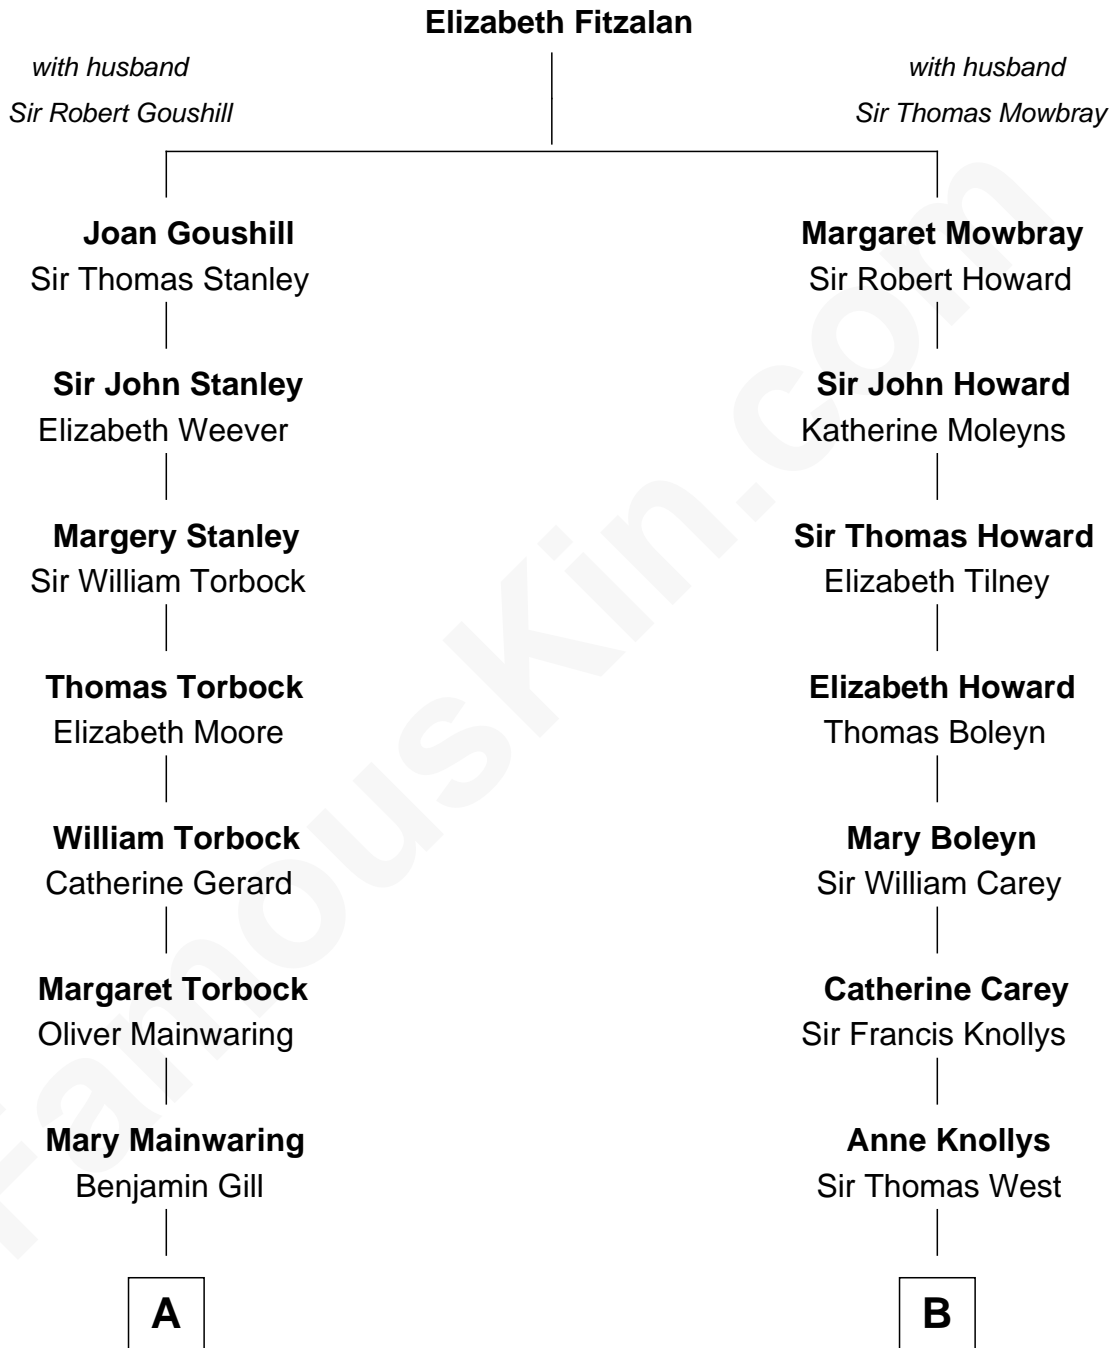

## Relationship Chart of

### Henry Lloyd

40th Governor of Maryland

14th cousin 4 times removed of

**Nelson Rockefeller**

41st U.S. Vice-President

C

**John Davison Rockefeller**

Abby Greene Aldrich

**Nelson Rockefeller**

*41st U.S. Vice-President*

FamousKin.com