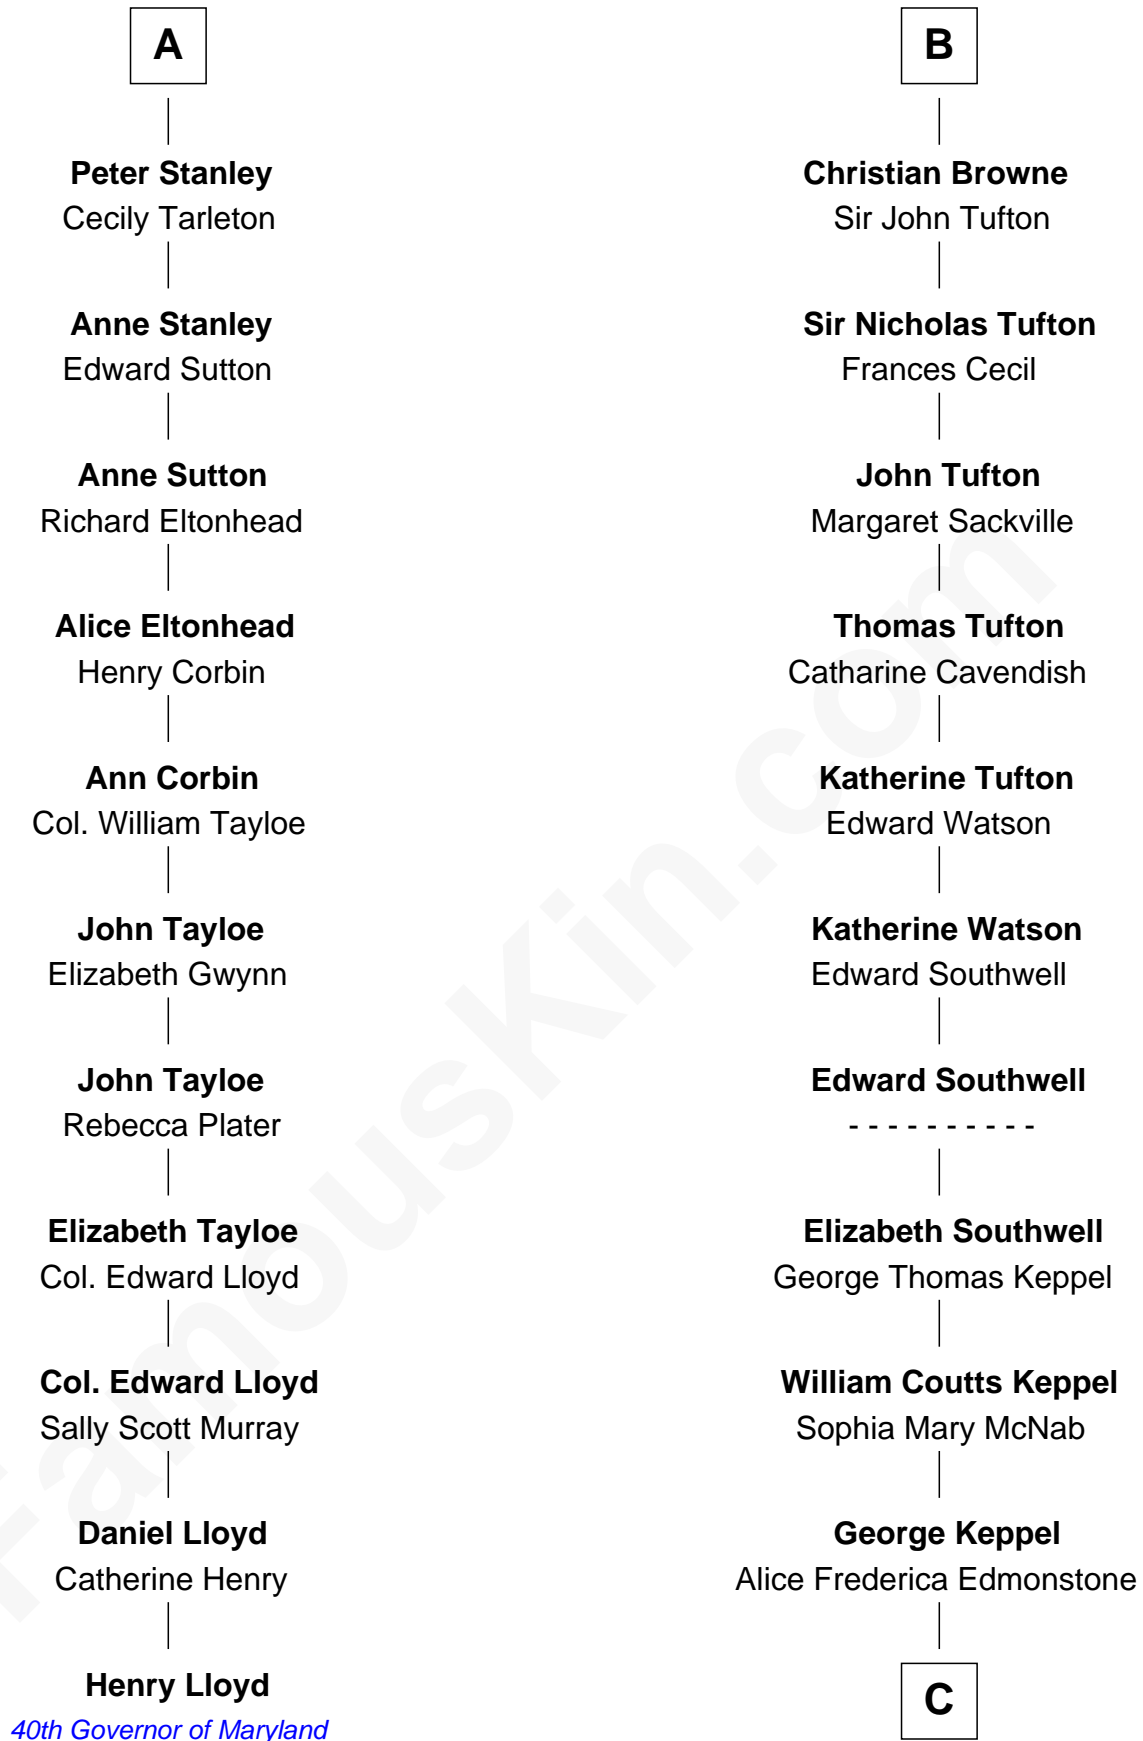

FamousKin.com

Relationship Chart of

Henry Lloyd

40th Governor of Maryland

17th cousin 2 times removed of

Camilla Parker Bowles

Queen Consort of the United Kingdom

C

—
Sonia Rosemary Keppel

Roland Calvert Cubitt

—
Rosalind Maud Cubitt

Bruce Middleton Hope Shand

—
Camilla Parker Bowles

Queen Consort

FamousKin.com