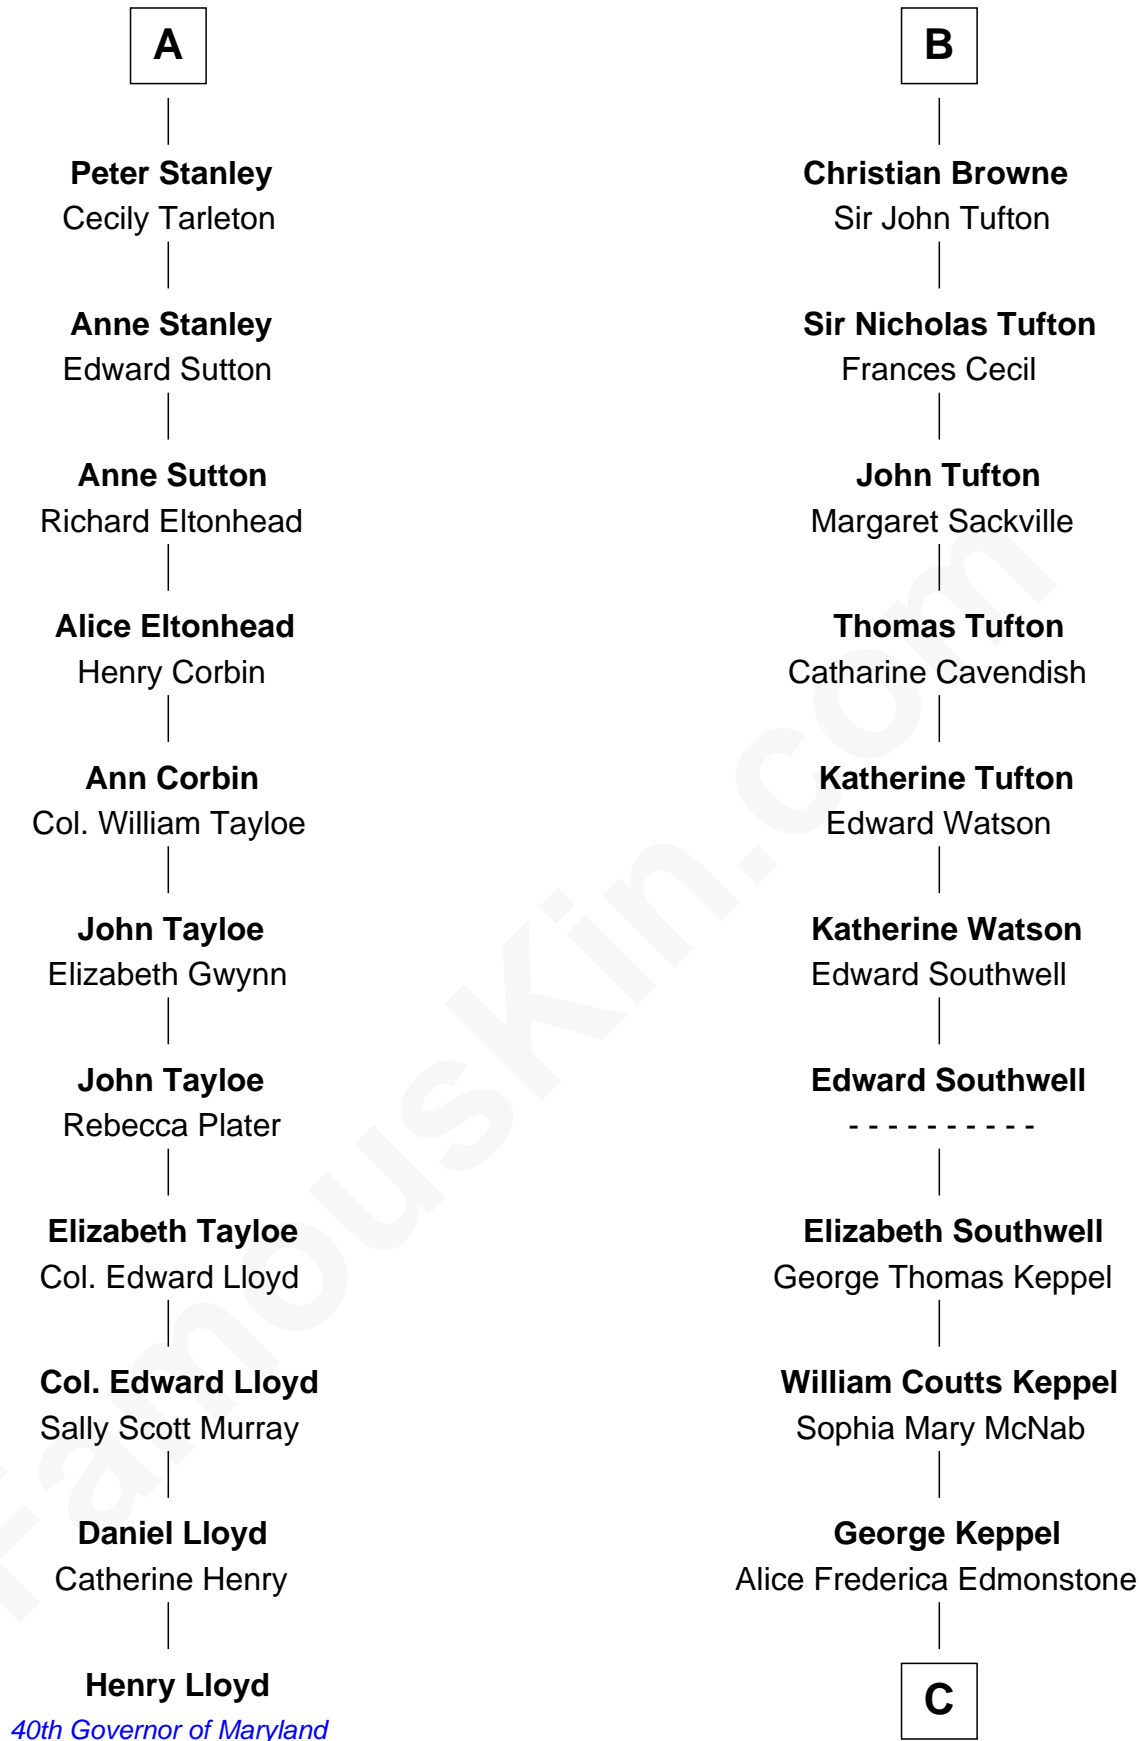

FamousKin.com

Relationship Chart of

Henry Lloyd

40th Governor of Maryland

17th cousin 2 times removed of

Camilla Parker Bowles

Queen Consort of the United Kingdom

Sir Robert de Holland

Maude la Zouche

C

—
Sonia Rosemary Keppel

Roland Calvert Cubitt

—
Rosalind Maud Cubitt

Bruce Middleton Hope Shand

—
Camilla Parker Bowles

Queen Consort