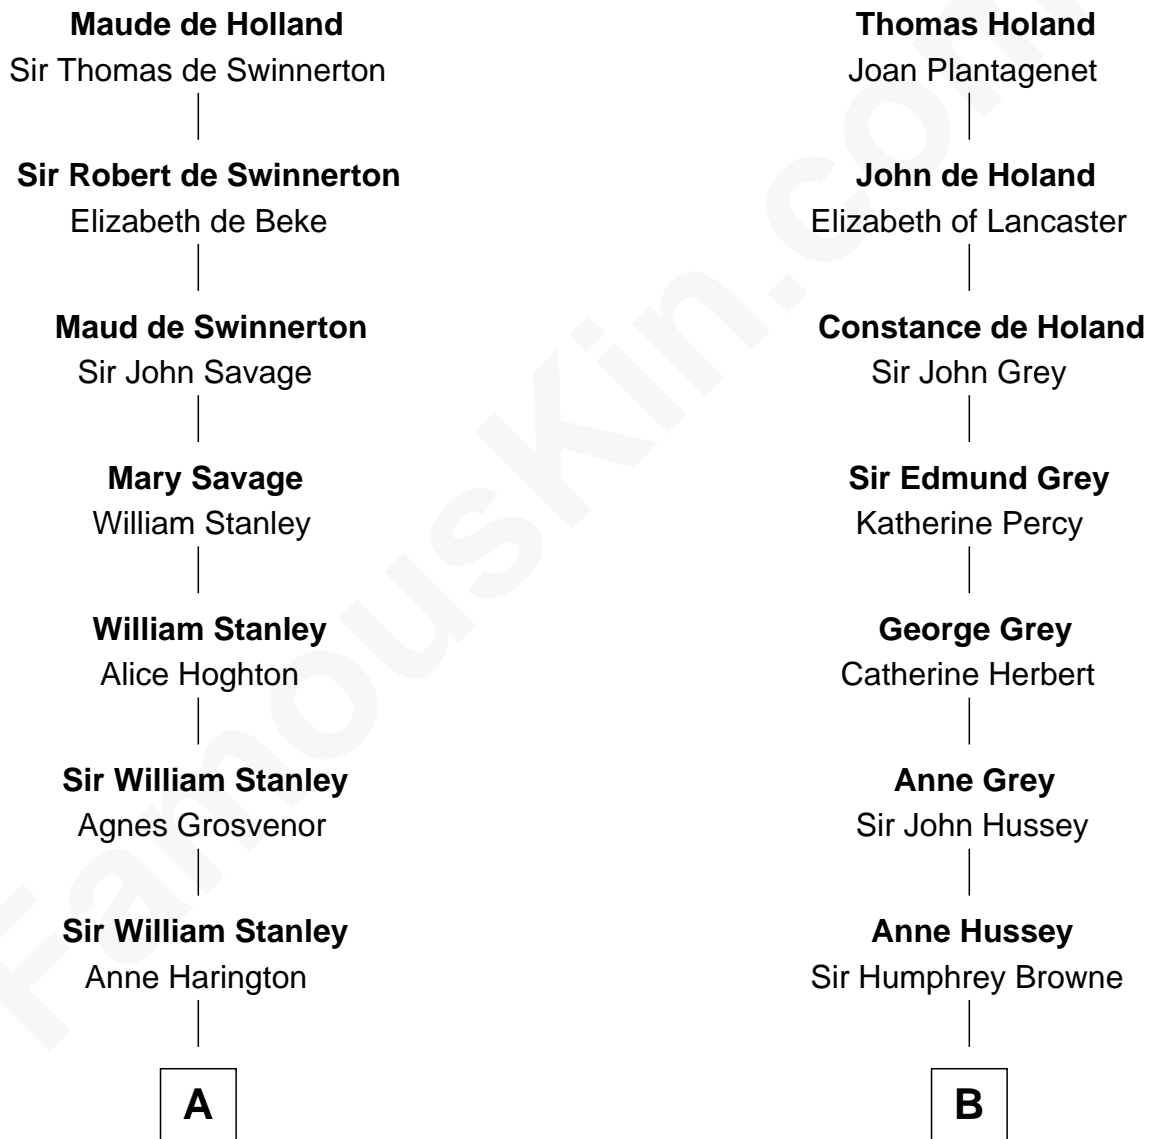

FamousKin.com

Relationship Chart of

Henry Lloyd

40th Governor of Maryland

17th cousin 2 times removed of

Camilla Parker Bowles

Queen Consort of the United Kingdom

Sir Robert de Holland

Maude la Zouche

C

—
Sonia Rosemary Keppel

Roland Calvert Cubitt

—
Rosalind Maud Cubitt

Bruce Middleton Hope Shand

—
Camilla Parker Bowles

Queen Consort