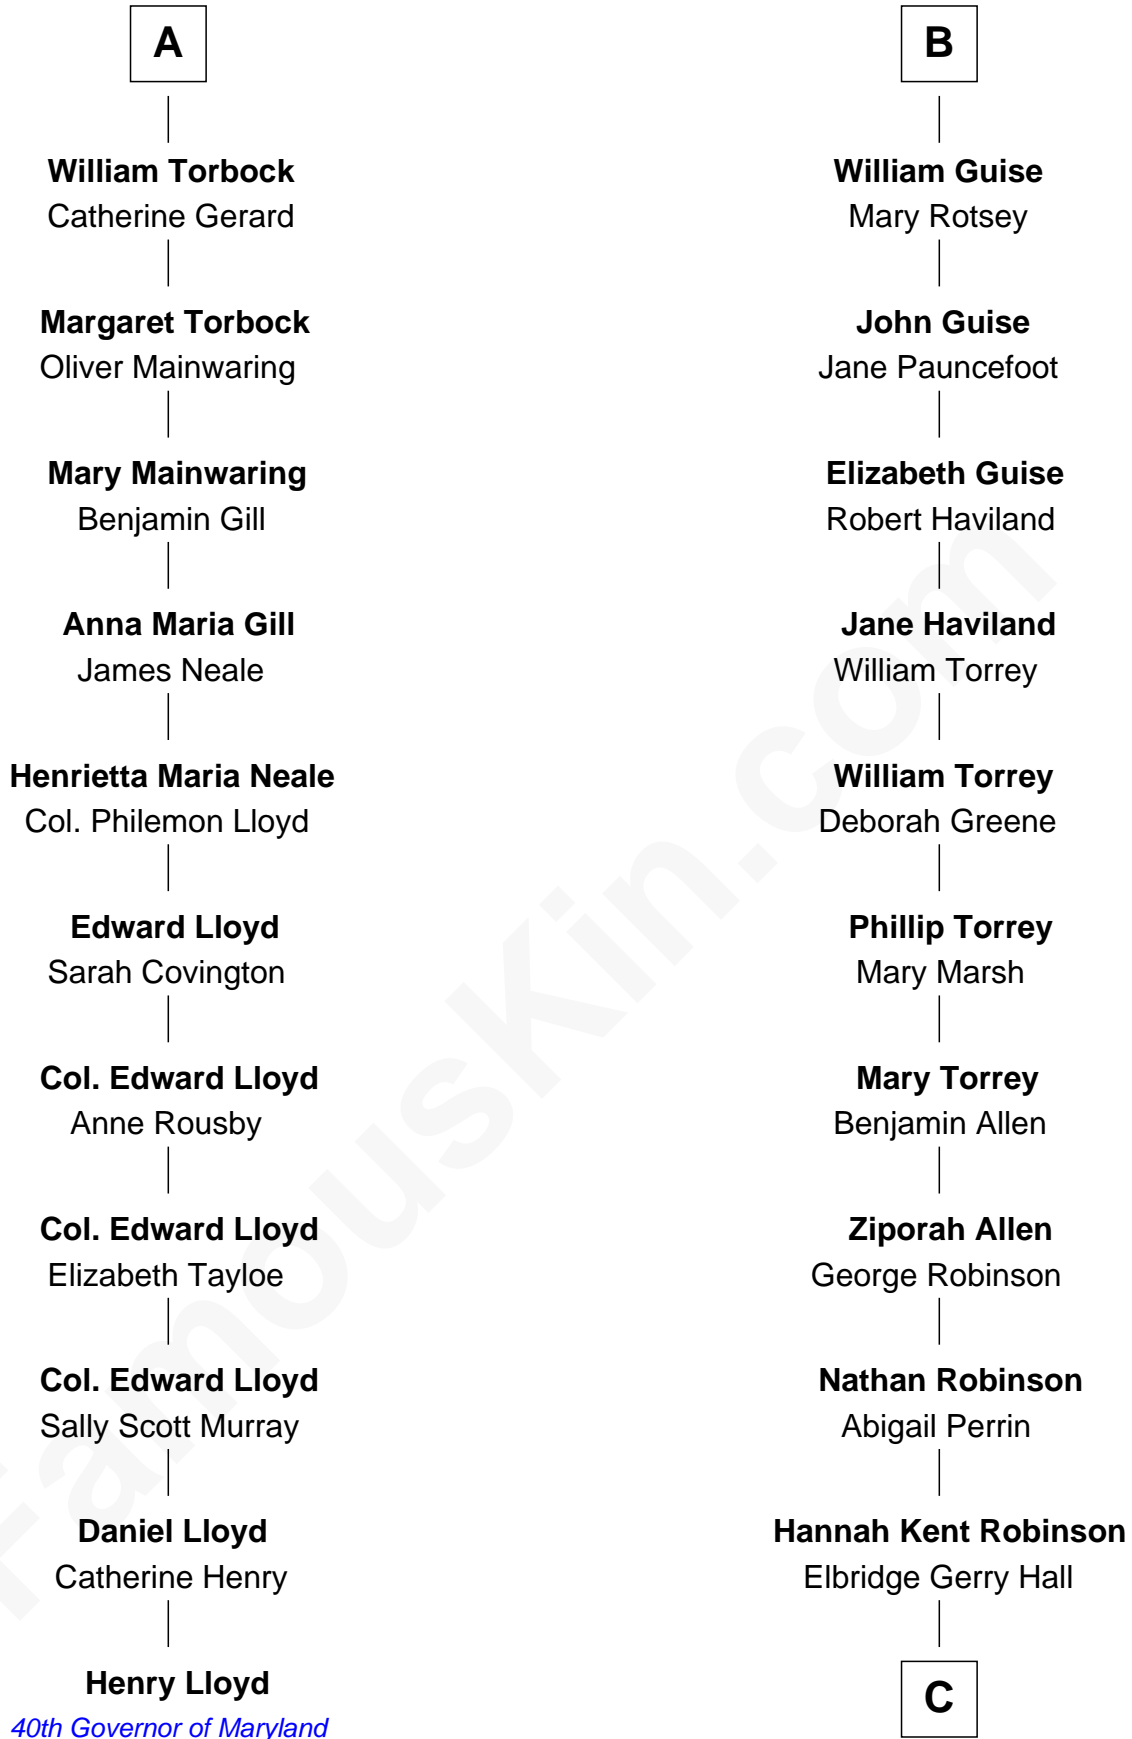

FamousKin.com Relationship Chart of

Henry Lloyd

40th Governor of Maryland

17th cousin 3 times removed of

Raquel Welch

Movie Actress

Henry Plantagenet
Maud de Chaworth

Eleanor Plantagenet

Elizabeth Weever

Margery Stanley

Sir William Torbock

Thomas Torbock

Elizabeth Moore

A

Henry of Lancaster

Isabella de Beaumont

Anne Grey

Sir John Grey

Probable

Tacy Grey

John Guise

B

C

Justin Smith Hall
Sarah Mehitable Stanford

Emery Stanford Hall
Clara Louise Adams

Josephine Sarah Hall
Armando Carlos Tejada

Raquel Welch
aka Raquel Welch

FamousKin.com