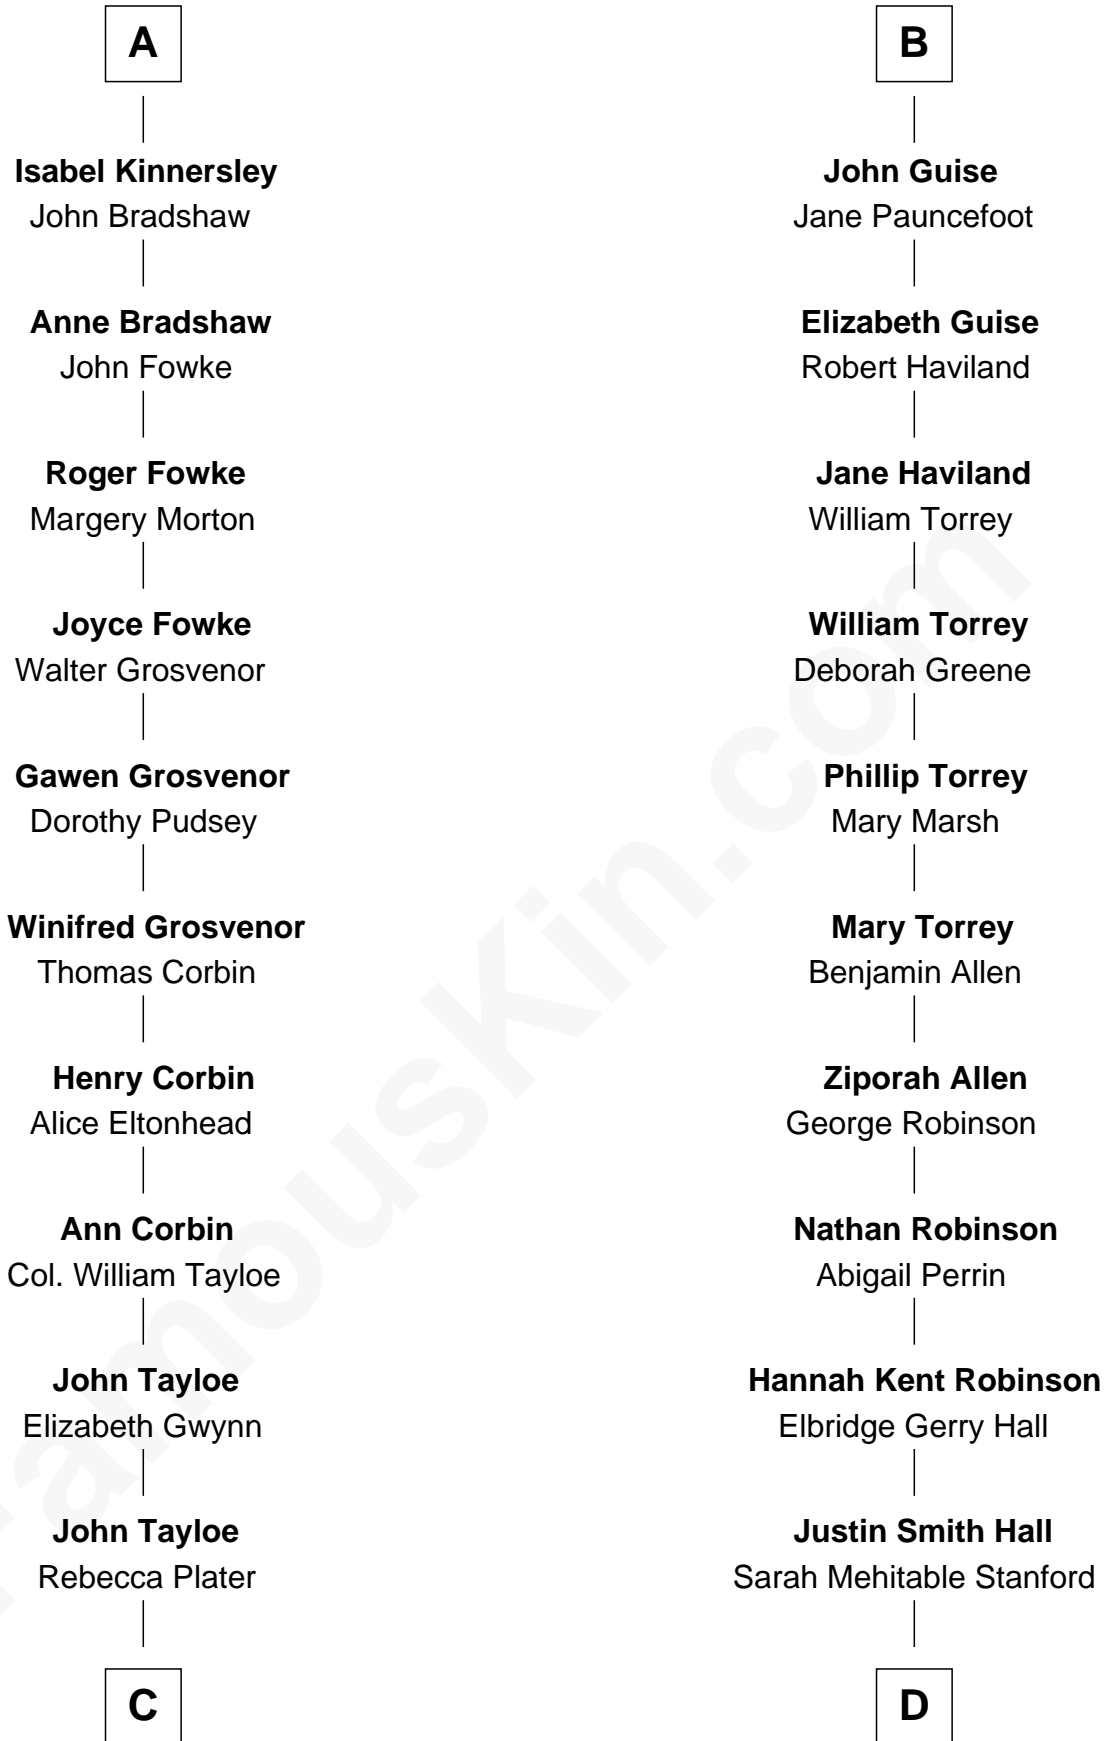

# FamousKin.com Relationship Chart of

**Henry Lloyd**

*40th Governor of Maryland*

19th cousin 1 time removed of

**Raquel Welch**

*Movie Actress*

**Sir William de Ros**  
Margery de Badlesmere

**C**

**Elizabeth Tayloe**  
Col. Edward Lloyd

**Col. Edward Lloyd**  
Sally Scott Murray

**Daniel Lloyd**  
Catherine Henry

**Henry Lloyd**  
*40th Governor of Maryland*

**D**

**Emery Stanford Hall**  
Clara Louise Adams

**Josephine Sarah Hall**  
Armando Carlos Tejada

**Raquel Welch**  
*aka Raquel Welch*