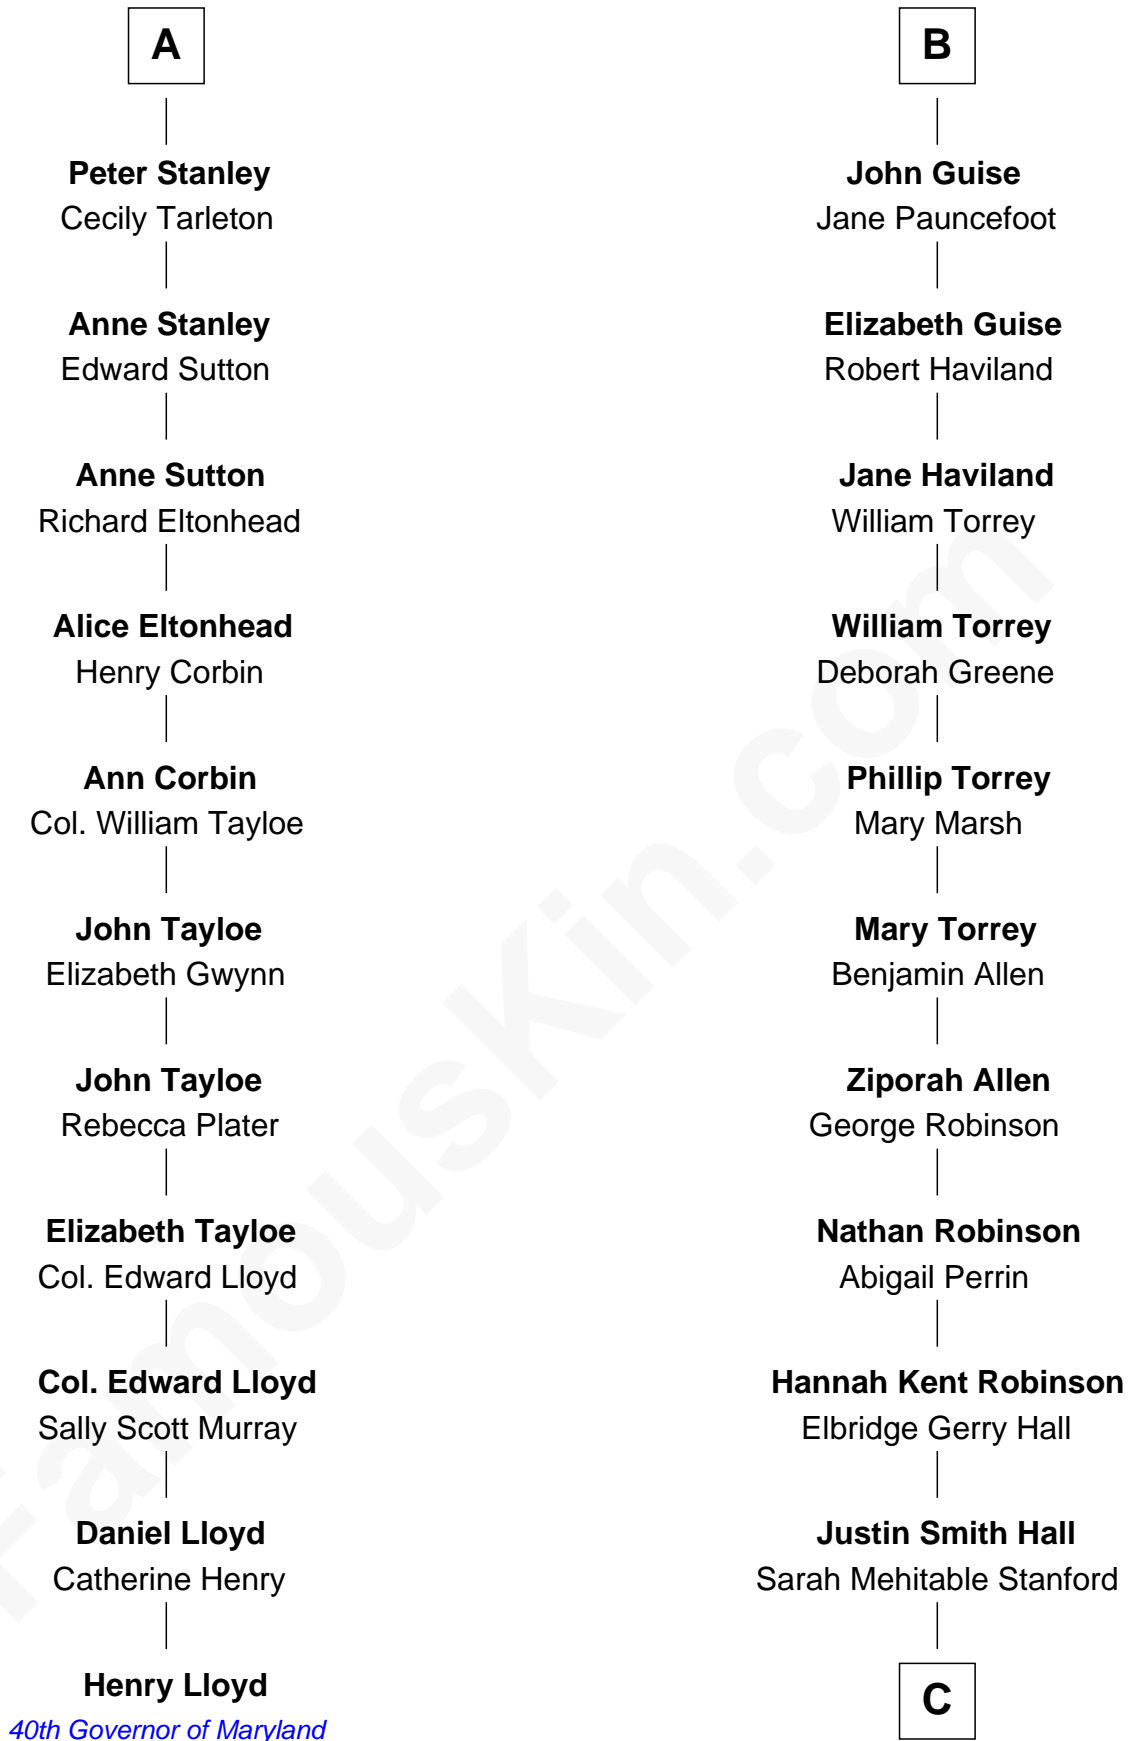

FamousKin.com Relationship Chart of

Henry Lloyd

40th Governor of Maryland

17th cousin 2 times removed of

Raquel Welch

Movie Actress

Ralph de Stafford

*with wife
Katherine de Hastang*

Sir William Stanley
Anne Harington

Beatrice de Stafford
Thomas de Ros

Margaret de Ros
Sir Reynold Grey

Sir John Grey
Constance de Holand

Sir Edmund Grey
Katherine Percy

Anne Grey
Sir John Grey
Probable

Tacy Grey
John Guise

William Guise
Mary Rotsey

A

B

C

Emery Stanford Hall

Clara Louise Adams

Josephine Sarah Hall

Armando Carlos Tejada