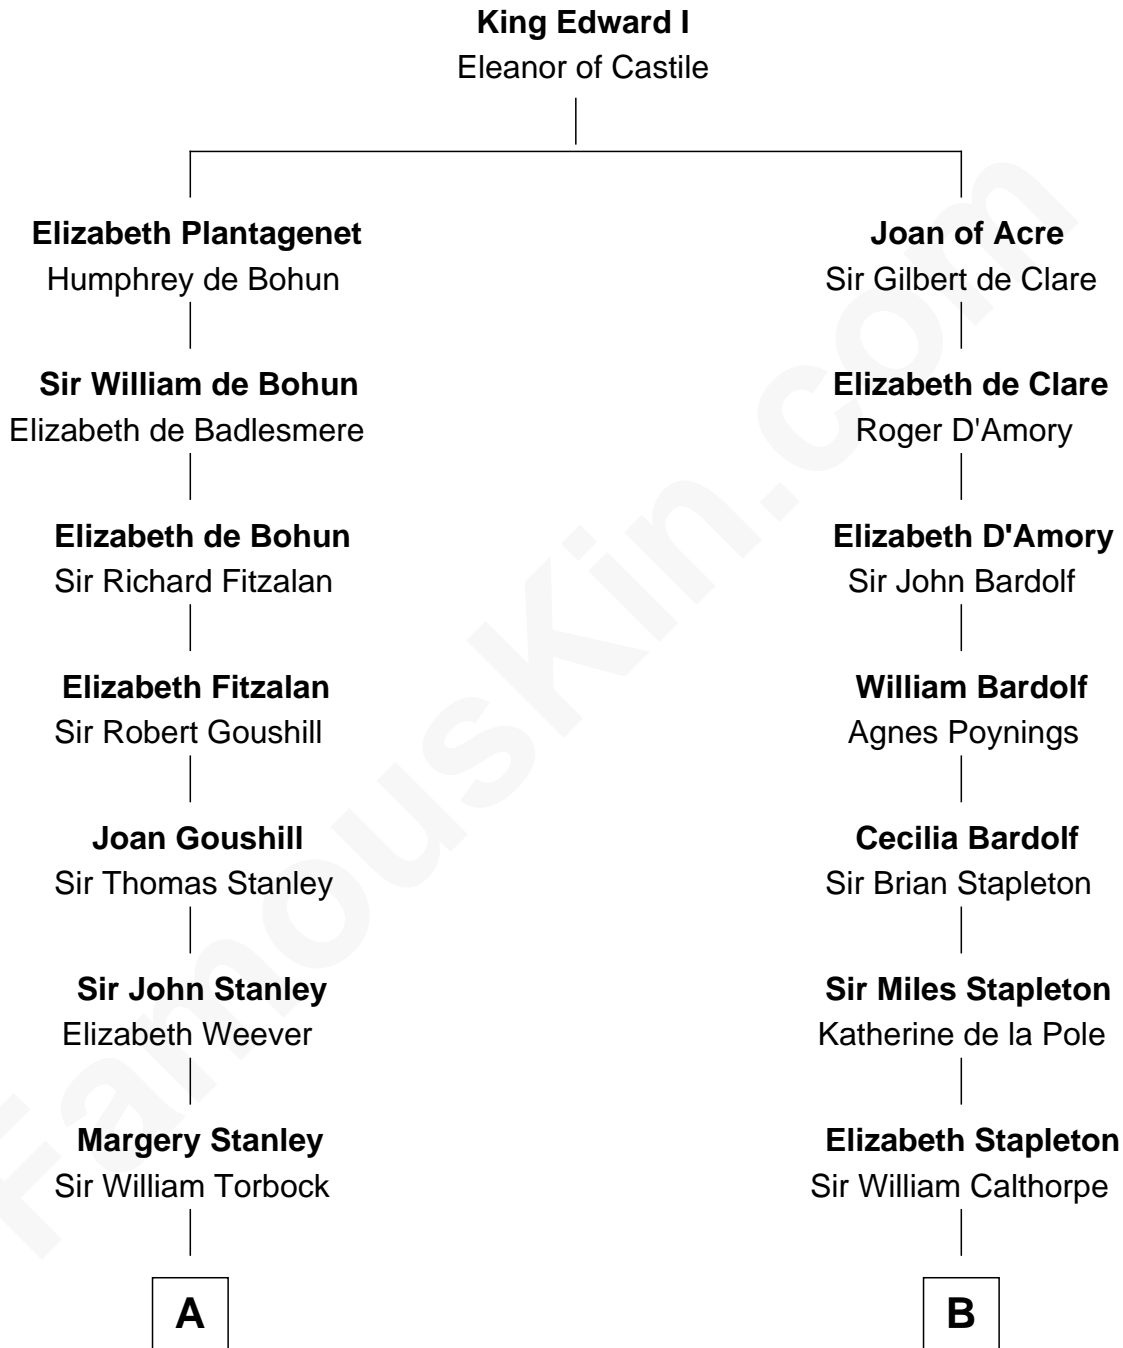

FamousKin.com

Relationship Chart of

Henry Lloyd

40th Governor of Maryland

18th cousin 3 times removed of

Jesse James

Outlaw, Bank Robber, Murderer

C

Daniel Lloyd
Catherine Henry

Henry Lloyd
40th Governor of Maryland

D

Rachel Dorsey
Anthony Lindsay

Anthony Lindsay
Ailsey Cole

Sarah Lindsay
James Cole

Zerelda Elizabeth Cole
Robert Sallee James

Jesse James
Outlaw, Bank Robber, Murderer