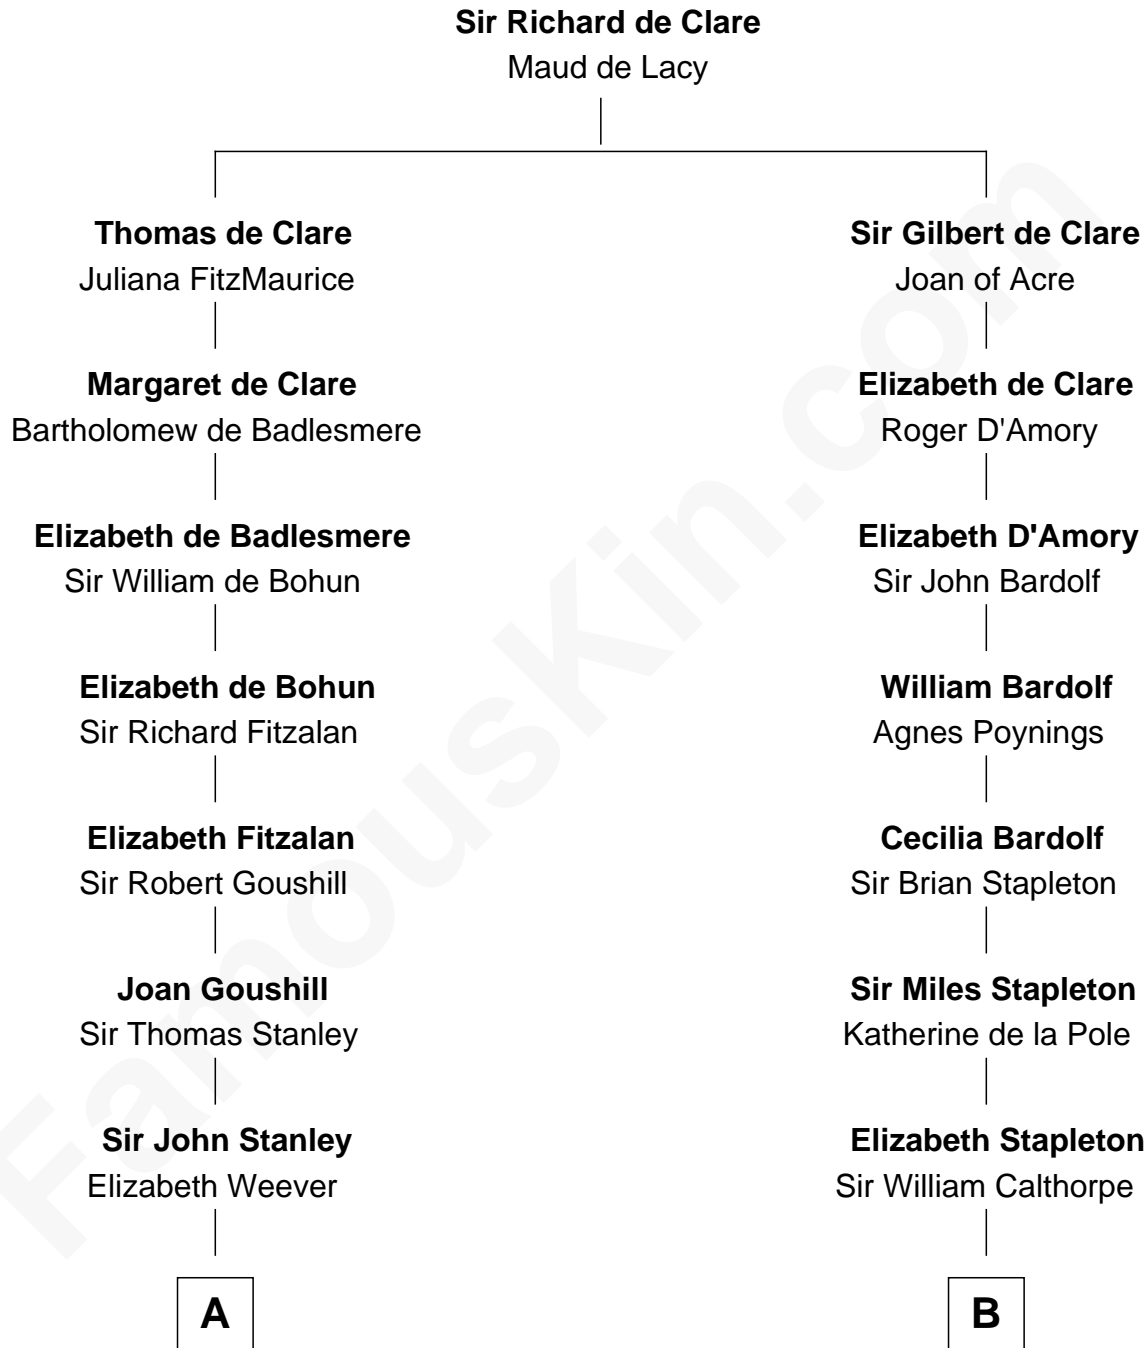

## Relationship Chart of

### Henry Lloyd

40th Governor of Maryland

19th cousin 2 times removed of

### Jesse James

Outlaw, Bank Robber, Murderer

**C**

**Col. Edward Lloyd**

Sally Scott Murray

**Daniel Lloyd**

Catherine Henry

**Henry Lloyd**