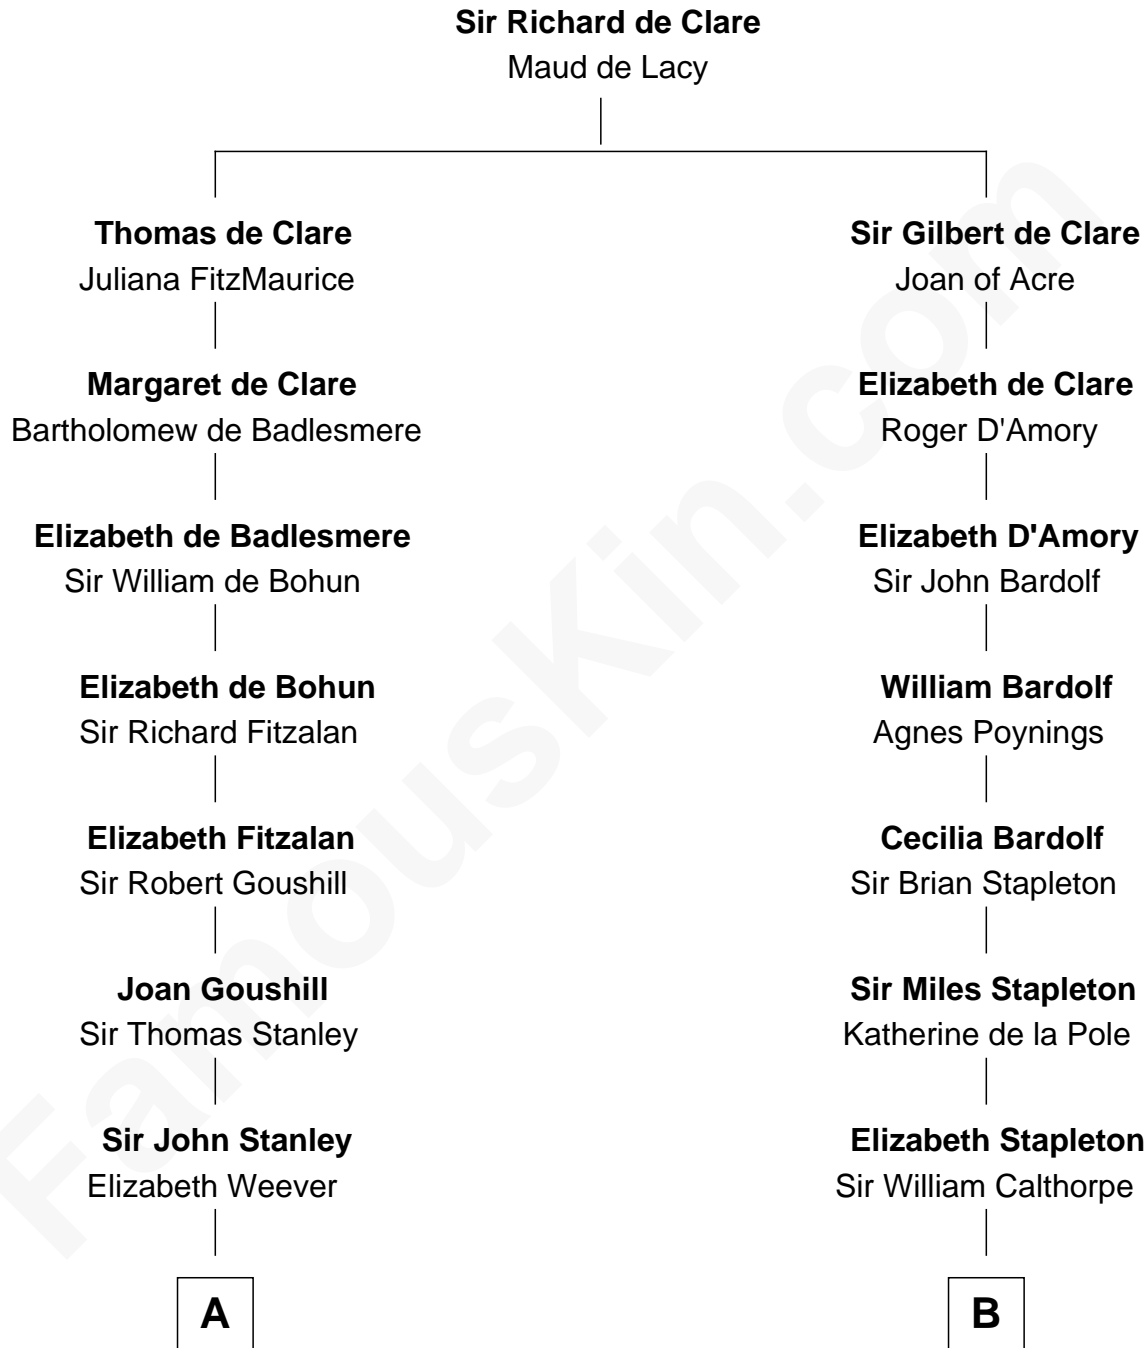

FamousKin.com

Relationship Chart of

Henry Lloyd

40th Governor of Maryland

19th cousin 2 times removed of

Vachel Lindsay

American Poet

C

Col. Edward Lloyd
Sally Scott Murray

Daniel Lloyd
Catherine Henry

Henry Lloyd
40th Governor of Maryland

D

Rachel Dorsey
Anthony Lindsay

Vachel Lindsay
Mary Anna Quisenberry

Nicholas Lindsay
Martha Ann Cane

Vachel Thomas Lindsay
Katherine Frazee