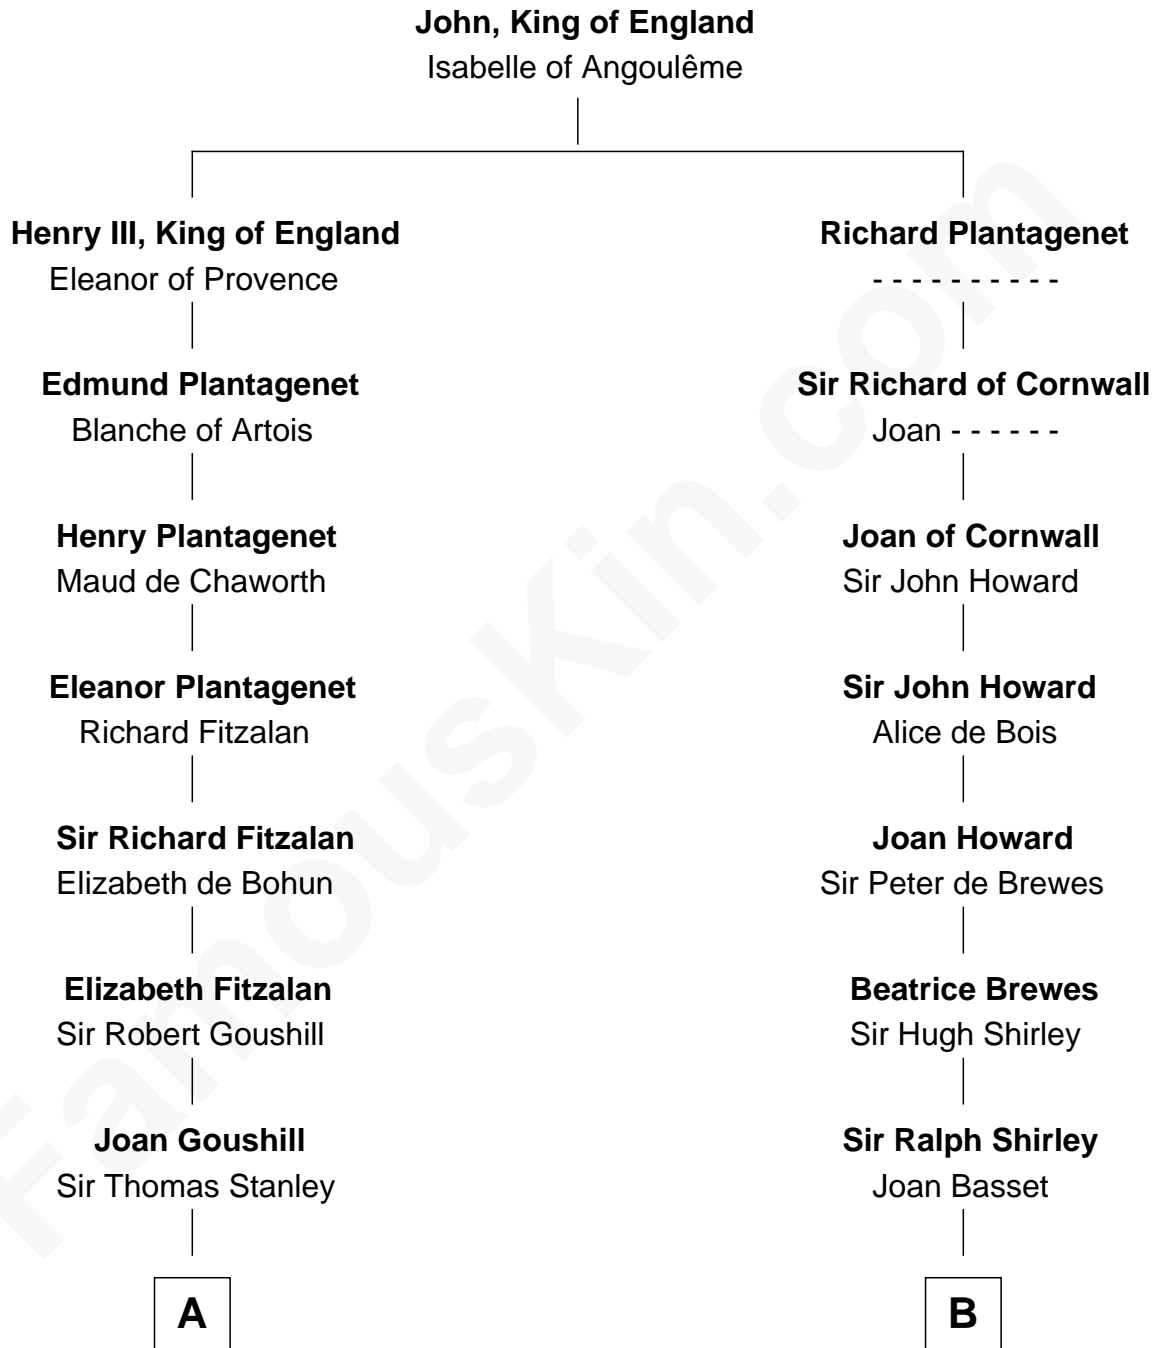

FamousKin.com

Relationship Chart of

Henry Lloyd

40th Governor of Maryland

20th cousin 1 time removed of

Helen (Herron) Taft

First Lady of President William H. Taft

C

Col. Edward Lloyd

Elizabeth Tayloe

Col. Edward Lloyd

Sally Scott Murray

Daniel Lloyd

Catherine Henry

Henry Lloyd

40th Governor of Maryland