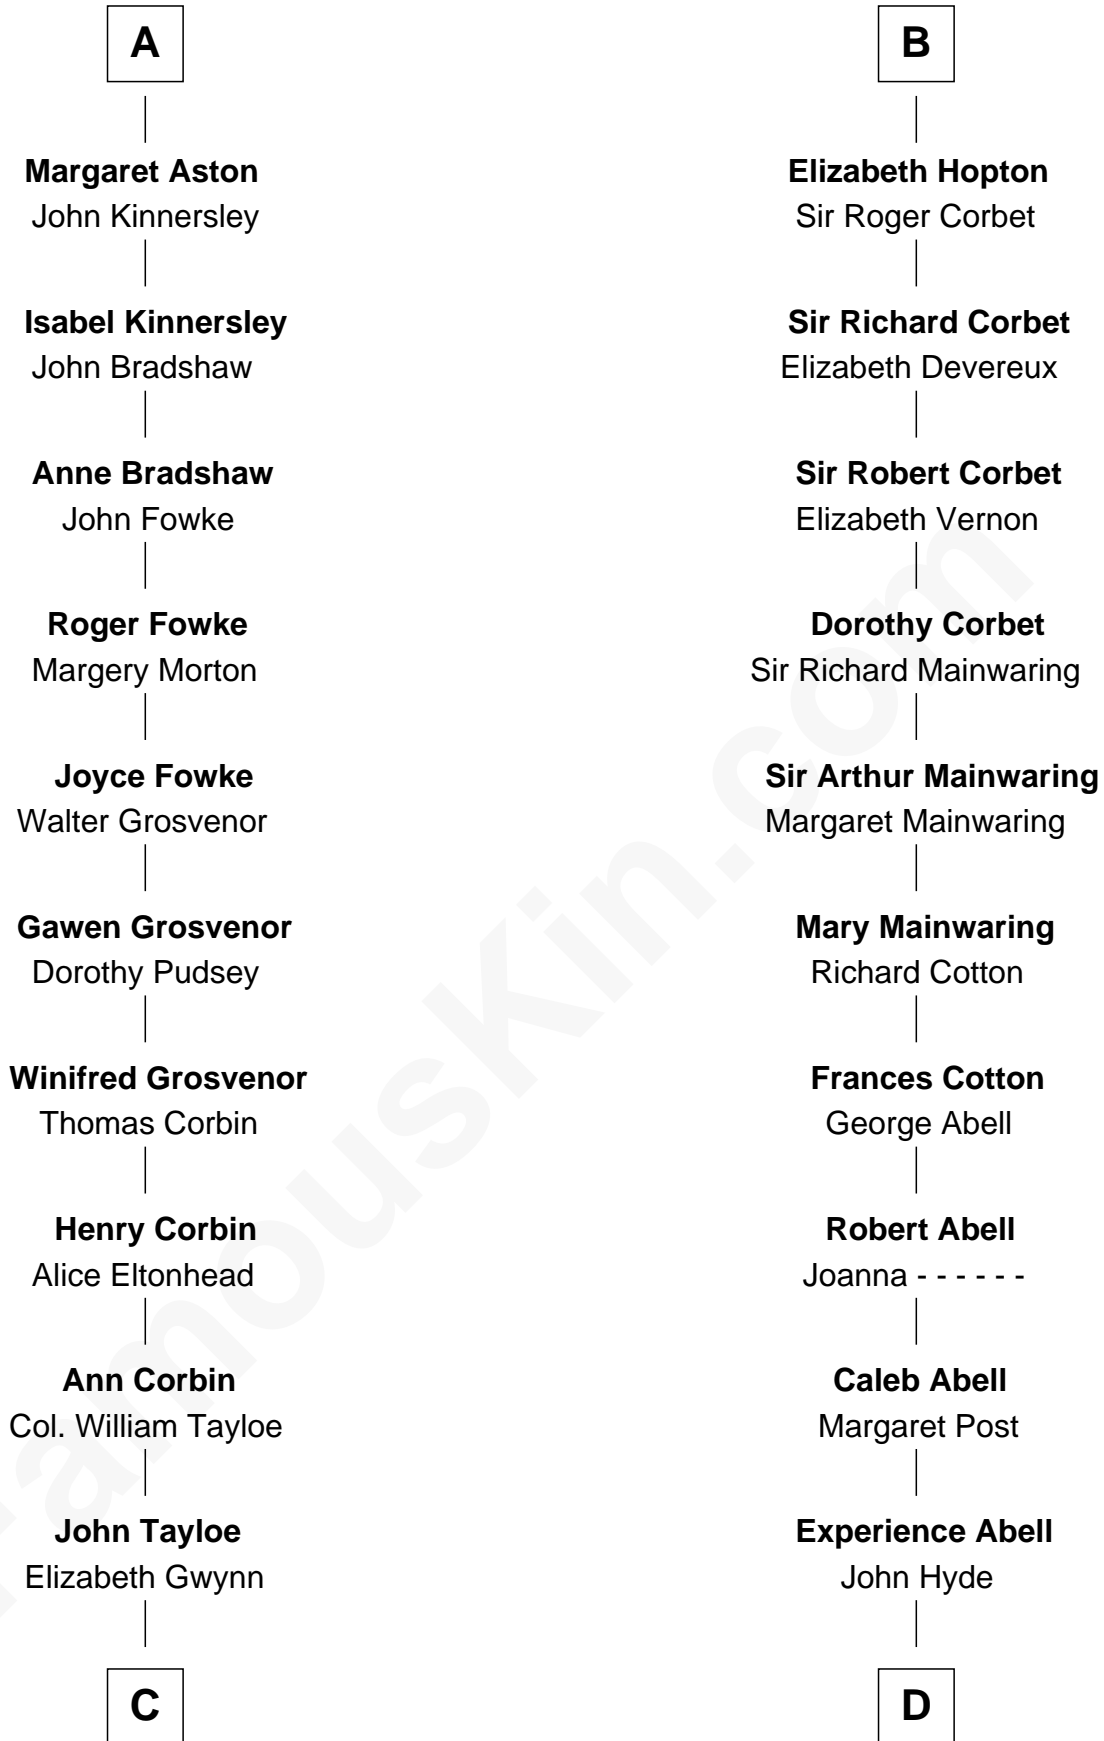

FamousKin.com Relationship Chart of

Henry Lloyd

40th Governor of Maryland

21st cousin of

Grover Cleveland

22nd and 24th U.S. President

C

John Tayloe
Rebecca Plater

Elizabeth Tayloe
Col. Edward Lloyd

Col. Edward Lloyd
Sally Scott Murray

Daniel Lloyd
Catherine Henry

Henry Lloyd
40th Governor of Maryland

D

James Hyde
Sarah Marshall

Abiah Hyde
Aaron Cleveland

William Cleveland
Margaret Falley