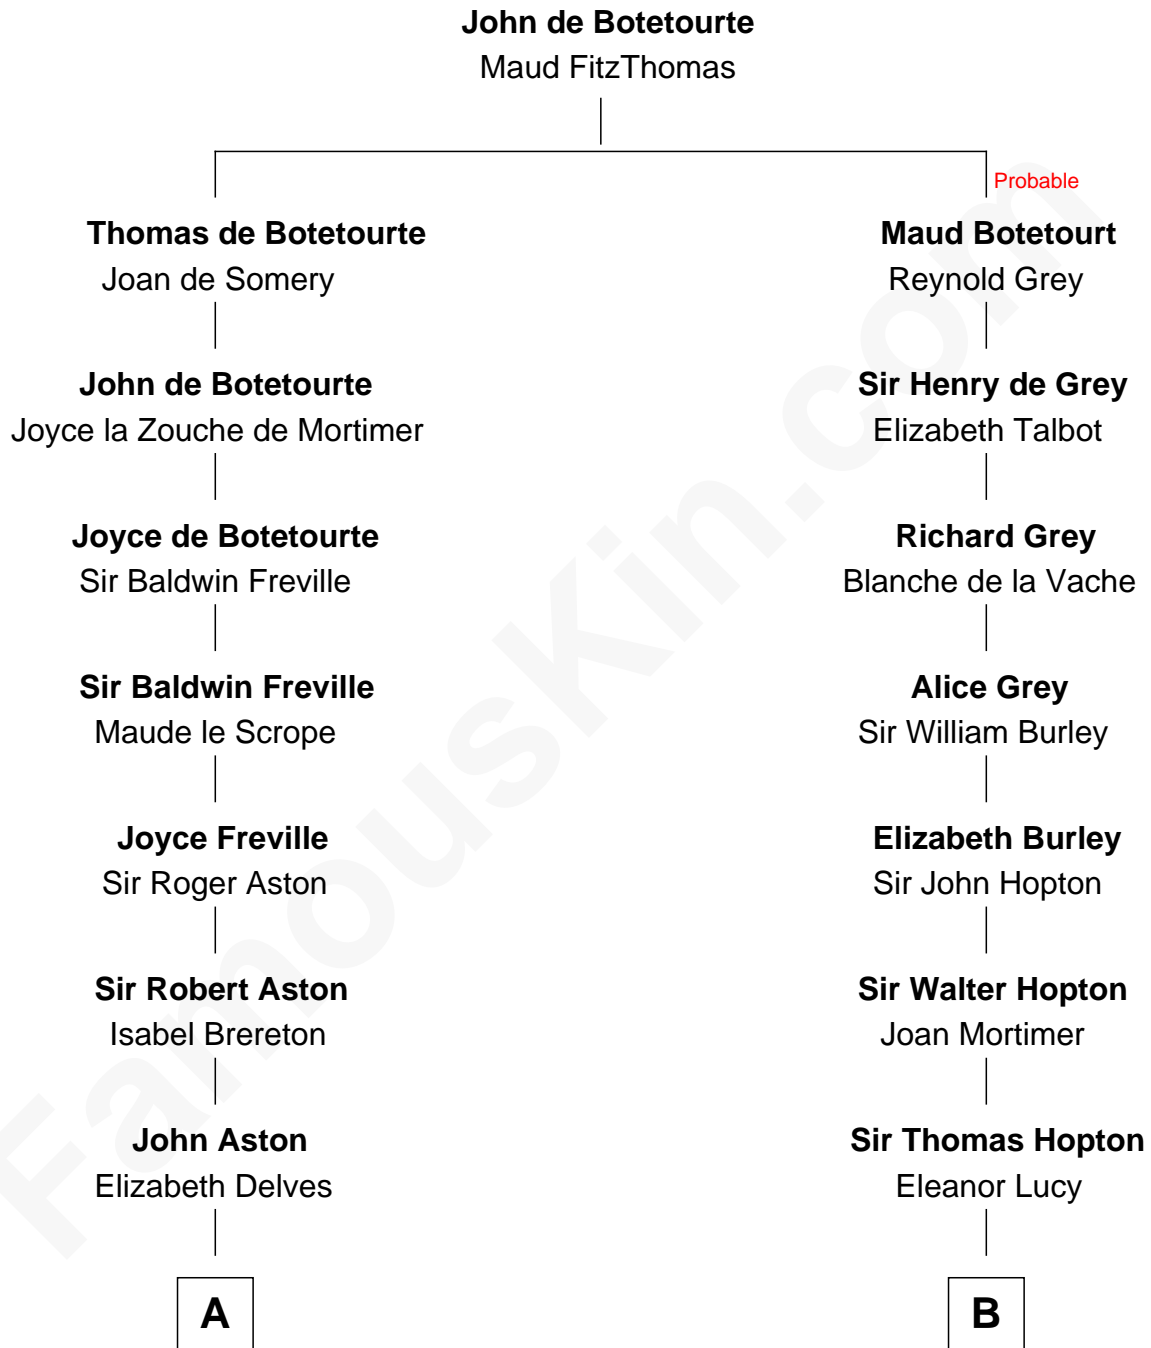

FamousKin.com Relationship Chart of

Henry Lloyd

40th Governor of Maryland

21st cousin of

Grover Cleveland

22nd and 24th U.S. President

C

John Tayloe
Rebecca Plater

Elizabeth Tayloe
Col. Edward Lloyd

Col. Edward Lloyd
Sally Scott Murray

Daniel Lloyd
Catherine Henry

Henry Lloyd
40th Governor of Maryland

D

James Hyde
Sarah Marshall

Abiah Hyde
Aaron Cleveland

William Cleveland
Margaret Falley