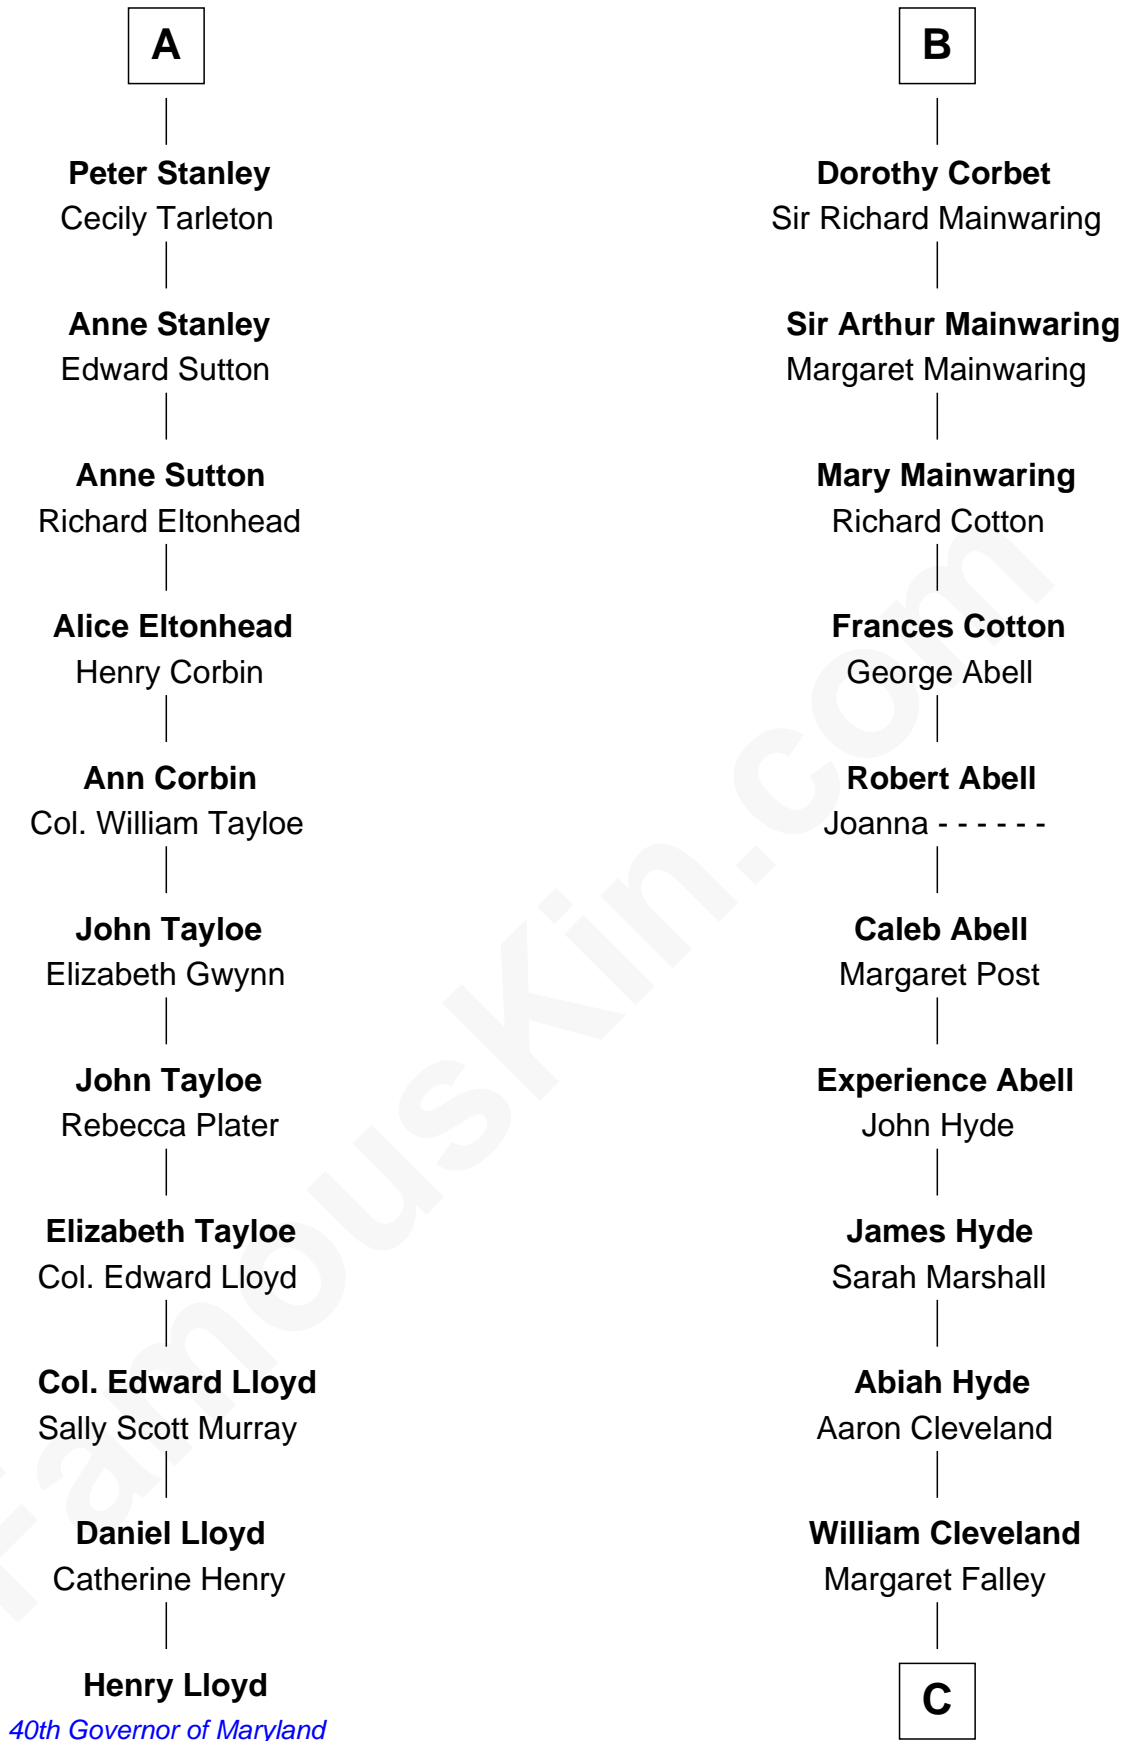

## Relationship Chart of

### Henry Lloyd

40th Governor of Maryland

17th cousin 1 time removed of

### Grover Cleveland

22nd and 24th U.S. President

**C**

Rev. Richard Falley Cleveland

Ann Neal

**Grover Cleveland**

*22nd and 24th U.S. President*

FamousKin.com