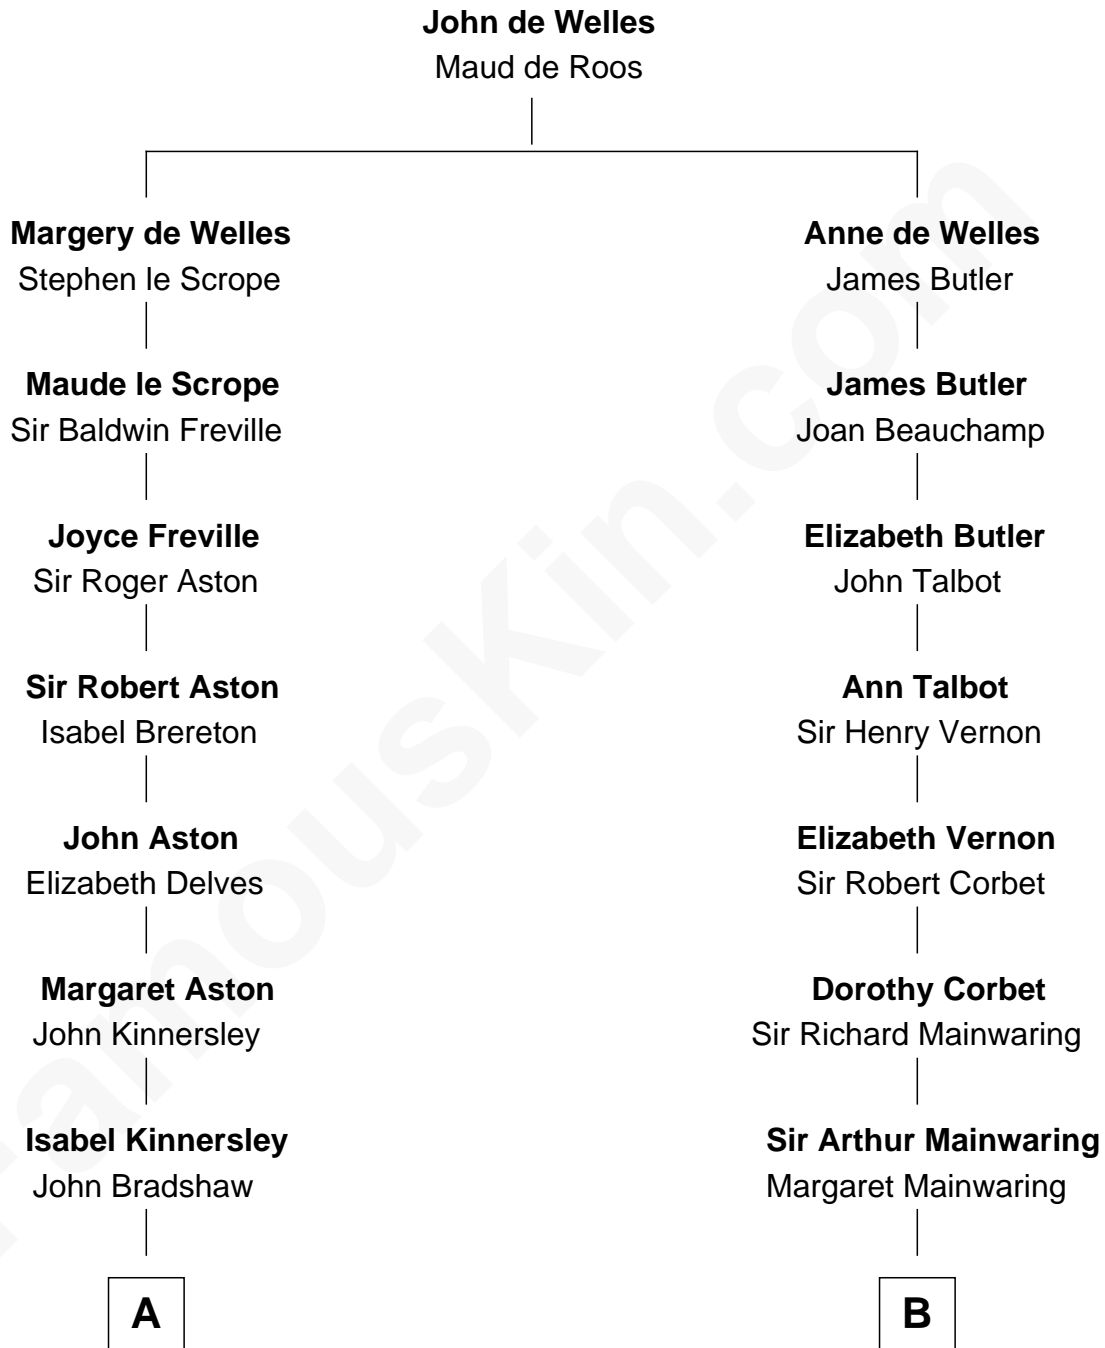

FamousKin.com

Relationship Chart of

Henry Lloyd

40th Governor of Maryland

16th cousin 3 times removed of

Grover Cleveland

22nd and 24th U.S. President

C

Col. Edward Lloyd

Sally Scott Murray

Daniel Lloyd

Catherine Henry

Henry Lloyd

40th Governor of Maryland

FamousKin.com