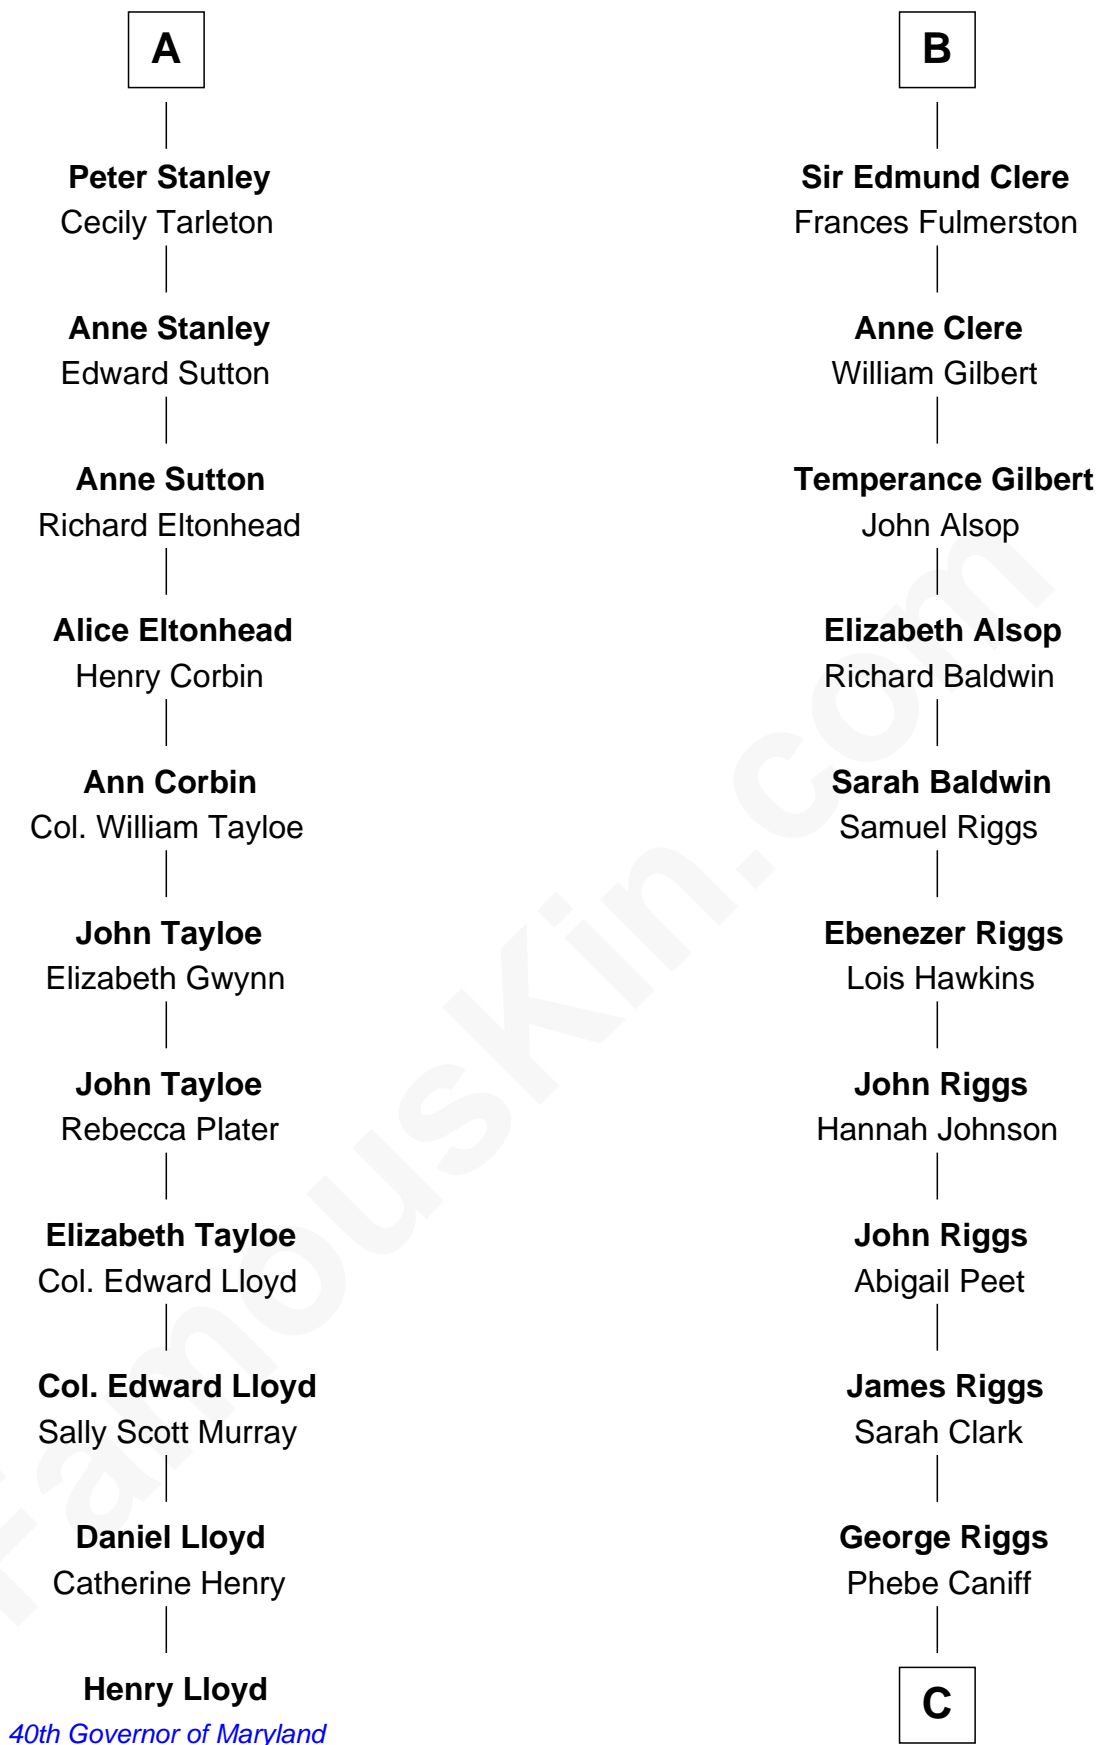

## Relationship Chart of

### Henry Lloyd

40th Governor of Maryland

17th cousin 3 times removed of

**Mamie (Doud) Eisenhower**

First Lady of President Dwight Eisenhower

**C**

**Maria Riggs**

Eli Doud

**Royal Houghton Doud**

Mary Cornelia Sheldon

**John Sheldon Doud**

Elivera Mathilda Carlson

**Mamie (Doud) Eisenhower**

*First Lady of Dwight Eisenhower*